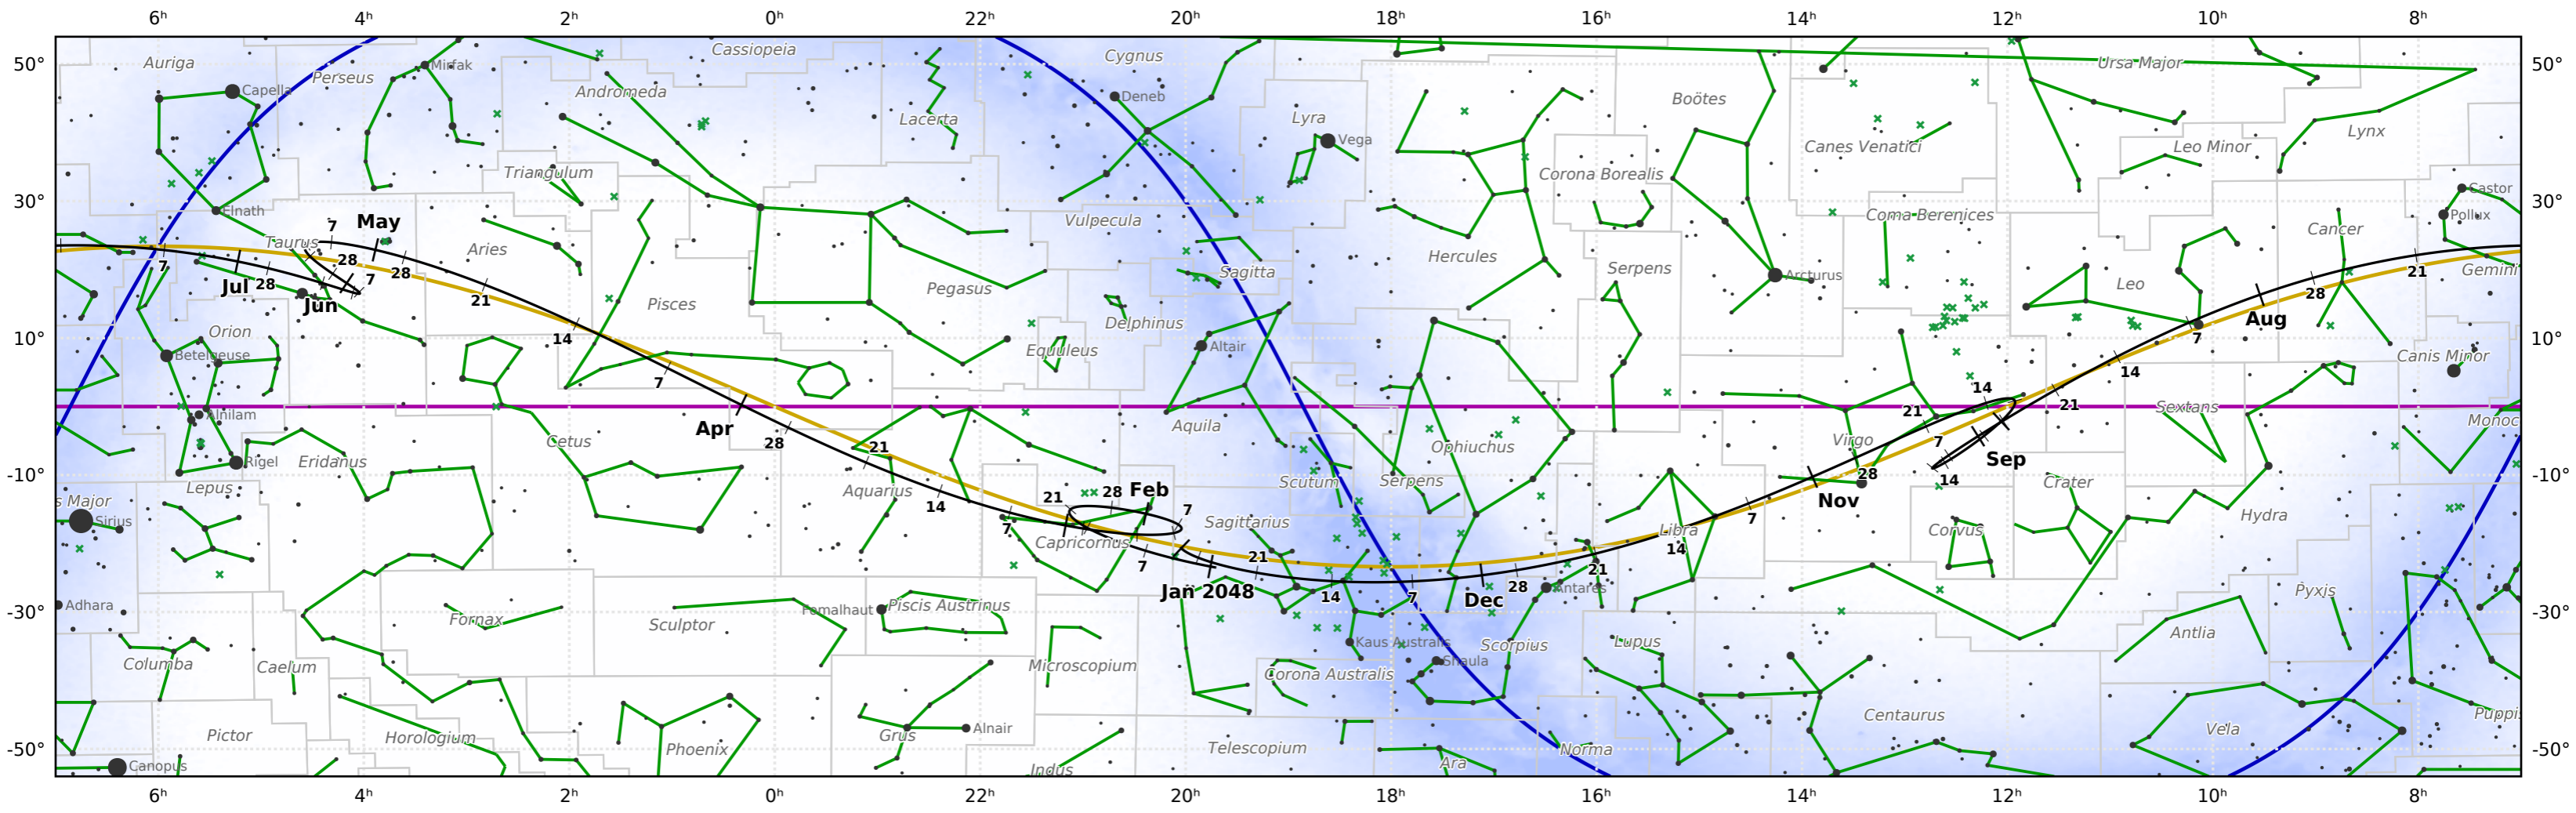

The path of Mercury in 2048

© Dominic Ford 2011-2020. Downloaded from <https://in-the-sky.org>

Magnitude scale: ● -5.0 ● -4.5 ● -4.0 ● -3.5 ● -3.0 ● -2.5 ● -2.0 ● -1.5 ● -1.0 ● -0.5 ● 0.0 ● 0.5 ● 1.0 ● 1.5 ● 2.0 ● 2.5 ● 3.0 ● 3.5 ● 4.0 ● 4.5 ● 5.0

— The Equator — Ecliptic Plane — Galactic Plane