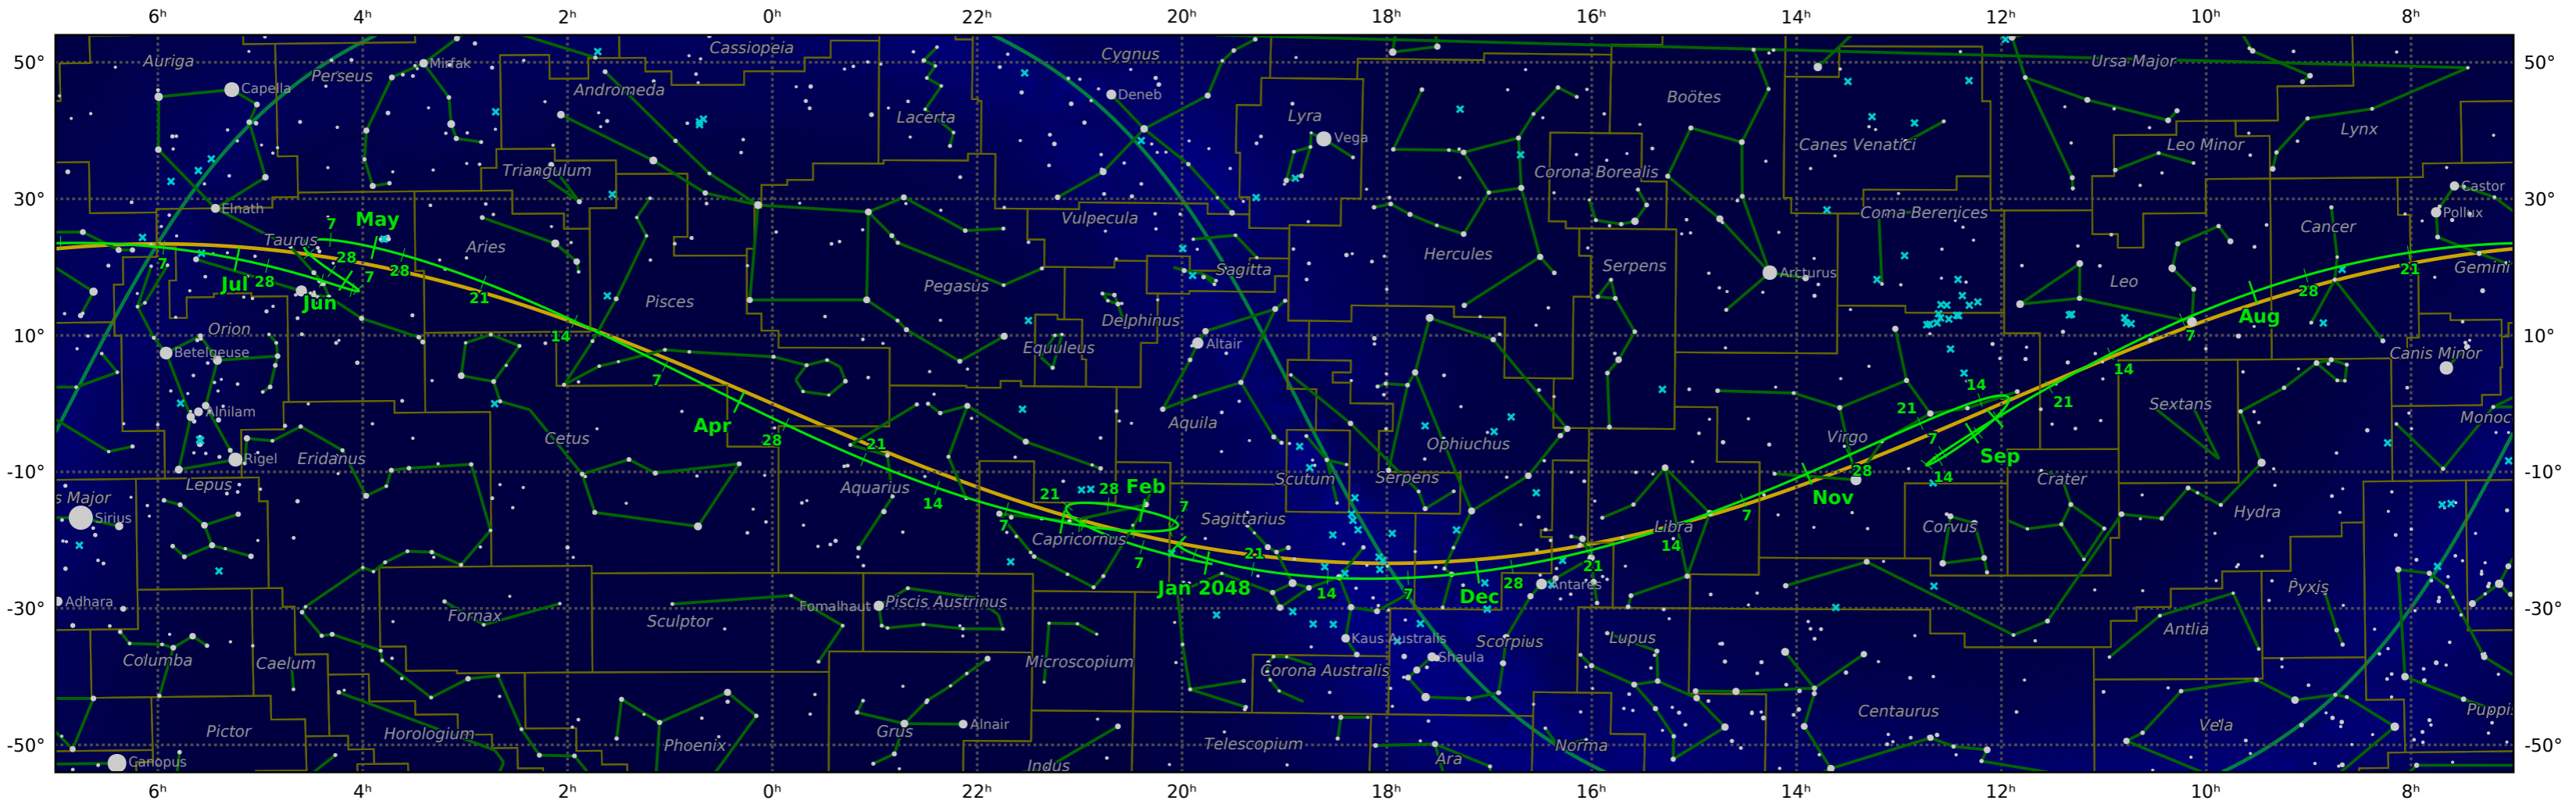

The path of Mercury in 2048

© Dominic Ford 2011-2020. Downloaded from <https://in-the-sky.org>

Magnitude scale: -5.0 -4.5 -4.0 -3.5 -3.0 -2.5 -2.0 -1.5 -1.0 -0.5 0.0 0.5 1.0 1.5 2.0 2.5 3.0 3.5 4.0 4.5 5.0

— Ecliptic Plane — Galactic Plane