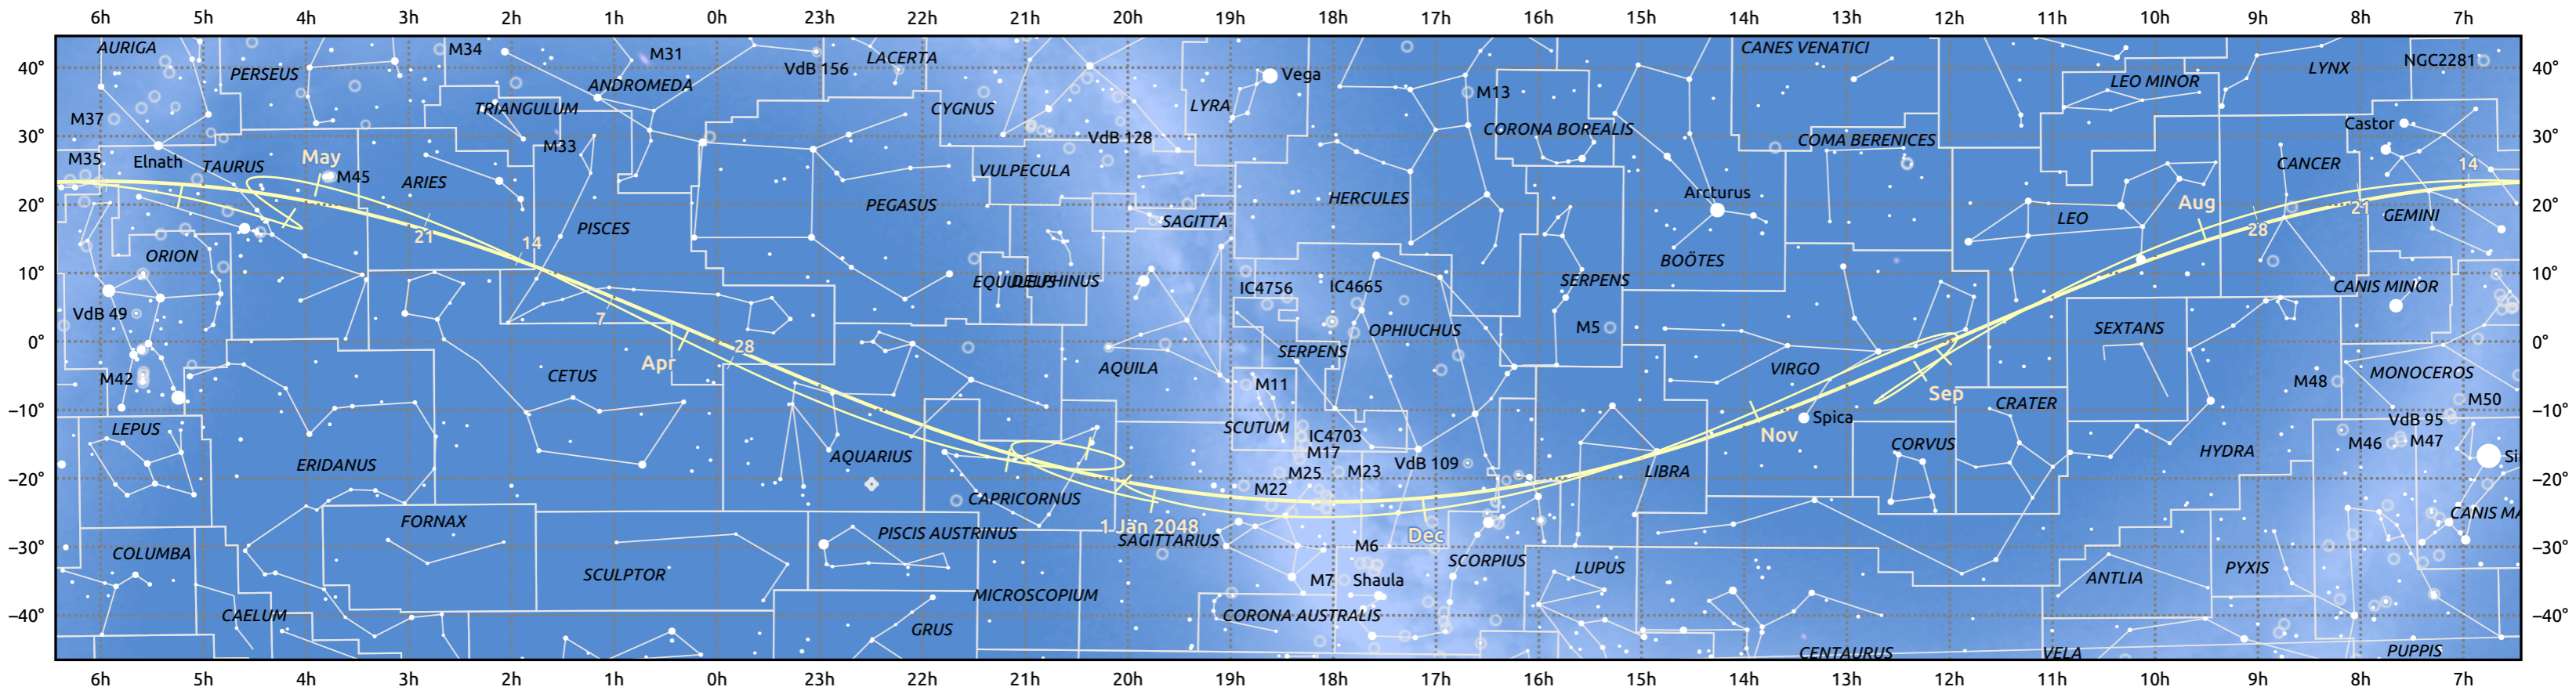

The path of Mercury in 2048

© Dominic Ford 2011–2025. Date markers placed at midnight UTC. Downloaded from <https://in-the-sky.org>

Magnitude scale: · 5.0 · 4.0 · 3.0 · 2.0 ● 1.0 ● 0.0 ● -1.0 ● -2.0

— Ecliptic Plane

Galaxy Bright nebula Open cluster Globular cluster Planetary nebula