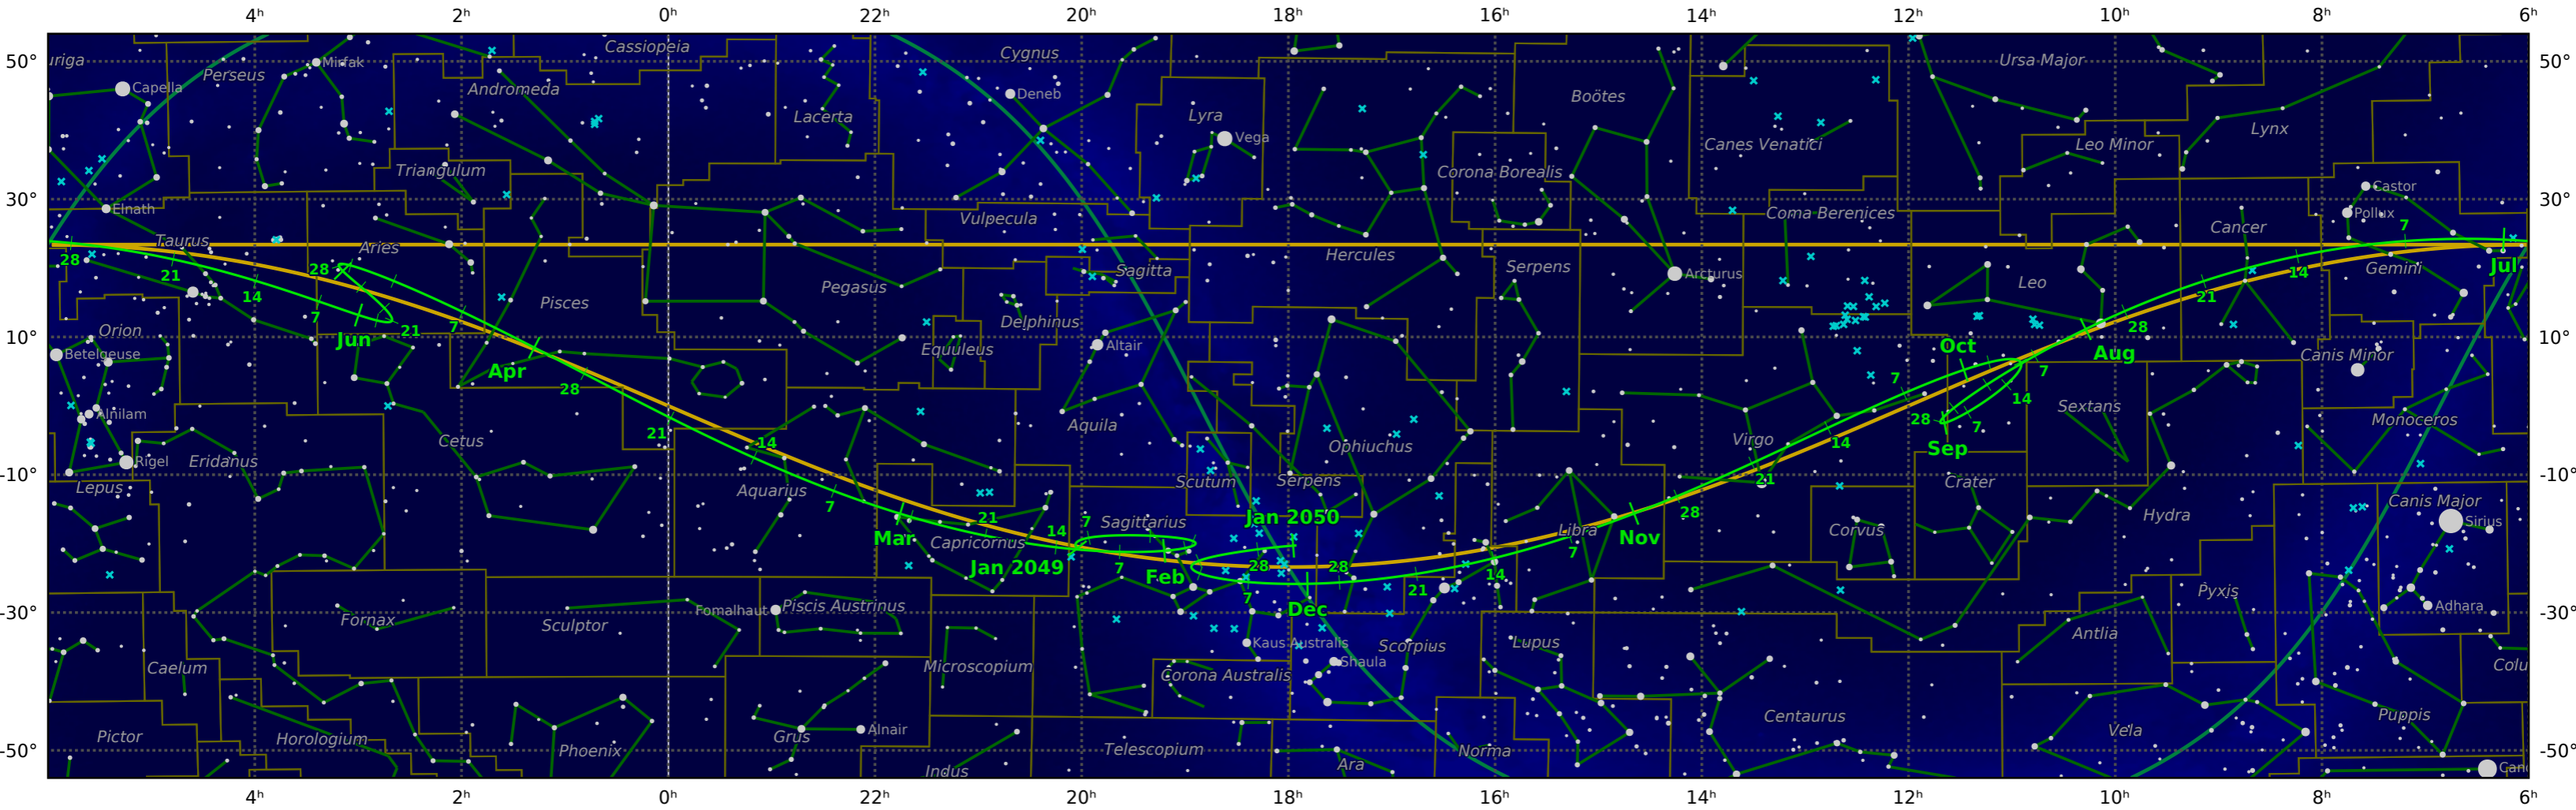

The path of Mercury in 2049

© Dominic Ford 2011-2020. Downloaded from <https://in-the-sky.org>

— Ecliptic Plane — Galactic Plane