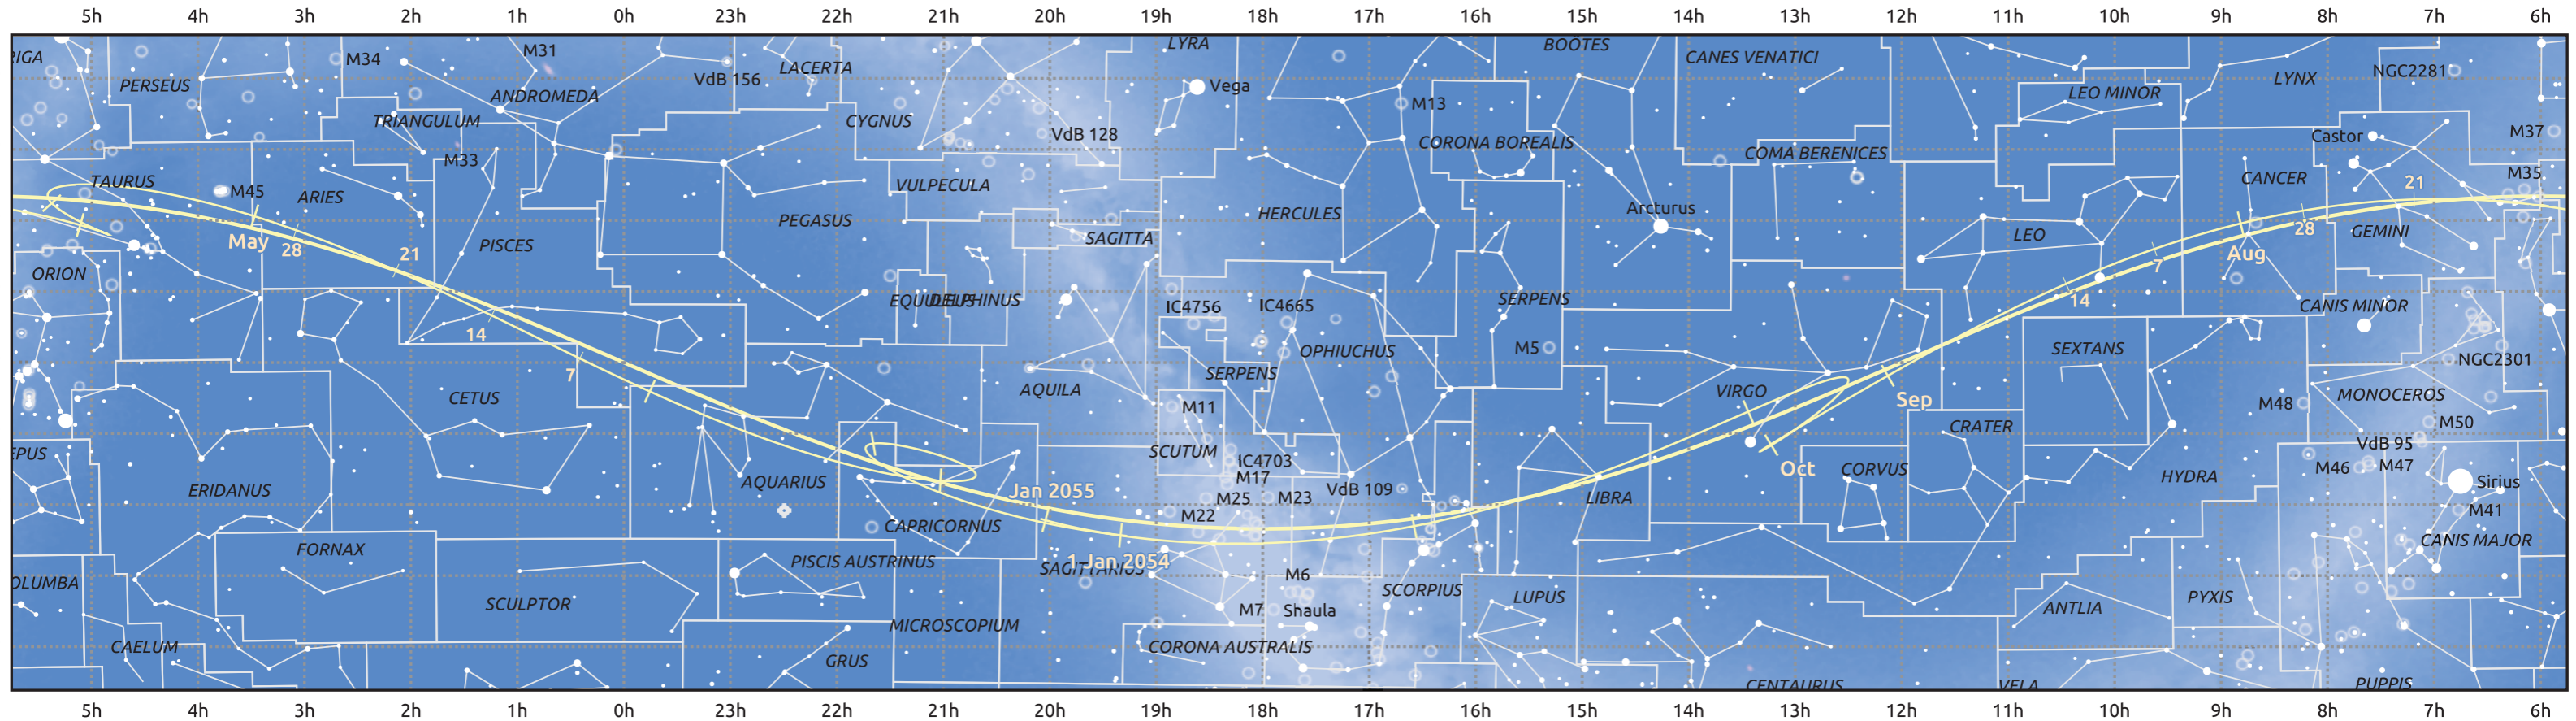

# The path of Mercury in 2024

© Dominic Ford 2011–2025. Date markers placed at midnight UTC. Downloaded from <https://in-the-sky.org>

Magnitude scale:  5.0  4.0  3.0  2.0  1.0  0.0  -1.0  -2.0

Ecliptic Plane

Galaxy  
  Bright nebula  
  Open cluster  
  Globular cluster  
  Planetary nebula