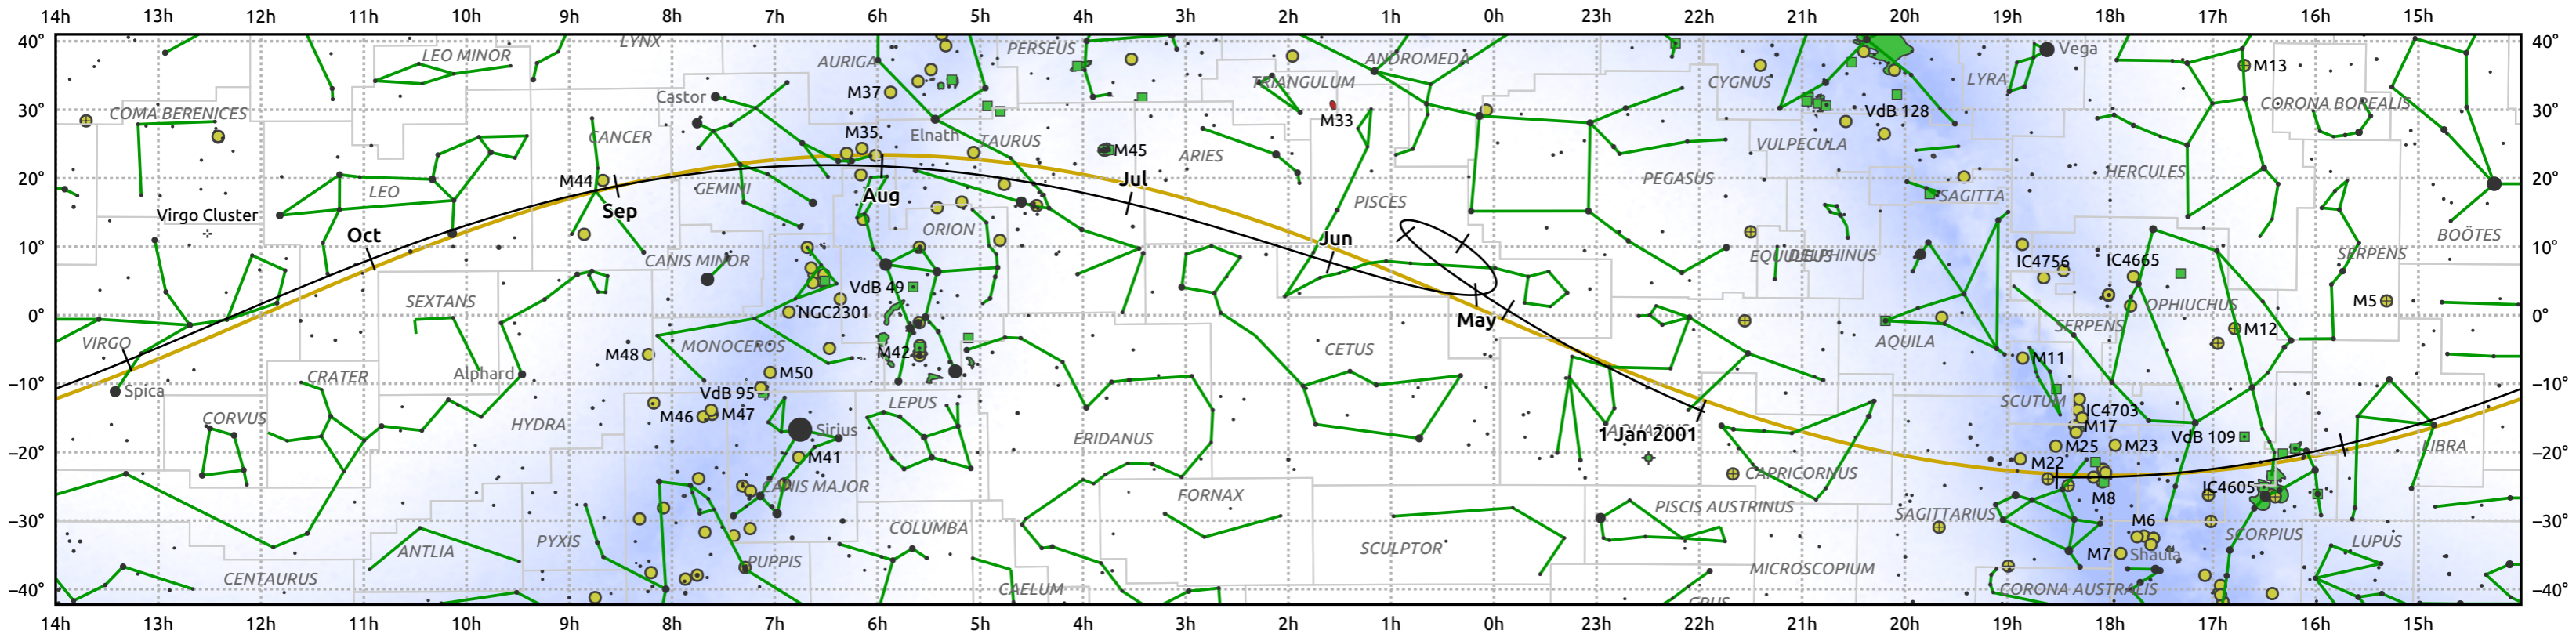

# The path of Venus in 2001

© Dominic Ford 2011–2025. Date markers placed at midnight UTC. Downloaded from <https://in-the-sky.org>

Magnitude scale:  -5.0  -4.0  -3.0  -2.0  -1.0  0.0  -1.0  -2.0

Ecliptic Plane

Galaxy  
  Bright nebula  
  Open cluster  
  Globular cluster  
  Planetary nebula

Date	Mag	Phase	Angular size
2001 Jan 1	-4.3	59%	20.7"
2001 Apr 1	-4.0	1%	59.1"
2001 Jul 1	-4.2	61%	18.9"
2001 Oct 1	-3.9	90%	11.3"
2002 Jan 1	-3.9	100%	9.8"