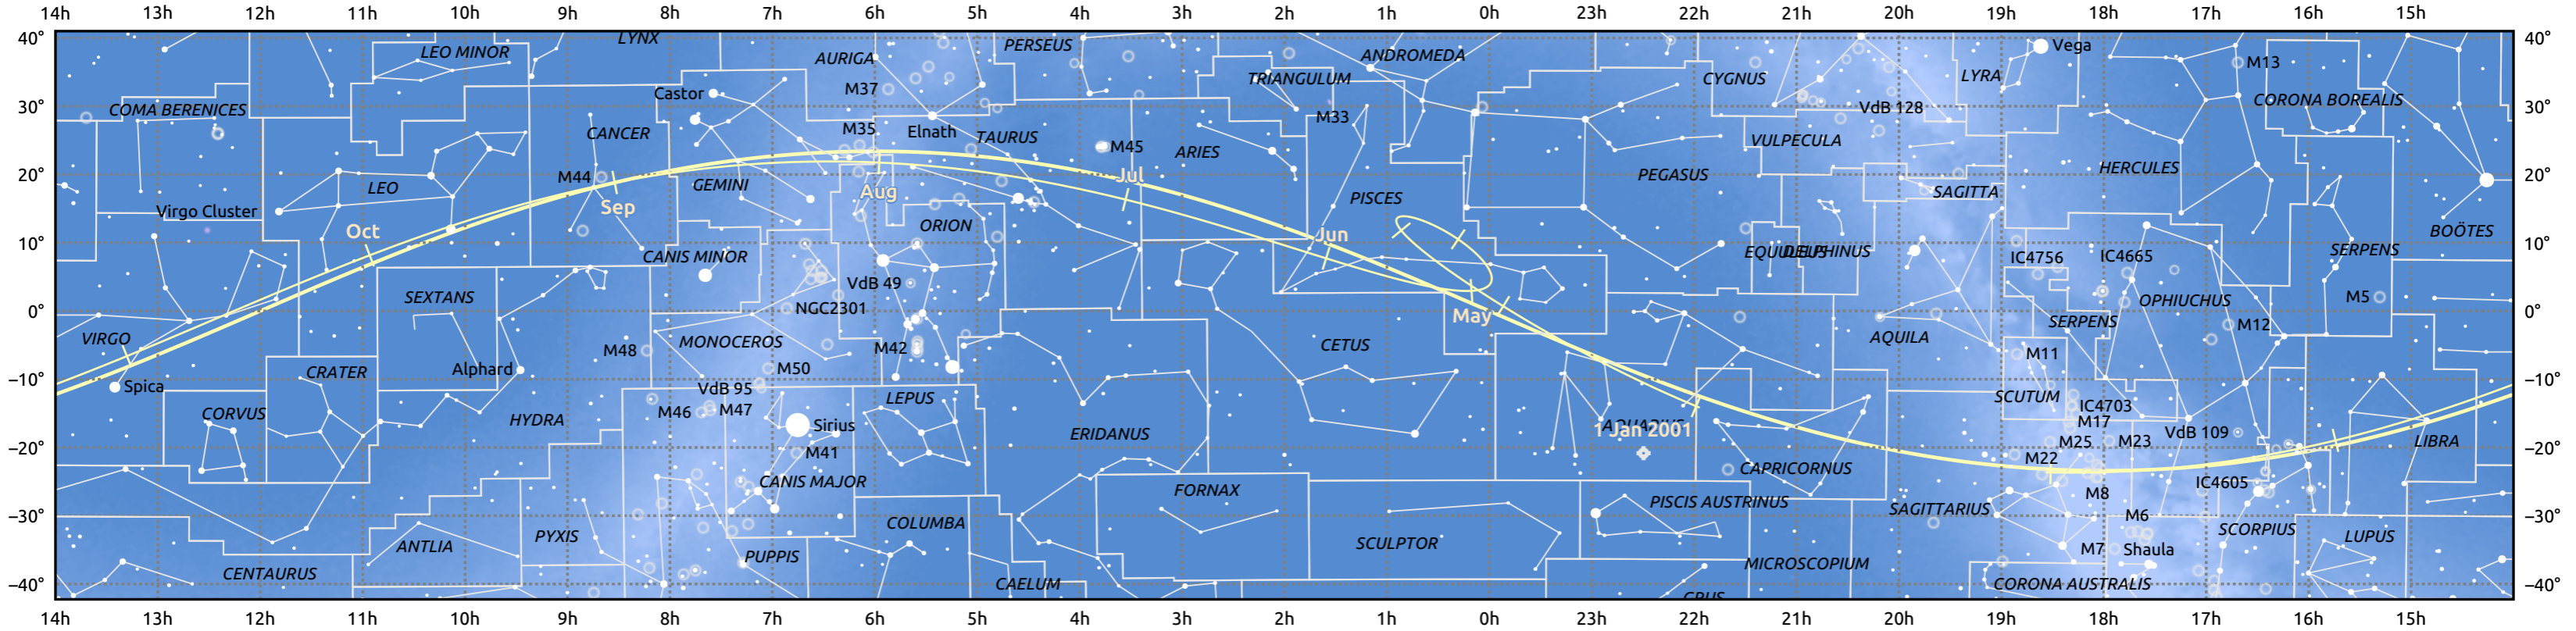

The path of Venus in 2001

© Dominic Ford 2011–2025. Date markers placed at midnight UTC. Downloaded from <https://in-the-sky.org>

Magnitude scale: -5.0 -4.0 -3.0 -2.0 -1.0 0.0 -1.0 -2.0

Ecliptic Plane

Galaxy Bright nebula Open cluster Globular cluster Planetary nebula

Date	Mag	Phase	Angular size
2001 Jan 1	-4.3	59%	20.7"
2001 Apr 1	-4.0	1%	59.1"
2001 Jul 1	-4.2	61%	18.9"
2001 Oct 1	-3.9	90%	11.3"
2002 Jan 1	-3.9	100%	9.8"