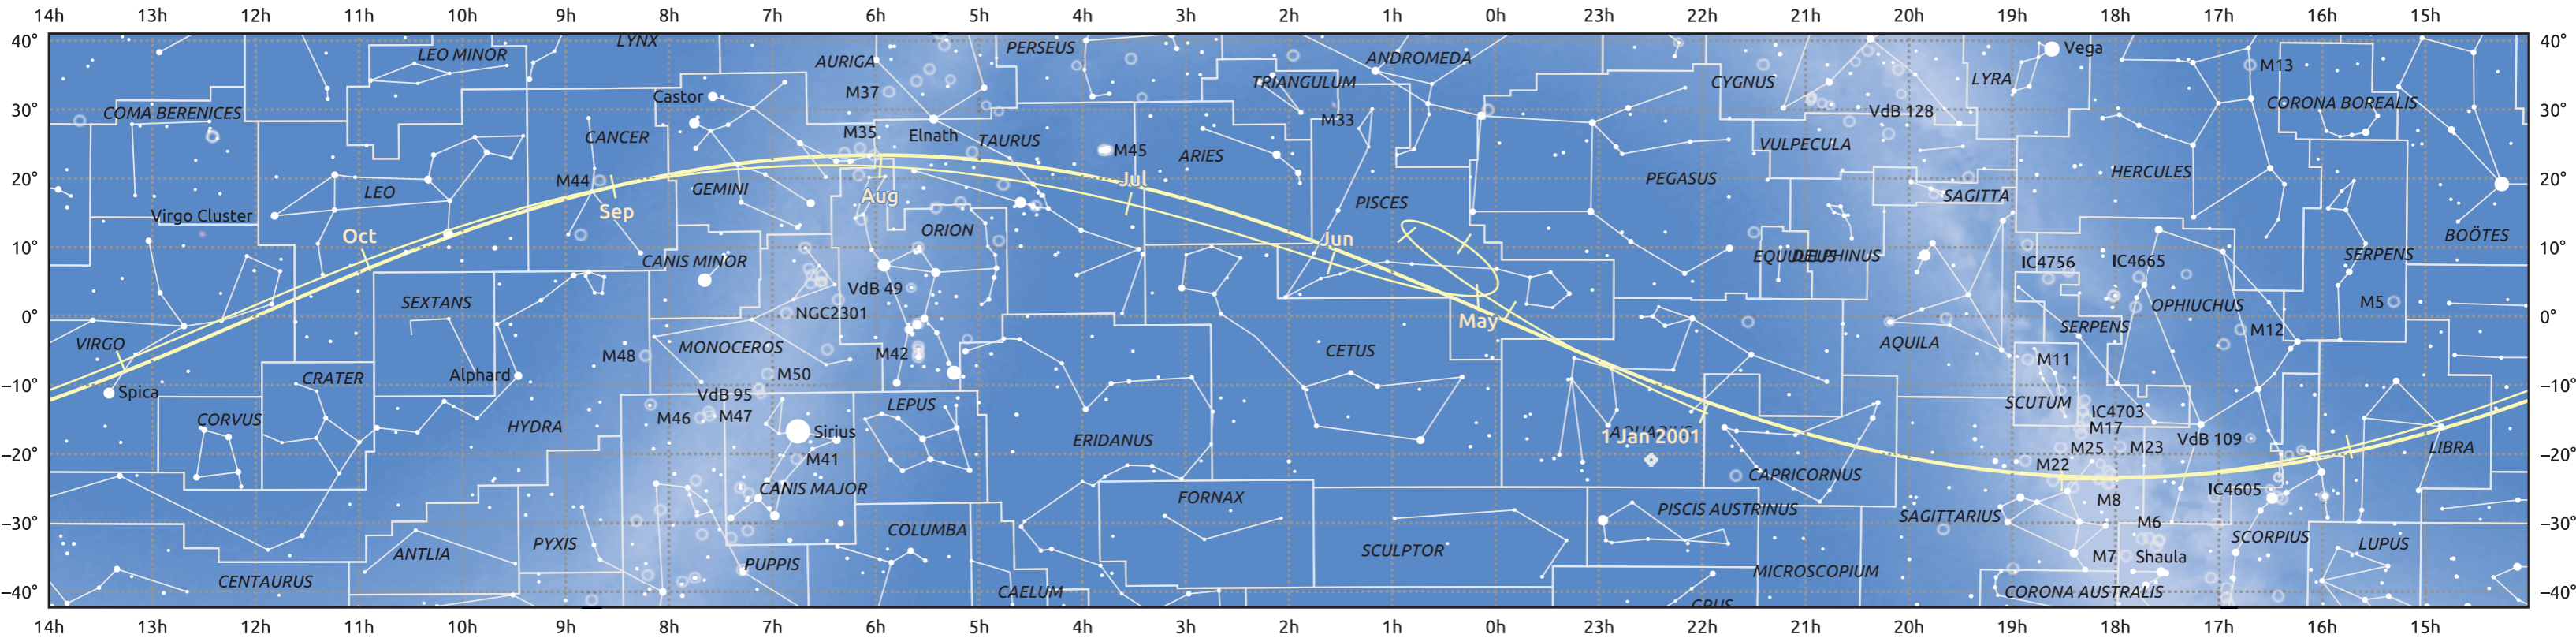

The path of Venus in 2001

© Dominic Ford 2011–2025. Date markers placed at midnight UTC. Downloaded from <https://in-the-sky.org>

Magnitude scale: -5.0 -4.0 -3.0 -2.0 -1.0 -0.0 -1.0 -2.0

Ecliptic Plane

Galaxy Bright nebula Open cluster Globular cluster Planetary nebula

Date	Mag	Phase	Angular size
2001 Jan 1	-4.3	59%	20.7"
2001 Apr 1	-4.0	1%	59.1"
2001 Jul 1	-4.2	61%	18.9"
2001 Oct 1	-3.9	90%	11.3"
2002 Jan 1	-3.9	100%	9.8"