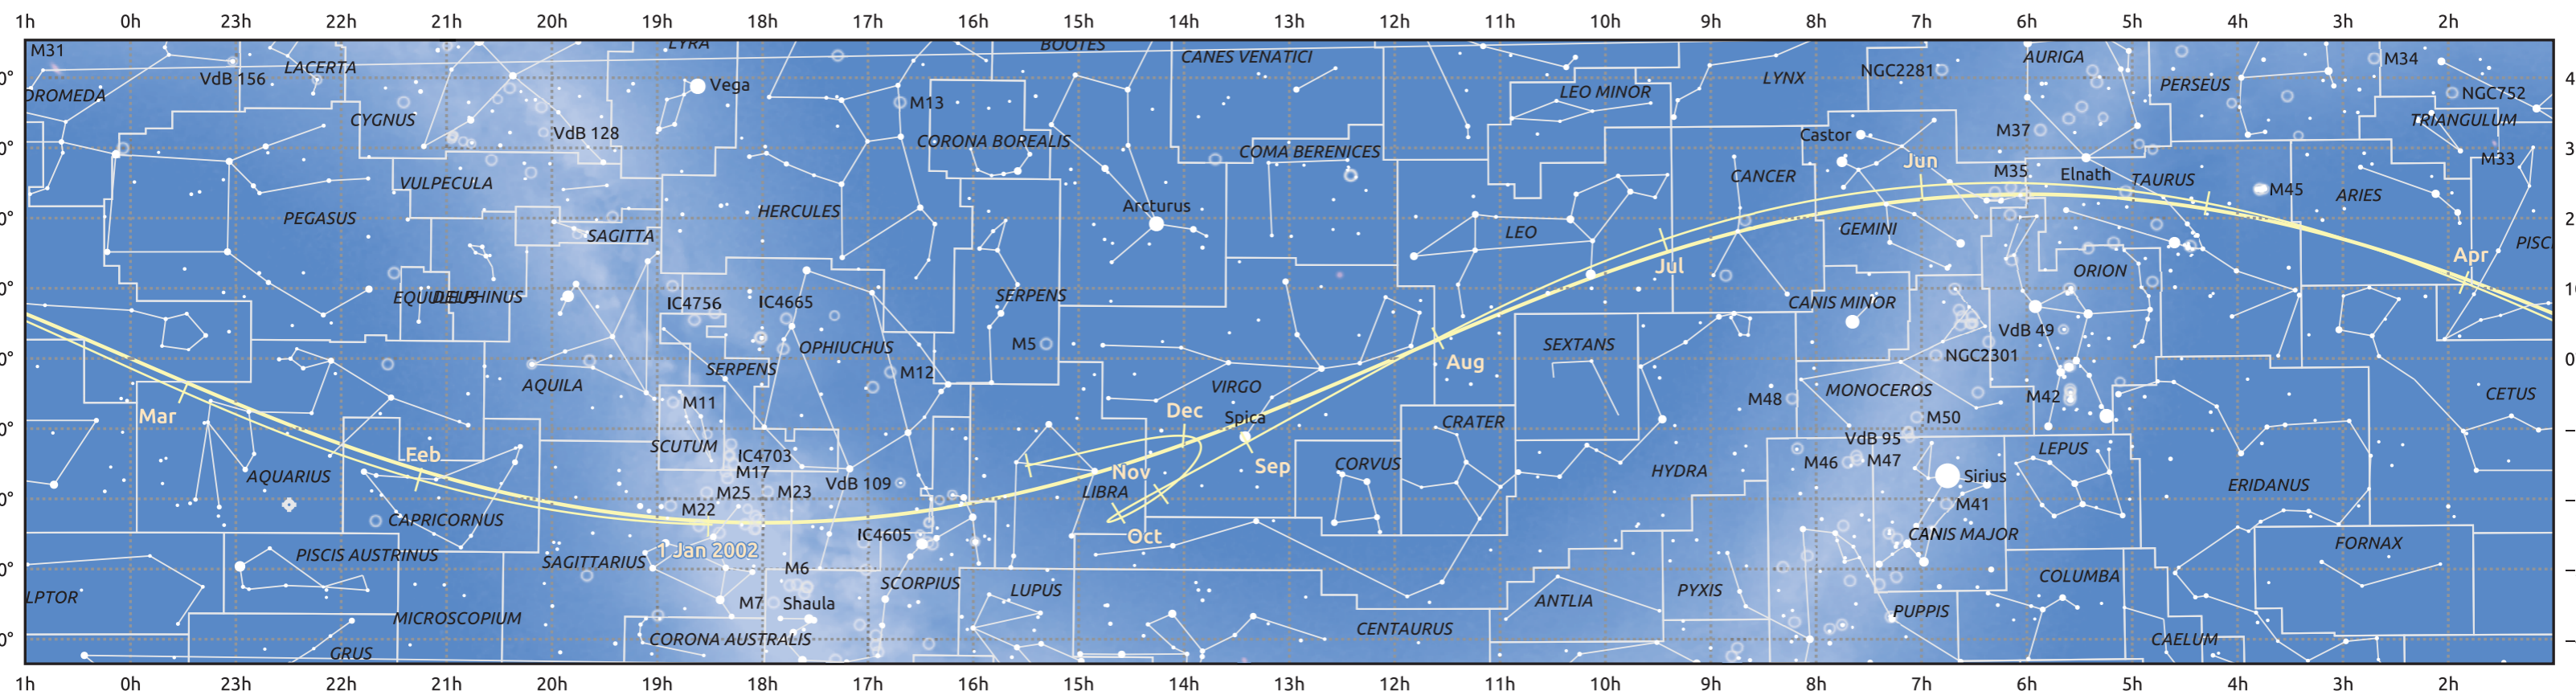

# The path of Venus in 2002

© Dominic Ford 2011–2025. Date markers placed at midnight UTC. Downloaded from <https://in-the-sky.org>

Magnitude scale: • 5.0 • 4.0 • 3.0 • 2.0 • 1.0 • 0.0 ● -1.0 ● -2.0

— Ecliptic Plane

Galaxy Bright nebula Open cluster Globular cluster Planetary nebula

Date	Mag	Phase	Angular size
2002 Jan 1	-3.9	100%	9.8"
2002 Apr 1	-3.9	95%	10.5"
2002 Jul 1	-4.0	72%	15.3"
2002 Oct 1	-4.6	22%	42.8"
2003 Jan 1	-4.5	45%	27.9"