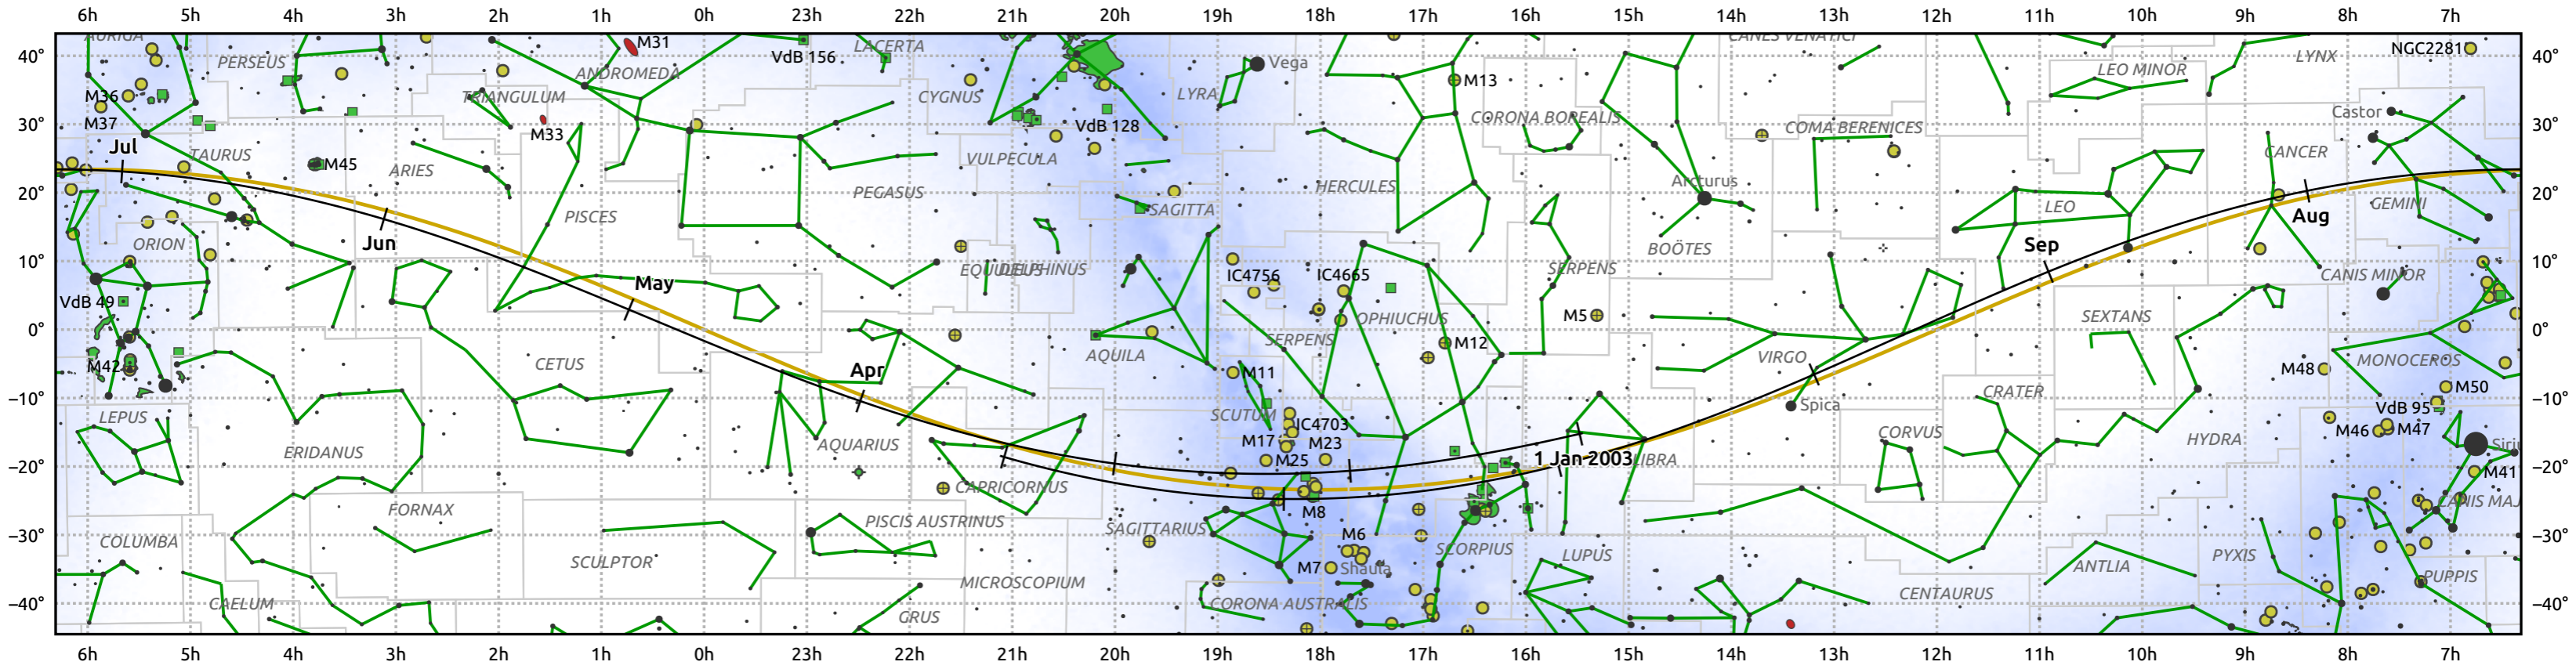

The path of Venus in 2003

© Dominic Ford 2011–2025. Date markers placed at midnight UTC. Downloaded from <https://in-the-sky.org>

Magnitude scale: -5.0 -4.0 -3.0 -2.0 -1.0 -2.0

Ecliptic Plane

Galaxy
 Bright nebula
 Open cluster
 Globular cluster
 Planetary nebula

Date	Mag	Phase	Angular size
2003 Jan 1	-4.5	45%	27.9"
2003 Apr 1	-4.0	80%	13.4"
2003 Jul 1	-3.9	97%	10.0"
2003 Oct 1	-3.9	98%	10.0"
2004 Jan 1	-4.0	83%	12.8"