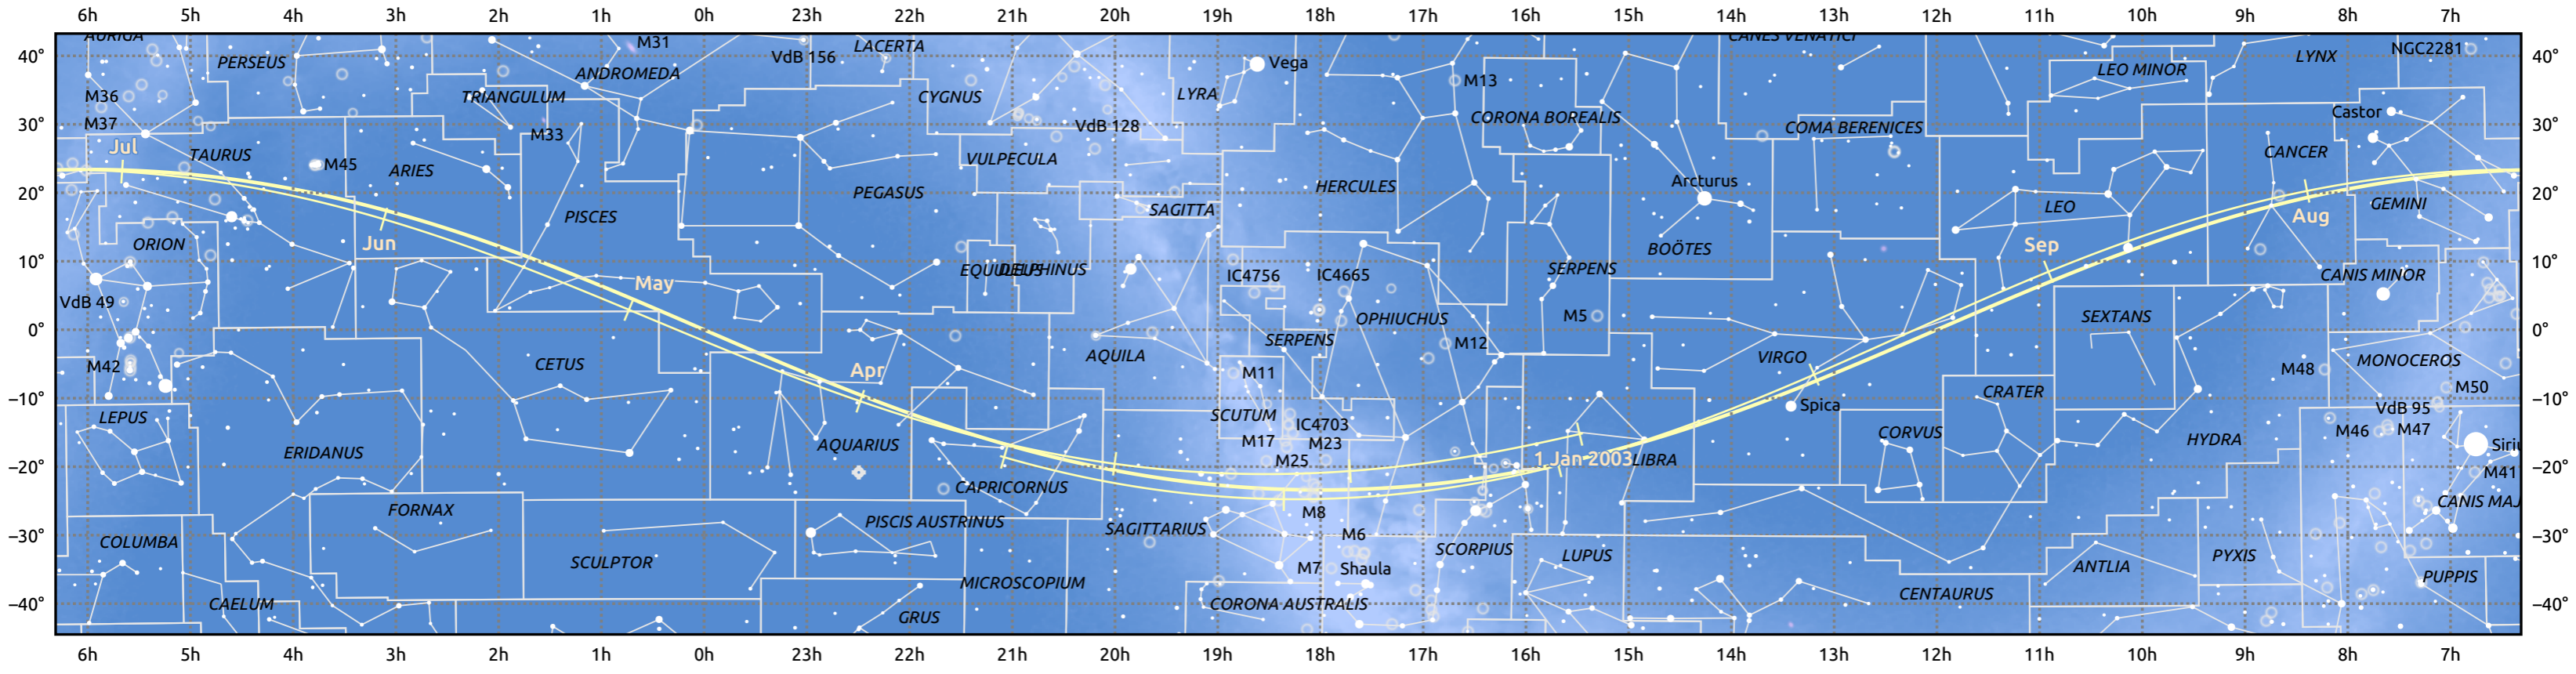

The path of Venus in 2003

© Dominic Ford 2011–2025. Date markers placed at midnight UTC. Downloaded from <https://in-the-sky.org>

Magnitude scale: -5.0 -4.0 -3.0 -2.0 -1.0 0.0 -1.0 -2.0

Ecliptic Plane

Galaxy Bright nebula Open cluster Globular cluster Planetary nebula

Date	Mag	Phase	Angular size
2003 Jan 1	-4.5	45%	27.9"
2003 Apr 1	-4.0	80%	13.4"
2003 Jul 1	-3.9	97%	10.0"
2003 Oct 1	-3.9	98%	10.0"
2004 Jan 1	-4.0	83%	12.8"