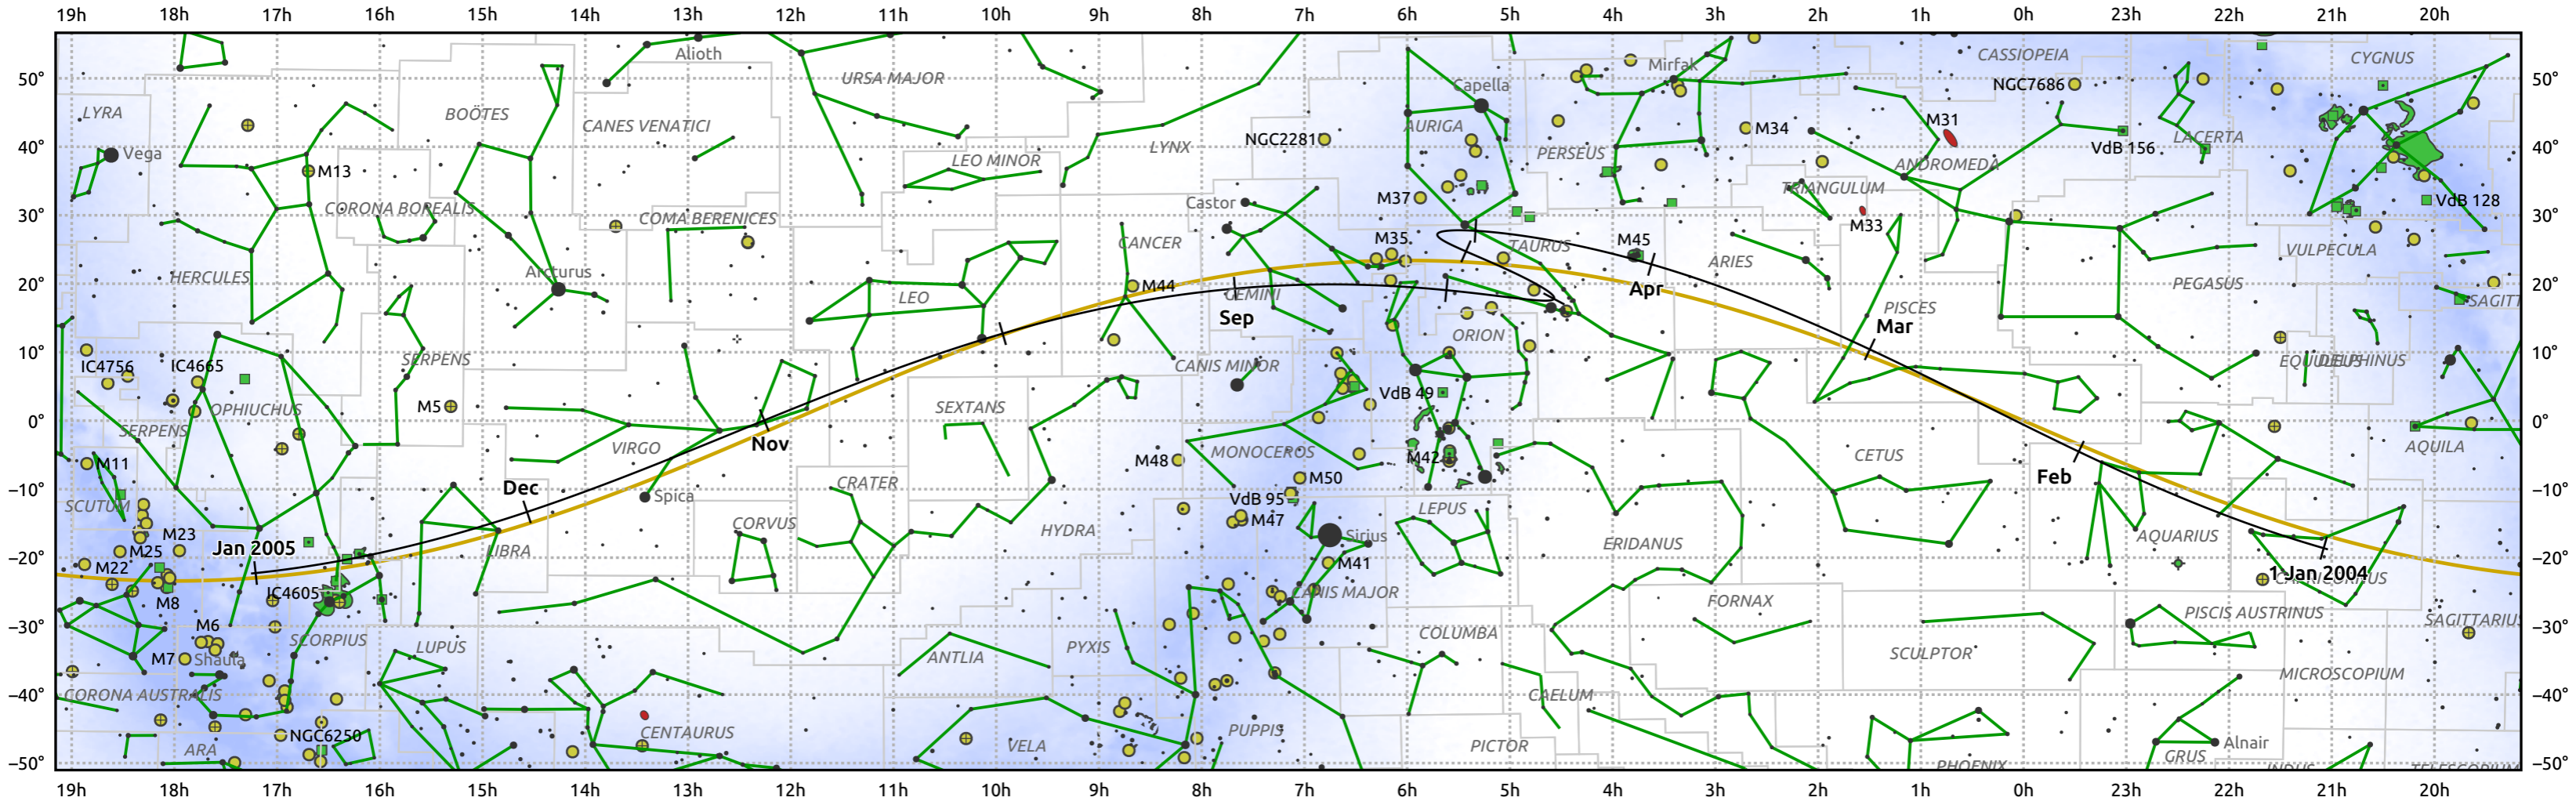

The path of Venus in 2004

© Dominic Ford 2011–2025. Date markers placed at midnight UTC. Downloaded from <https://in-the-sky.org>

Magnitude scale: -5.0 -4.0 -3.0 -2.0 -1.0 -2.0

Ecliptic Plane

- Galaxy
- Bright nebula
- Open cluster
- + Globular cluster
- Planetary nebula

Date	Mag	Phase	Angular size
2004 Jan 1	-4.0	83%	12.8"
2004 Apr 1	-4.4	50%	24.1"
2004 Jul 1	-4.4	14%	46.4"
2004 Oct 1	-4.1	70%	16.1"
2005 Jan 1	-3.9	93%	10.8"