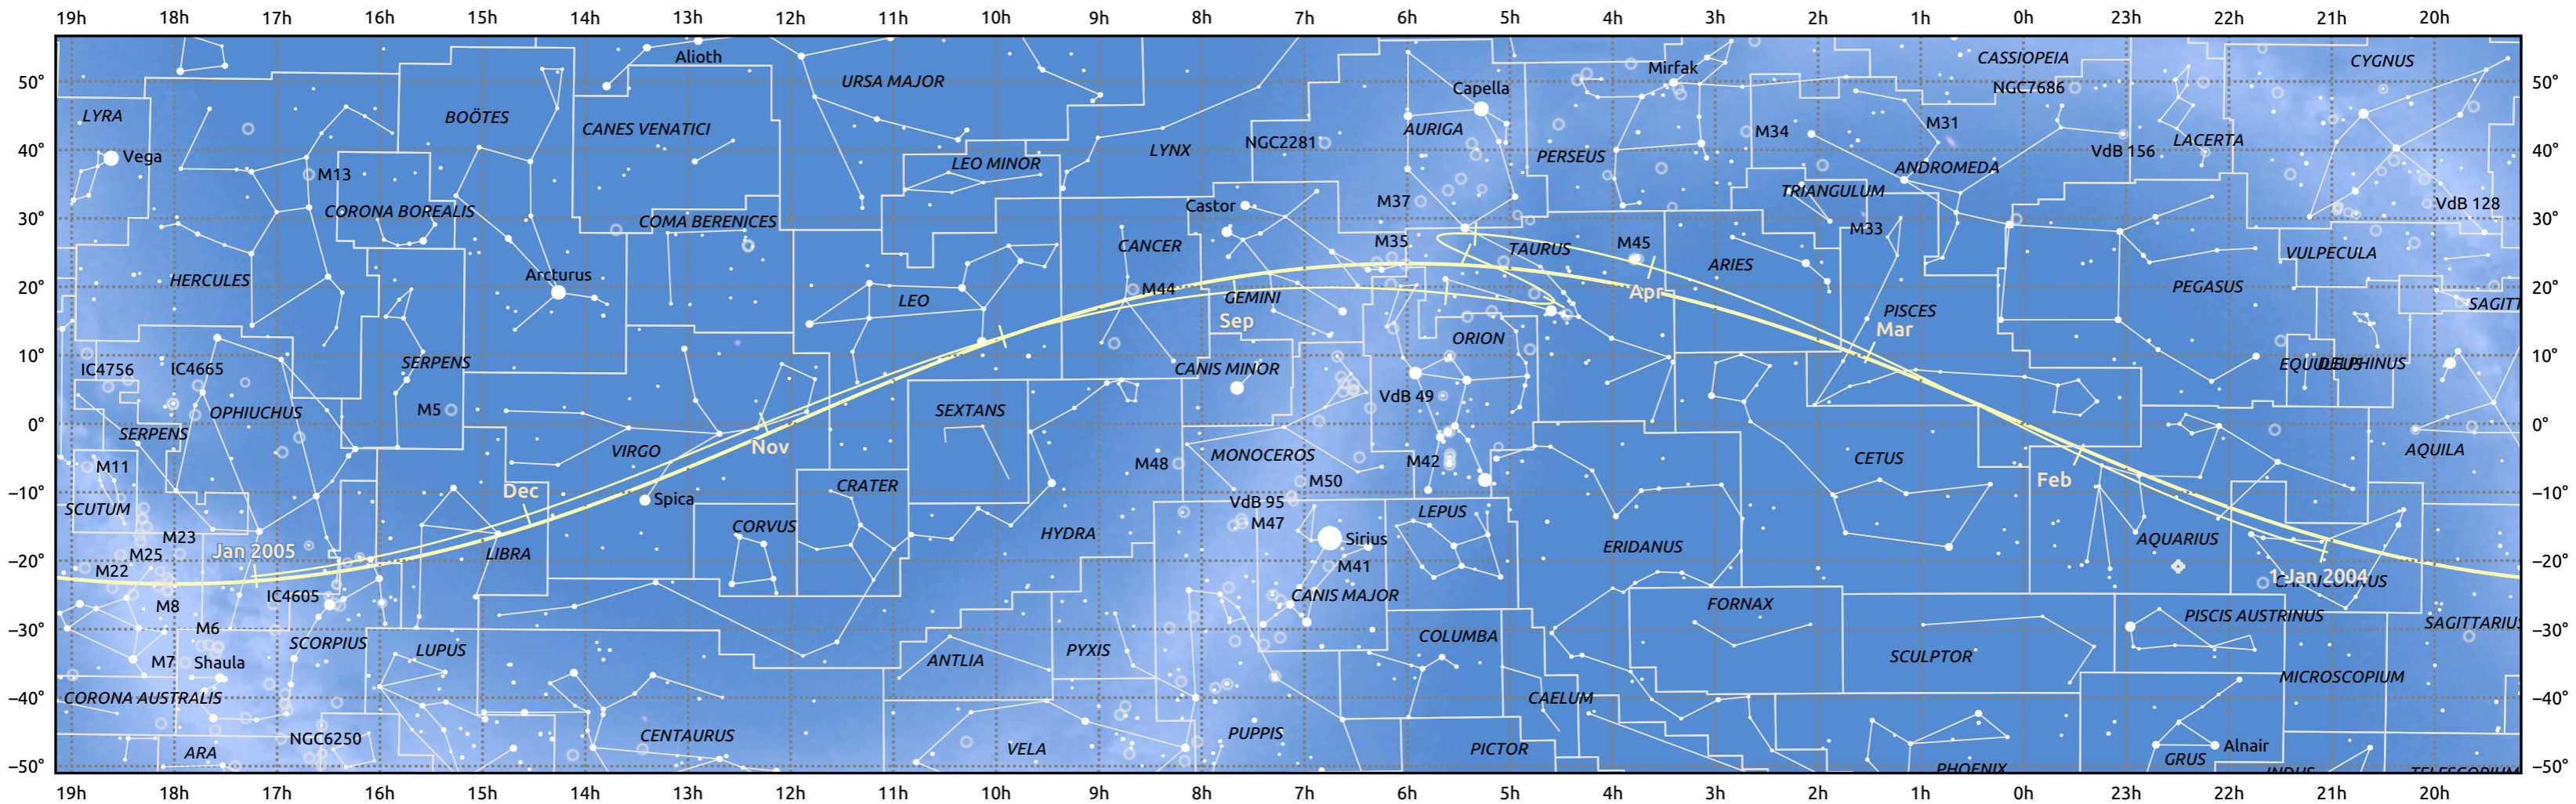

The path of Venus in 2004

© Dominic Ford 2011–2025. Date markers placed at midnight UTC. Downloaded from <https://in-the-sky.org>

Magnitude scale: -5.0 -4.0 -3.0 -2.0 -1.0 0.0 -1.0 -2.0

Ecliptic Plane

Galaxy Bright nebula Open cluster Globular cluster Planetary nebula

Date	Mag	Phase	Angular size
2004 Jan 1	-4.0	83%	12.8"
2004 Apr 1	-4.4	50%	24.1"
2004 Jul 1	-4.4	14%	46.4"
2004 Oct 1	-4.1	70%	16.1"
2005 Jan 1	-3.9	93%	10.8"