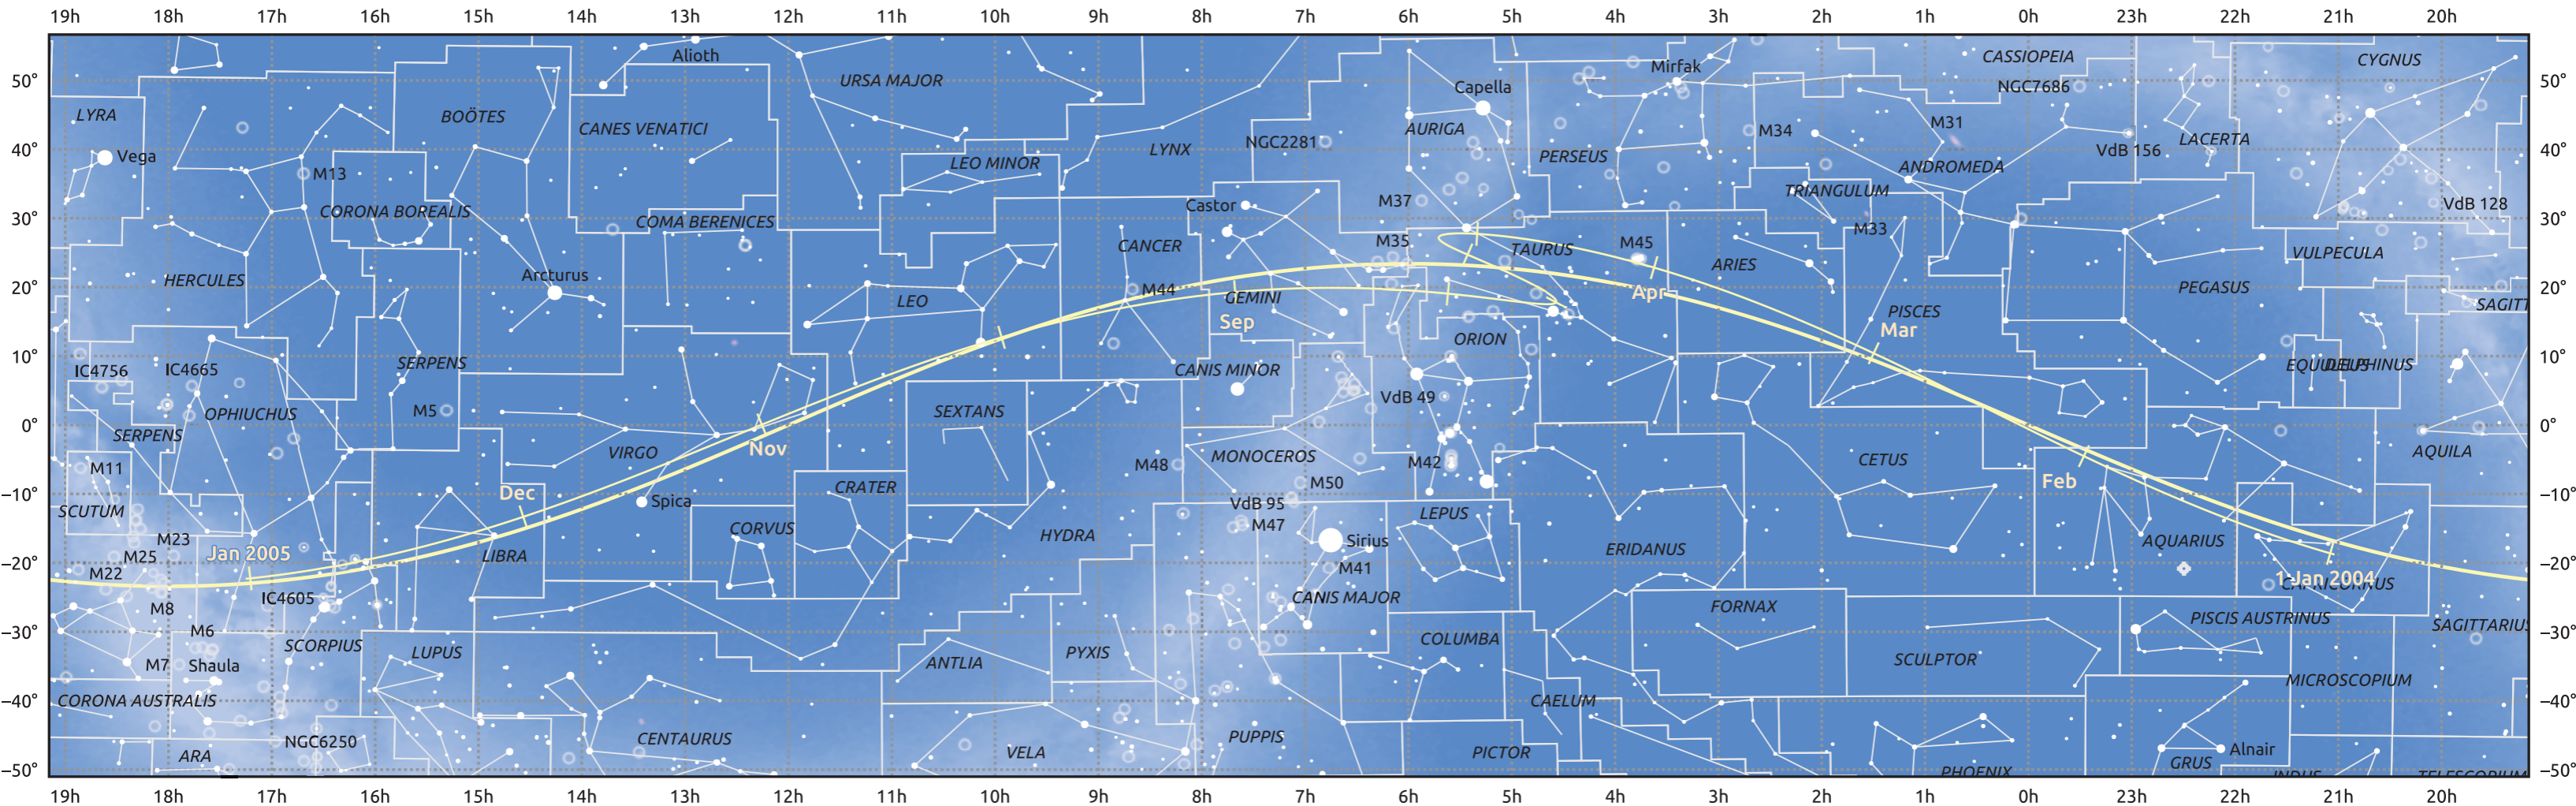

The path of Venus in 2004

© Dominic Ford 2011–2025. Date markers placed at midnight UTC. Downloaded from <https://in-the-sky.org>

Magnitude scale: -5.0 -4.0 -3.0 -2.0 -1.0 0.0 -1.0 -2.0

Ecliptic Plane

Galaxy Bright nebula Open cluster Globular cluster Planetary nebula

Date	Mag	Phase	Angular size
2004 Jan 1	-4.0	83%	12.8"
2004 Apr 1	-4.4	50%	24.1"
2004 Jul 1	-4.4	14%	46.4"
2004 Oct 1	-4.1	70%	16.1"
2005 Jan 1	-3.9	93%	10.8"