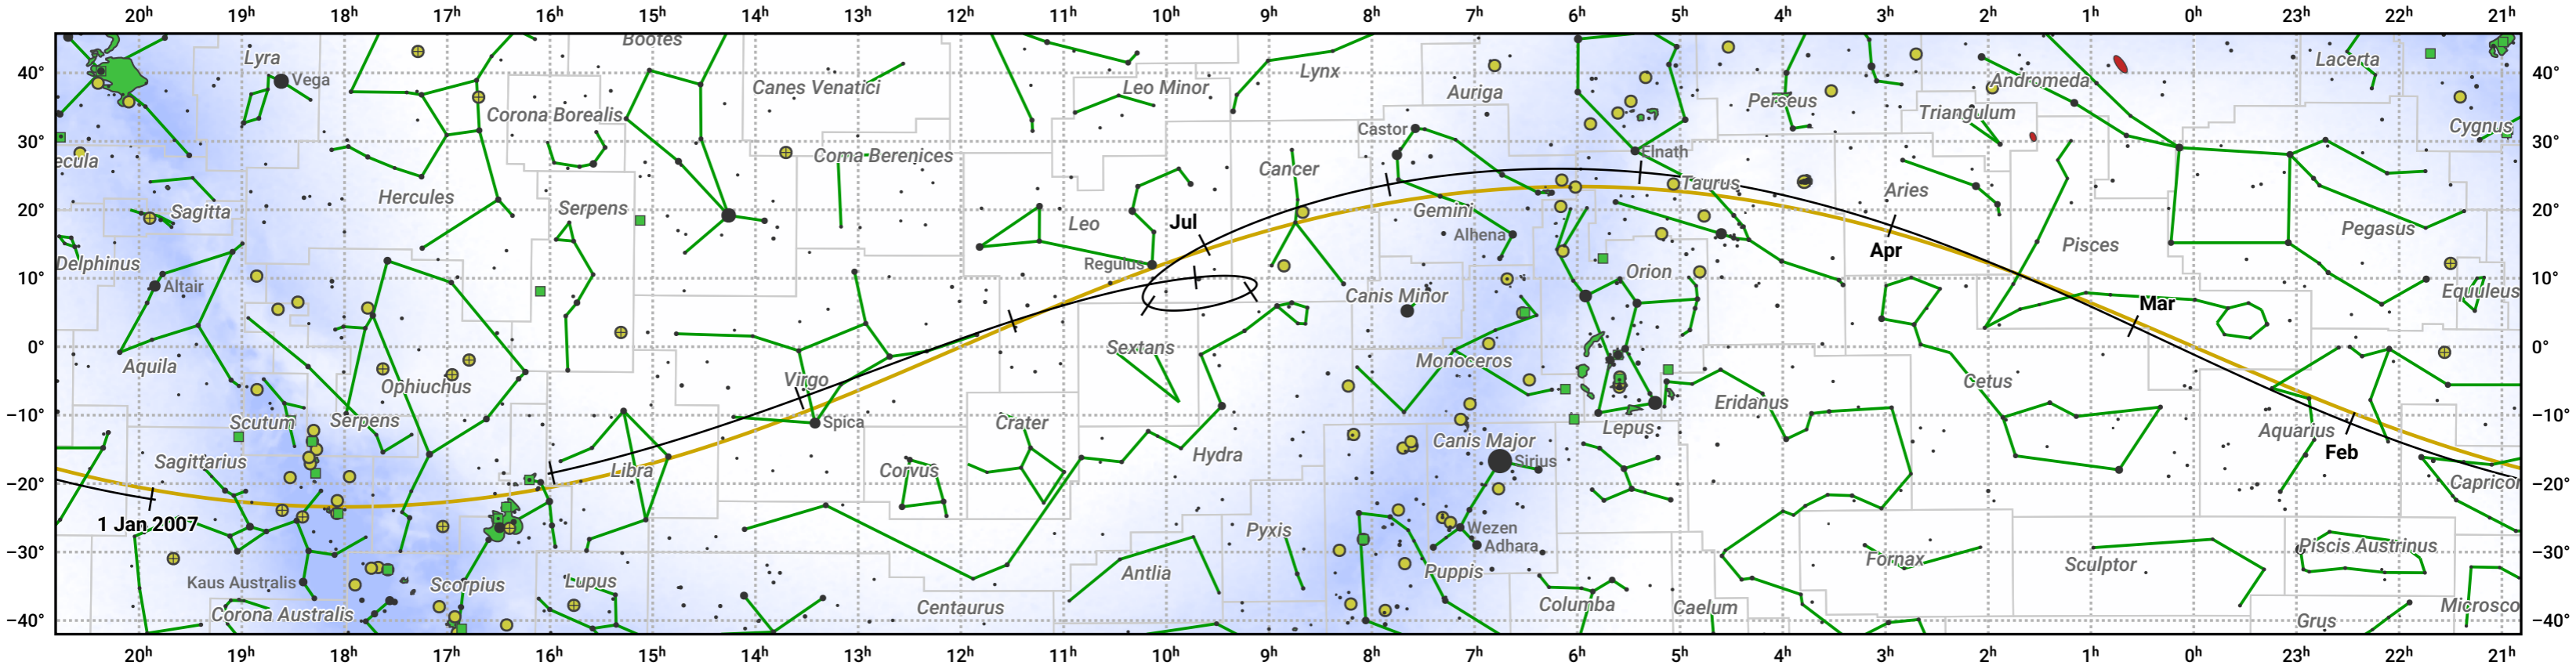

# The path of Venus in 2007

© Dominic Ford 2011–2023. Date markers placed at midnight UTC. Downloaded from <https://in-the-sky.org>

Magnitude scale:  -5.0  -4.0  -3.0  -2.0  -1.0  0.0  -1.0  -2.0

Ecliptic Plane

Galaxy  
  Bright nebula  
  Open cluster  
  Globular cluster

Date	Mag	Phase	Angular size
2007 Jan 1	-3.9	96%	10.3"
2007 Apr 1	-4.0	79%	13.6"
2007 Jul 1	-4.4	36%	31.3"
2007 Oct 1	-4.5	33%	34.2"
2008 Jan 1	-4.1	76%	14.5"