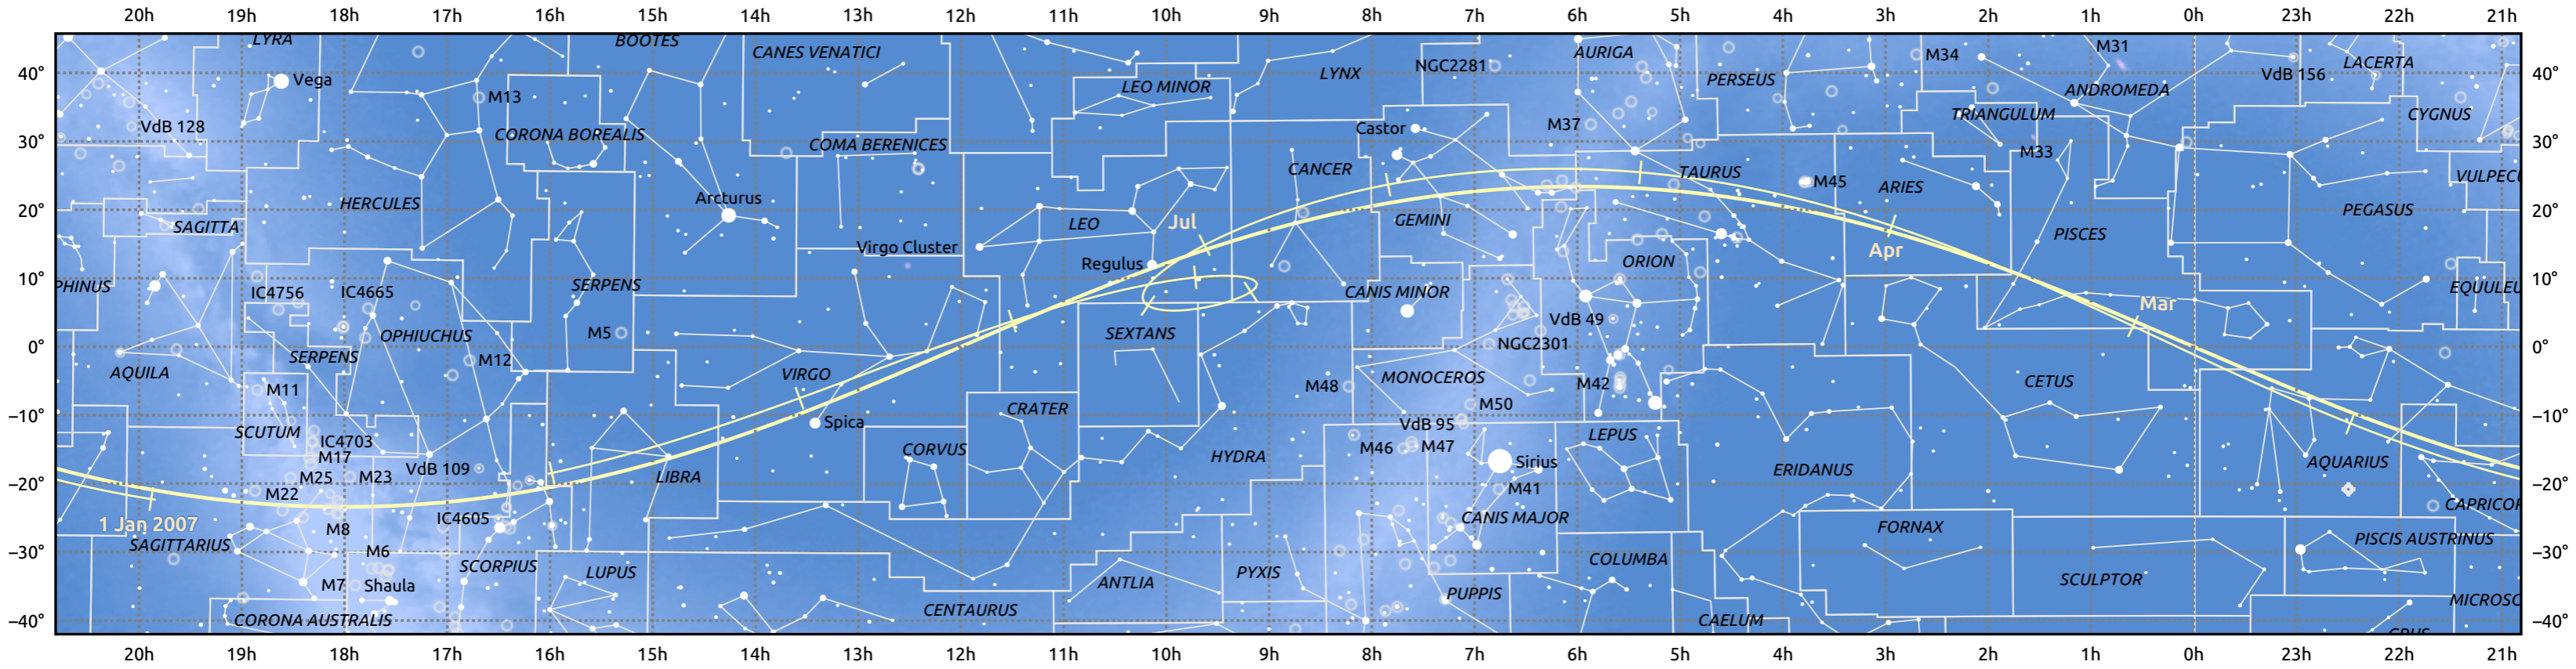

The path of Venus in 2007

© Dominic Ford 2011–2025. Date markers placed at midnight UTC. Downloaded from <https://in-the-sky.org>

Magnitude scale: -5.0 -4.0 -3.0 -2.0 -1.0 0.0 -1.0 -2.0

Ecliptic Plane

Galaxy Bright nebula Open cluster Globular cluster Planetary nebula

Date	Mag	Phase	Angular size
2007 Jan 1	-3.9	96%	10.3"
2007 Apr 1	-4.0	79%	13.6"
2007 Jul 1	-4.4	36%	31.3"
2007 Oct 1	-4.5	33%	34.2"
2008 Jan 1	-4.1	76%	14.5"