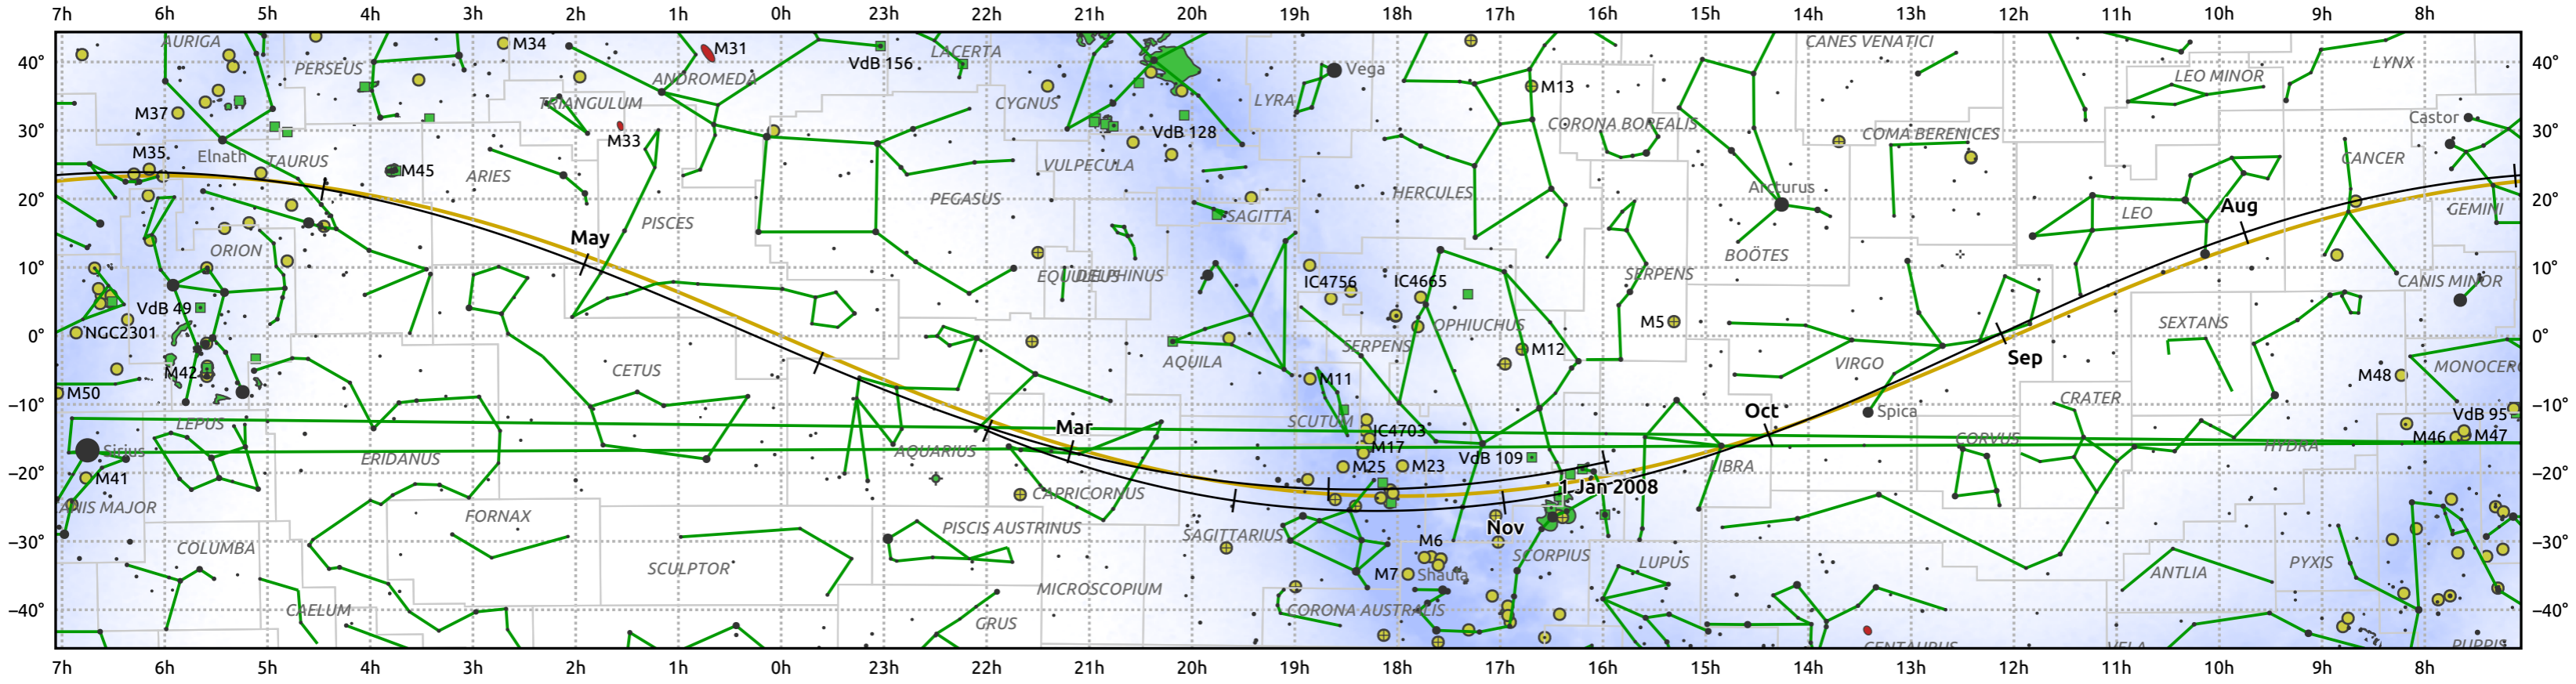

# The path of Venus in 2008

© Dominic Ford 2011–2025. Date markers placed at midnight UTC. Downloaded from <https://in-the-sky.org>

Magnitude scale:  -5.0  -4.0  -3.0  -2.0  -1.0  0.0  -1.0  -2.0

Ecliptic Plane

Galaxy  
  Bright nebula  
  Open cluster  
  Globular cluster  
  Planetary nebula

Date	Mag	Phase	Angular size
2008 Jan 1	-4.1	76%	14.5"
2008 Apr 1	-3.9	95%	10.4"
2008 Jul 1	-3.9	99%	9.7"
2008 Oct 1	-3.9	86%	12.0"
2009 Jan 1	-4.3	58%	21.2"