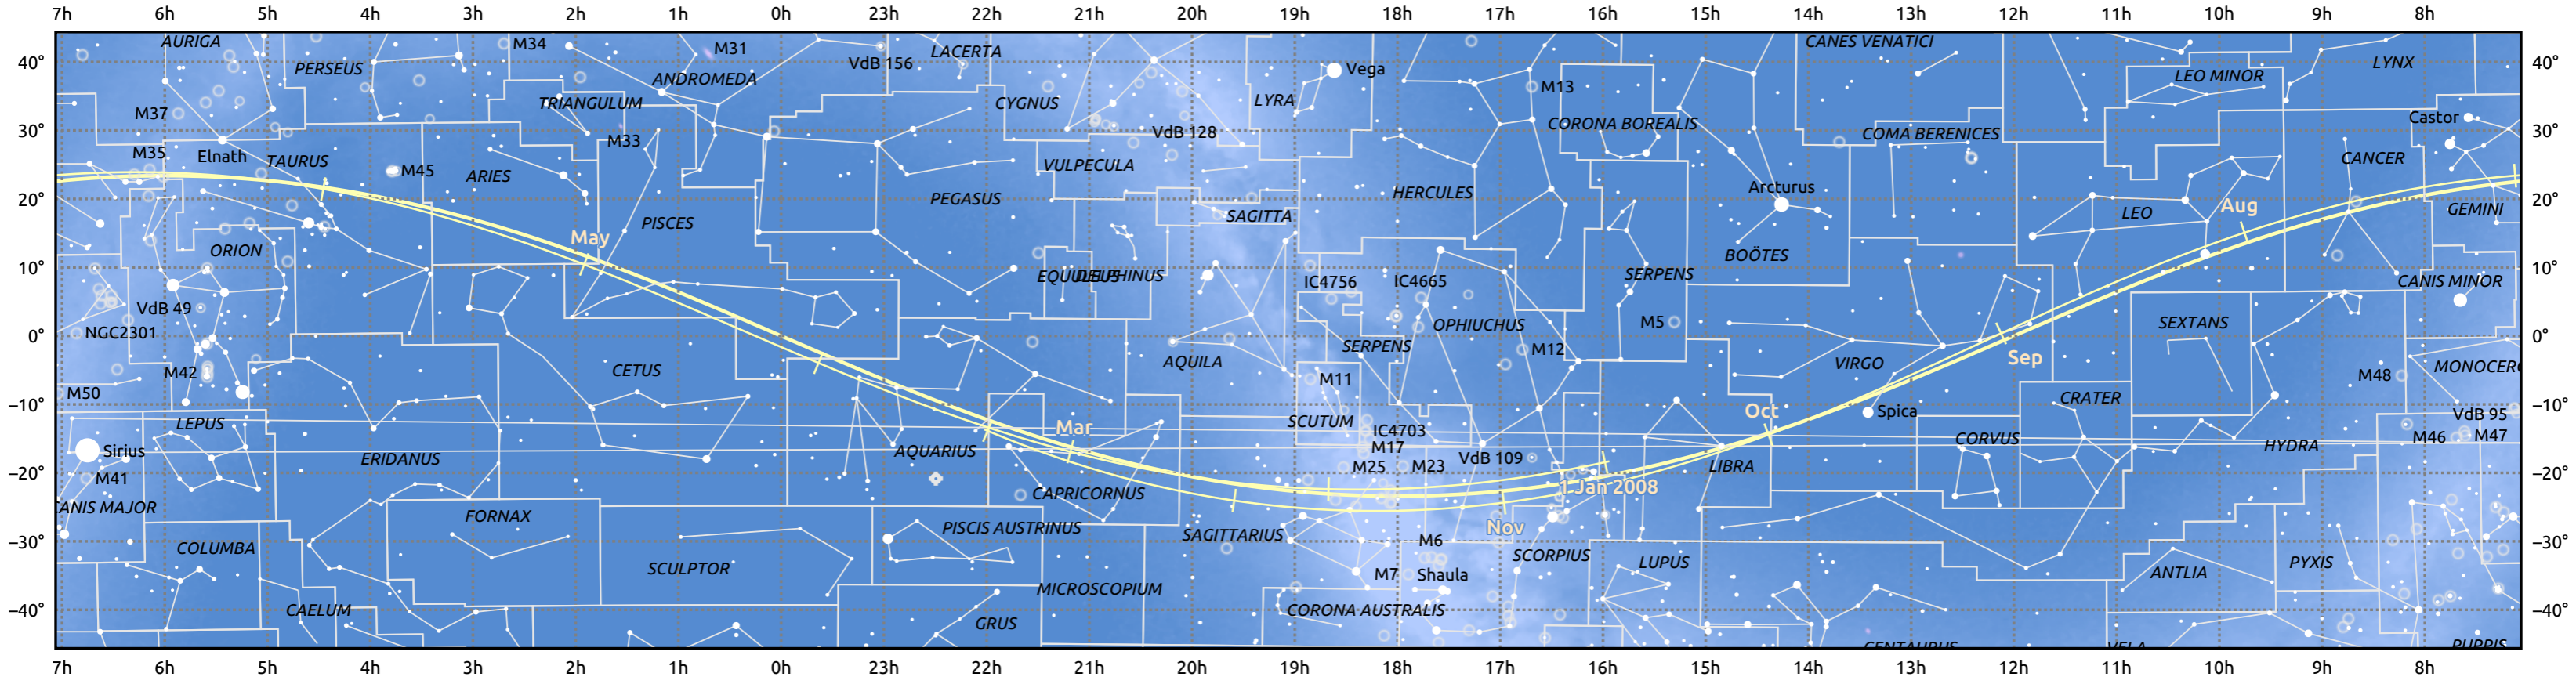

# The path of Venus in 2008

© Dominic Ford 2011–2025. Date markers placed at midnight UTC. Downloaded from <https://in-the-sky.org>

Magnitude scale:  -5.0  -4.0  -3.0  -2.0  -1.0  0.0  -1.0  -2.0

Ecliptic Plane

Galaxy  Bright nebula  Open cluster  Globular cluster  Planetary nebula

Date	Mag	Phase	Angular size
2008 Jan 1	-4.1	76%	14.5"
2008 Apr 1	-3.9	95%	10.4"
2008 Jul 1	-3.9	99%	9.7"
2008 Oct 1	-3.9	86%	12.0"
2009 Jan 1	-4.3	58%	21.2"