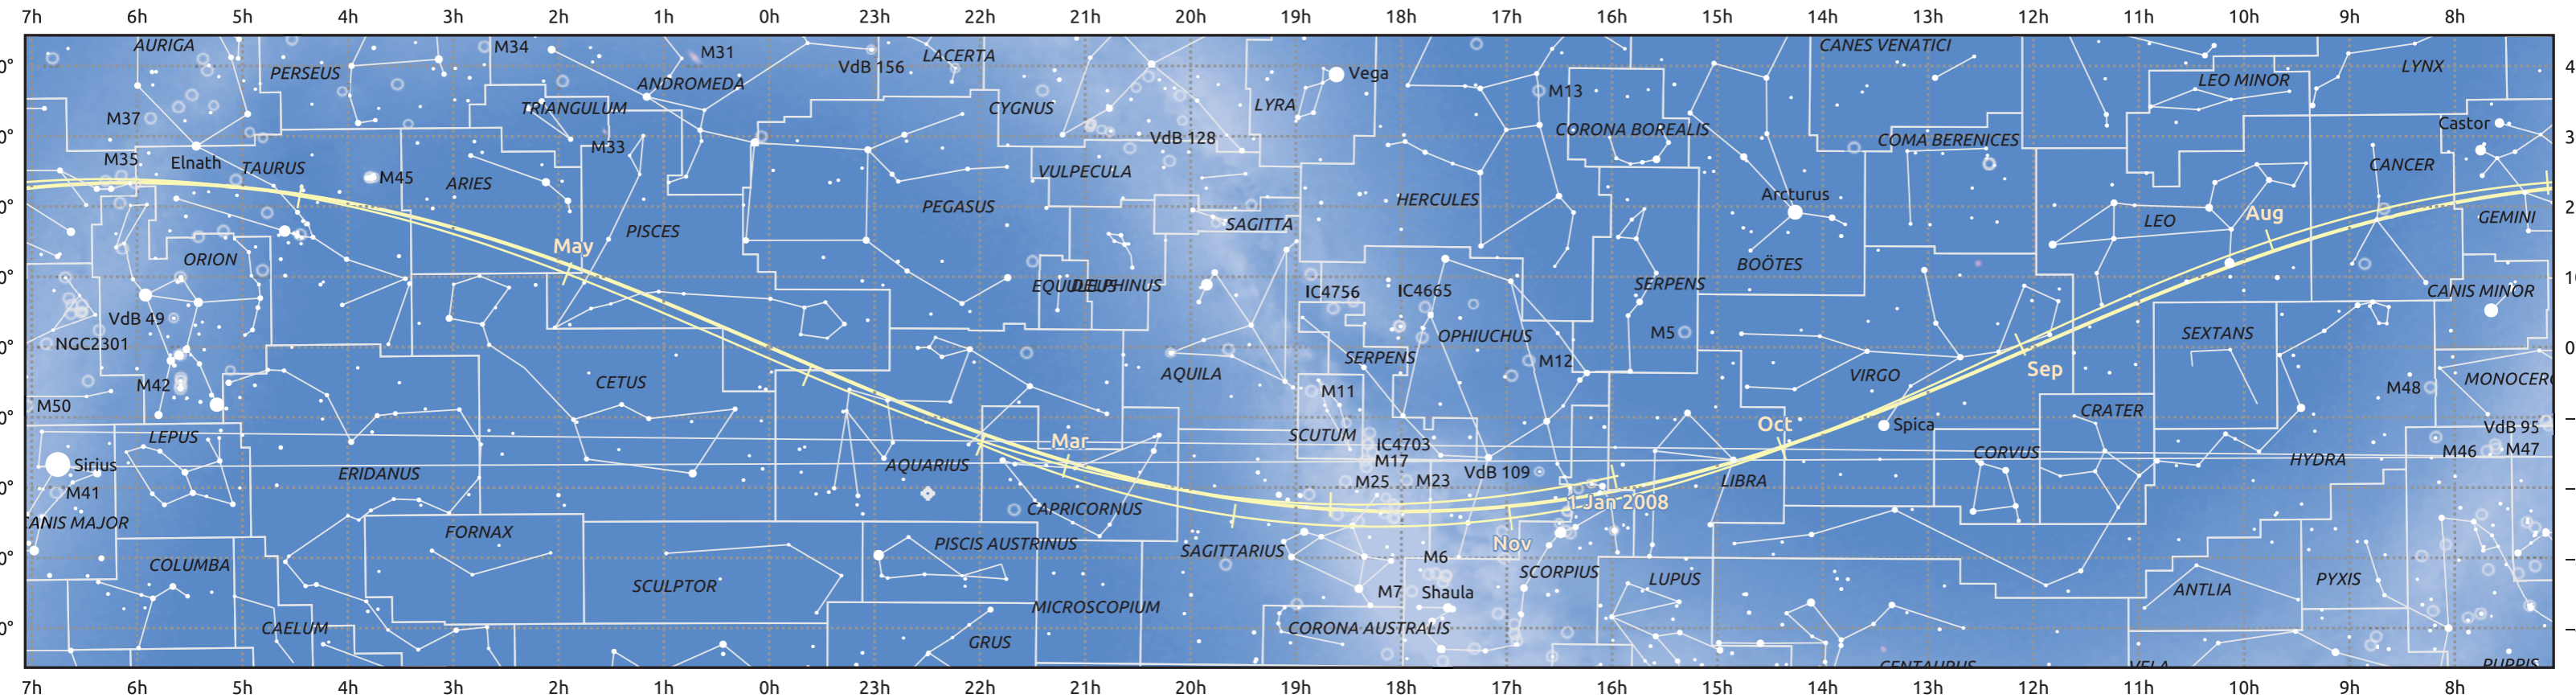

# The path of Venus in 2008

© Dominic Ford 2011–2025. Date markers placed at midnight UTC. Downloaded from <https://in-the-sky.org>

Magnitude scale:    • -5.0    • -4.0    • -3.0    • -2.0    • -1.0    ● 0.0    ● -1.0    ● -2.0

— Ecliptic Plane

◆ Galaxy   
 ○ Bright nebula   
 ○ Open cluster   
 ○ Globular cluster   
 ◇ Planetary nebula

Date	Mag	Phase	Angular size
2008 Jan 1	-4.1	76%	14.5"
2008 Apr 1	-3.9	95%	10.4"
2008 Jul 1	-3.9	99%	9.7"
2008 Oct 1	-3.9	86%	12.0"
2009 Jan 1	-4.3	58%	21.2"