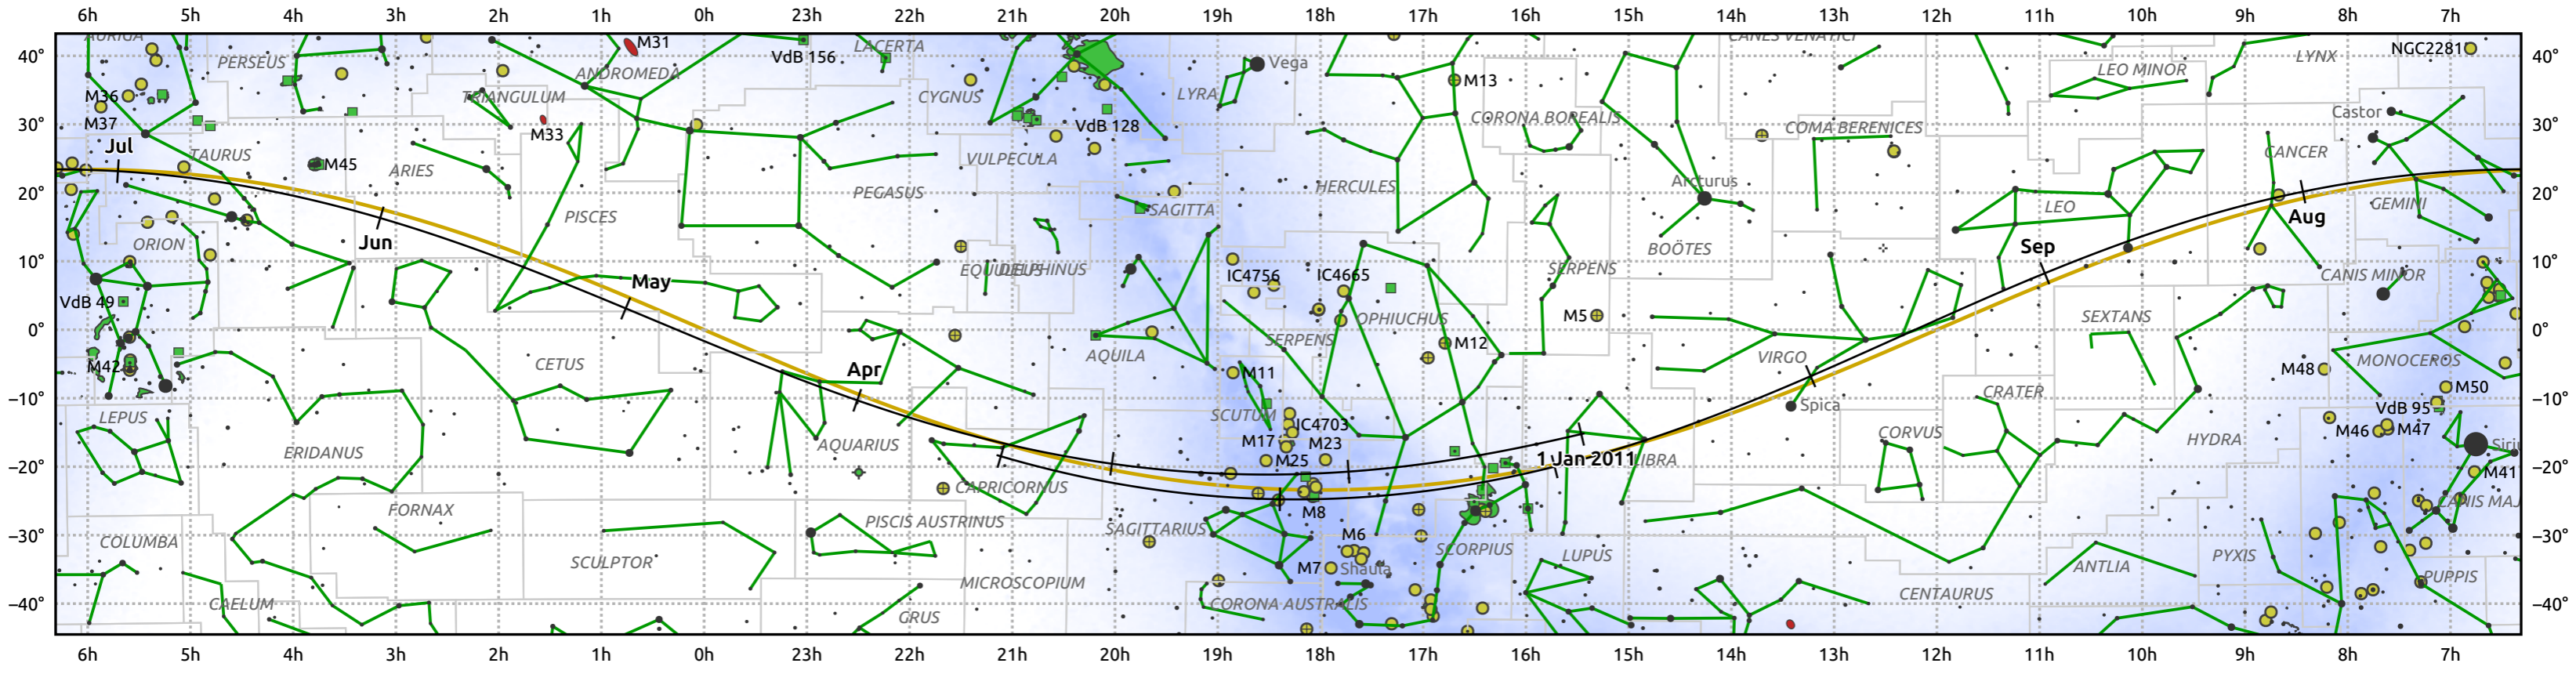

# The path of Venus in 2011

© Dominic Ford 2011–2025. Date markers placed at midnight UTC. Downloaded from <https://in-the-sky.org>

Magnitude scale:  -5.0  -4.0  -3.0  -2.0  -1.0  0.0  -1.0  -2.0

Ecliptic Plane

Galaxy  Bright nebula  Open cluster  Globular cluster  Planetary nebula

Date	Mag	Phase	Angular size
2011 Jan 1	-4.5	46%	27.1"
2011 Apr 1	-4.0	80%	13.3"
2011 Jul 1	-3.9	98%	10.0"
2011 Oct 1	-3.9	98%	10.0"
2012 Jan 1	-4.0	83%	12.9"