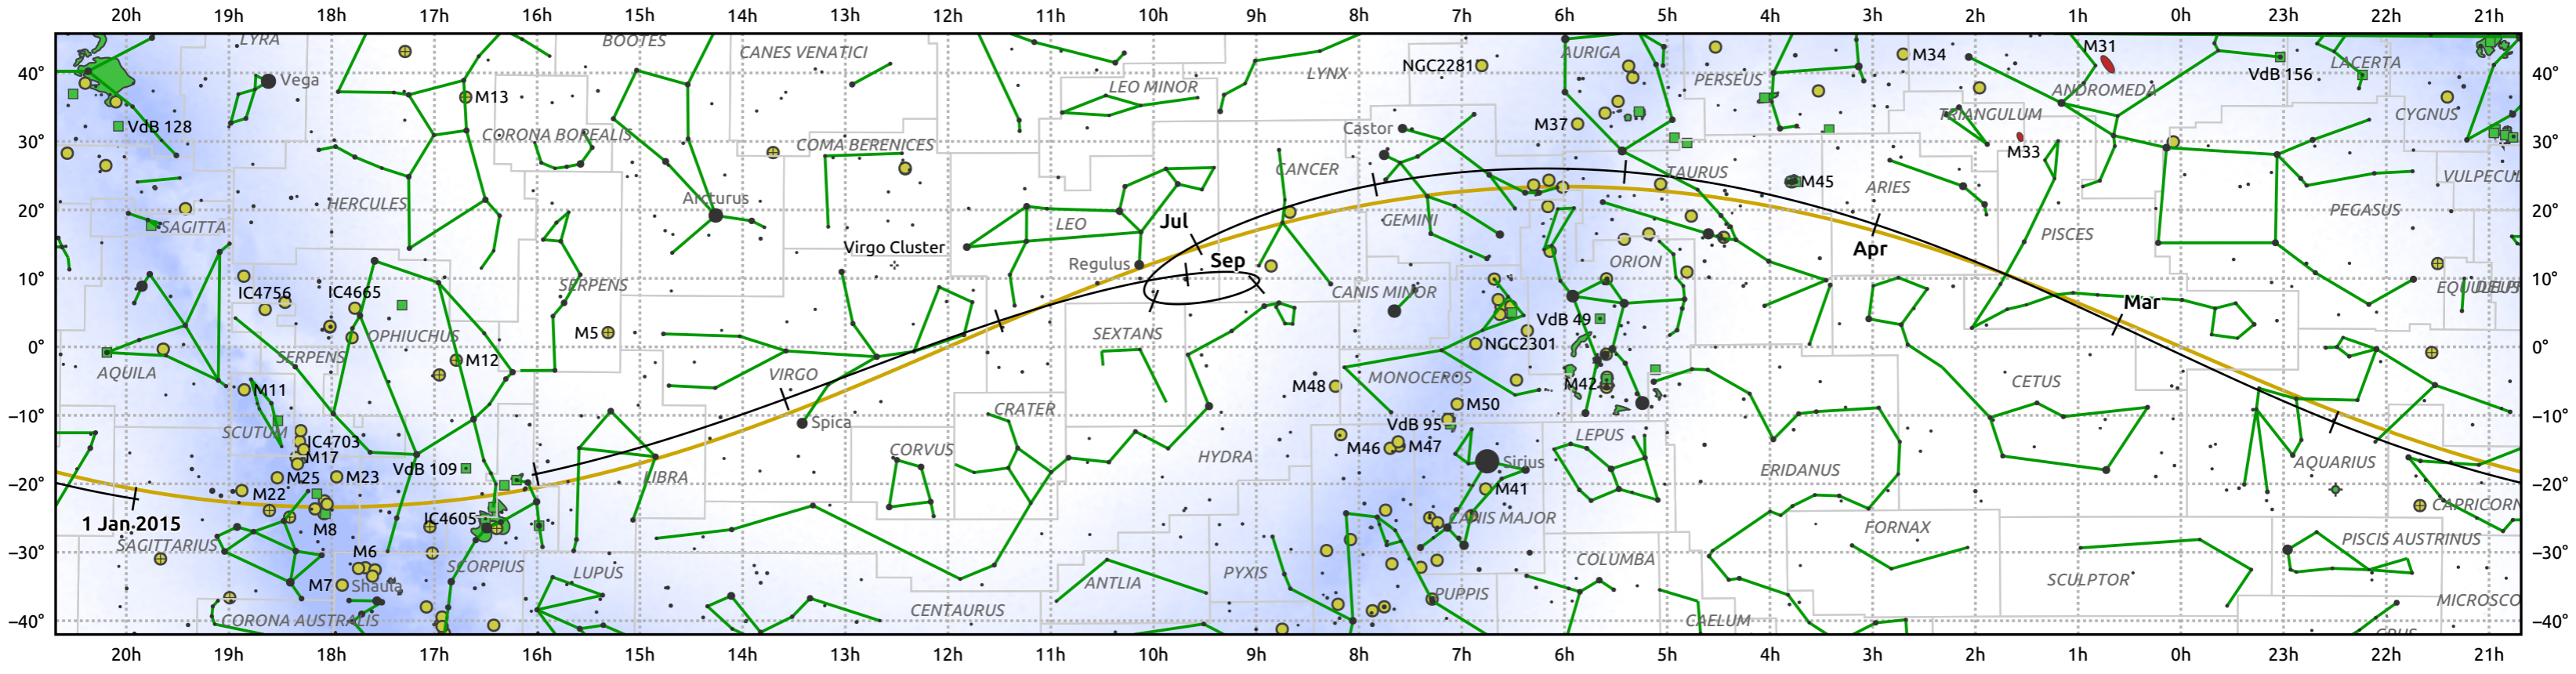

The path of Venus in 2015

© Dominic Ford 2011–2025. Date markers placed at midnight UTC. Downloaded from <https://in-the-sky.org>

Magnitude scale: -5.0 -4.0 -3.0 -2.0 -1.0 0.0 -1.0 -2.0

Ecliptic Plane

- Galaxy
- Bright nebula
- Open cluster
- + Globular cluster
- + Planetary nebula

Date	Mag	Phase	Angular size
2015 Jan 1	-3.9	96%	10.3"
2015 Apr 1	-4.0	78%	13.8"
2015 Jul 1	-4.4	34%	32.3"
2015 Oct 1	-4.5	35%	33.0"
2016 Jan 1	-4.1	77%	14.3"