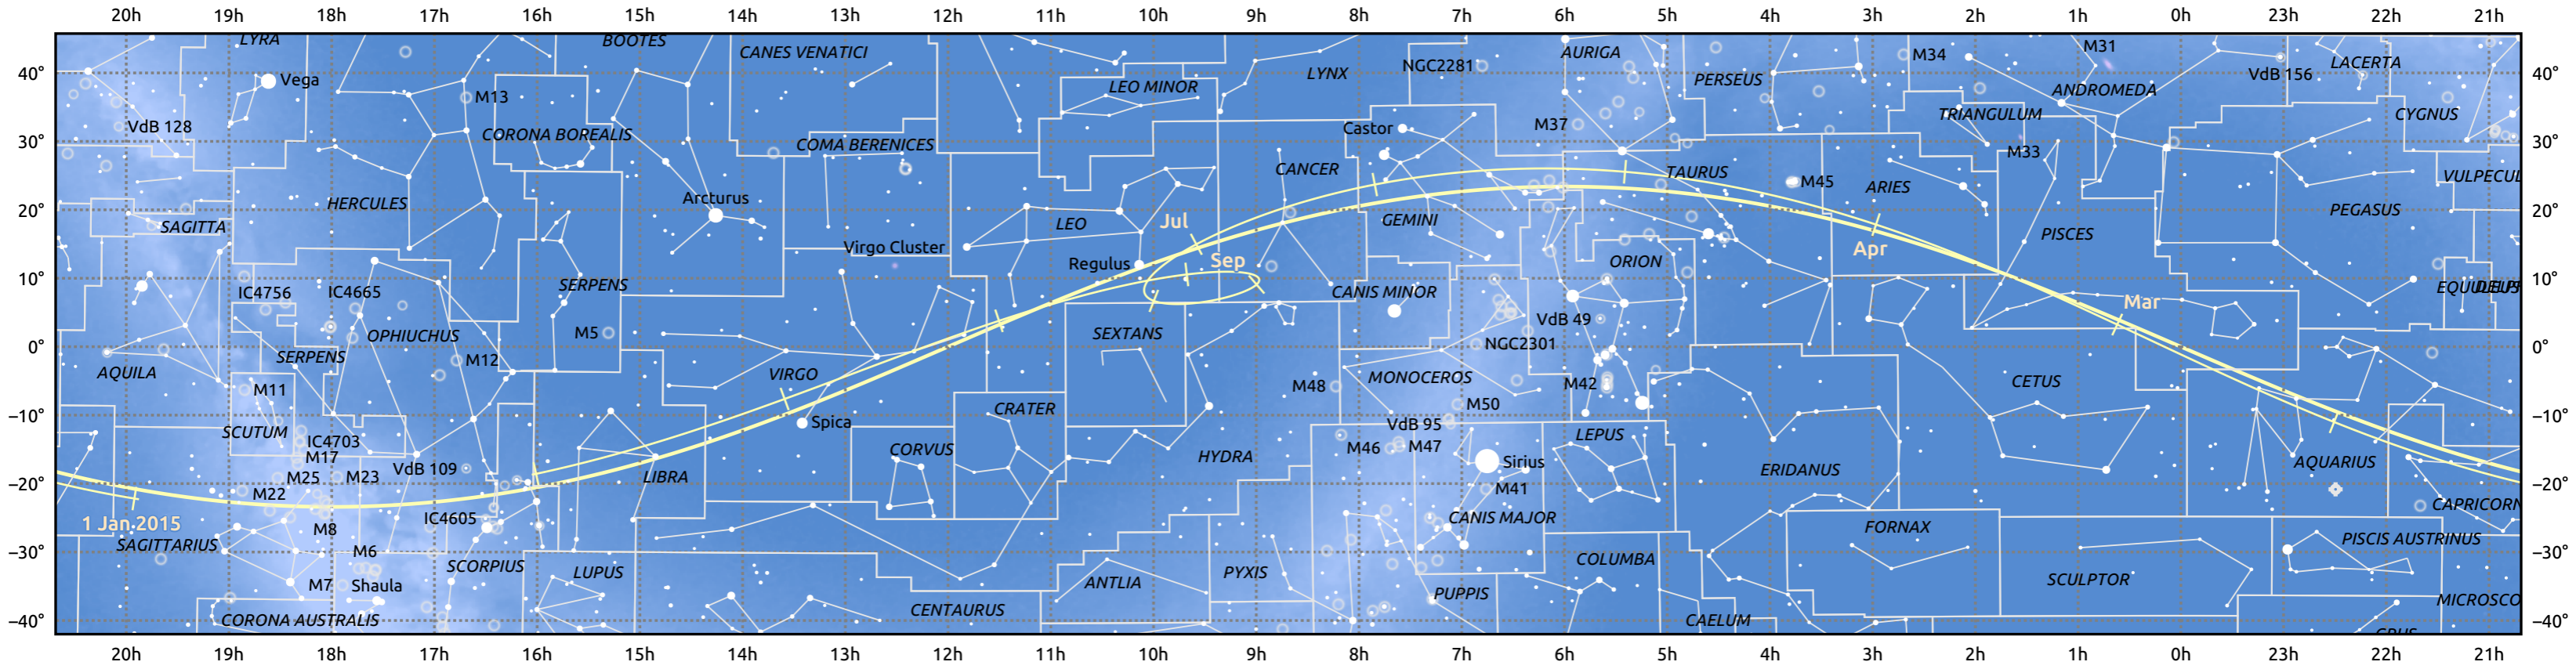

# The path of Venus in 2015

© Dominic Ford 2011–2025. Date markers placed at midnight UTC. Downloaded from <https://in-the-sky.org>

Magnitude scale:  -5.0  -4.0  -3.0  -2.0  -1.0  0.0  -1.0  -2.0

Ecliptic Plane

Galaxy  Bright nebula  Open cluster  Globular cluster  Planetary nebula

Date	Mag	Phase	Angular size
2015 Jan 1	-3.9	96%	10.3"
2015 Apr 1	-4.0	78%	13.8"
2015 Jul 1	-4.4	34%	32.3"
2015 Oct 1	-4.5	35%	33.0"
2016 Jan 1	-4.1	77%	14.3"