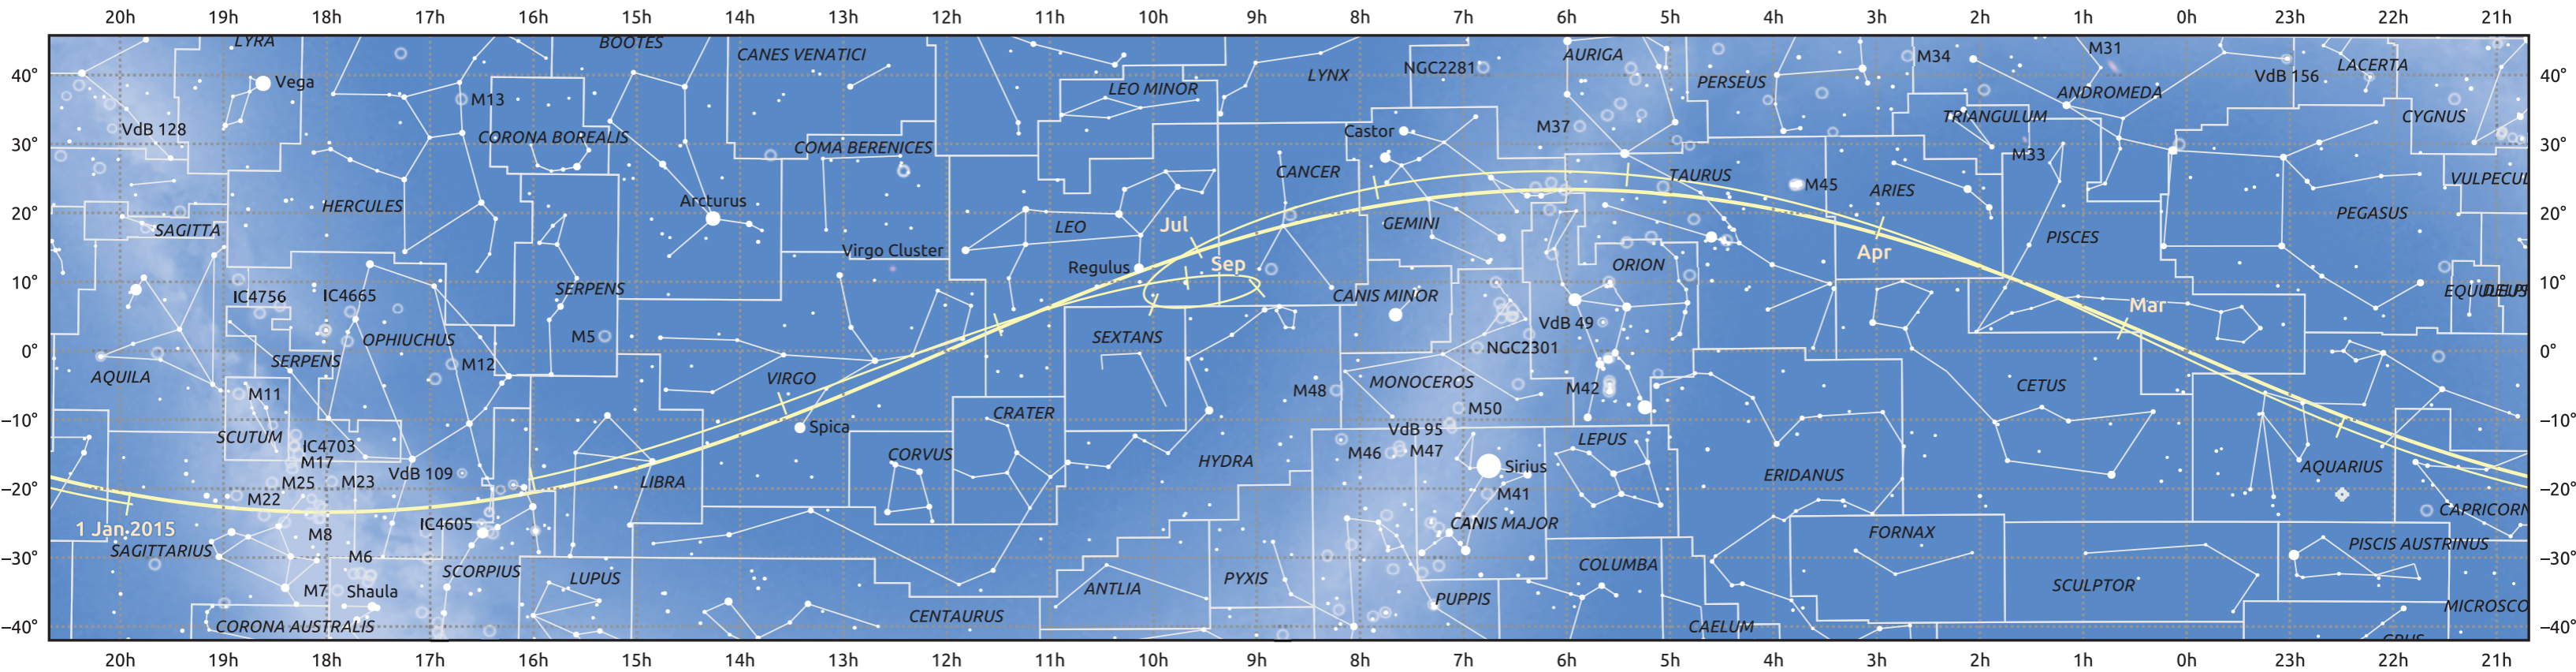

The path of Venus in 2015

© Dominic Ford 2011–2025. Date markers placed at midnight UTC. Downloaded from <https://in-the-sky.org>

Magnitude scale: -5.0 -4.0 -3.0 -2.0 -1.0 0.0 -1.0 -2.0

— Ecliptic Plane

- Galaxy
- Bright nebula
- Open cluster
- Globular cluster
- Planetary nebula

Date	Mag	Phase	Angular size
2015 Jan 1	-3.9	96%	10.3"
2015 Apr 1	-4.0	78%	13.8"
2015 Jul 1	-4.4	34%	32.3"
2015 Oct 1	-4.5	35%	33.0"
2016 Jan 1	-4.1	77%	14.3"