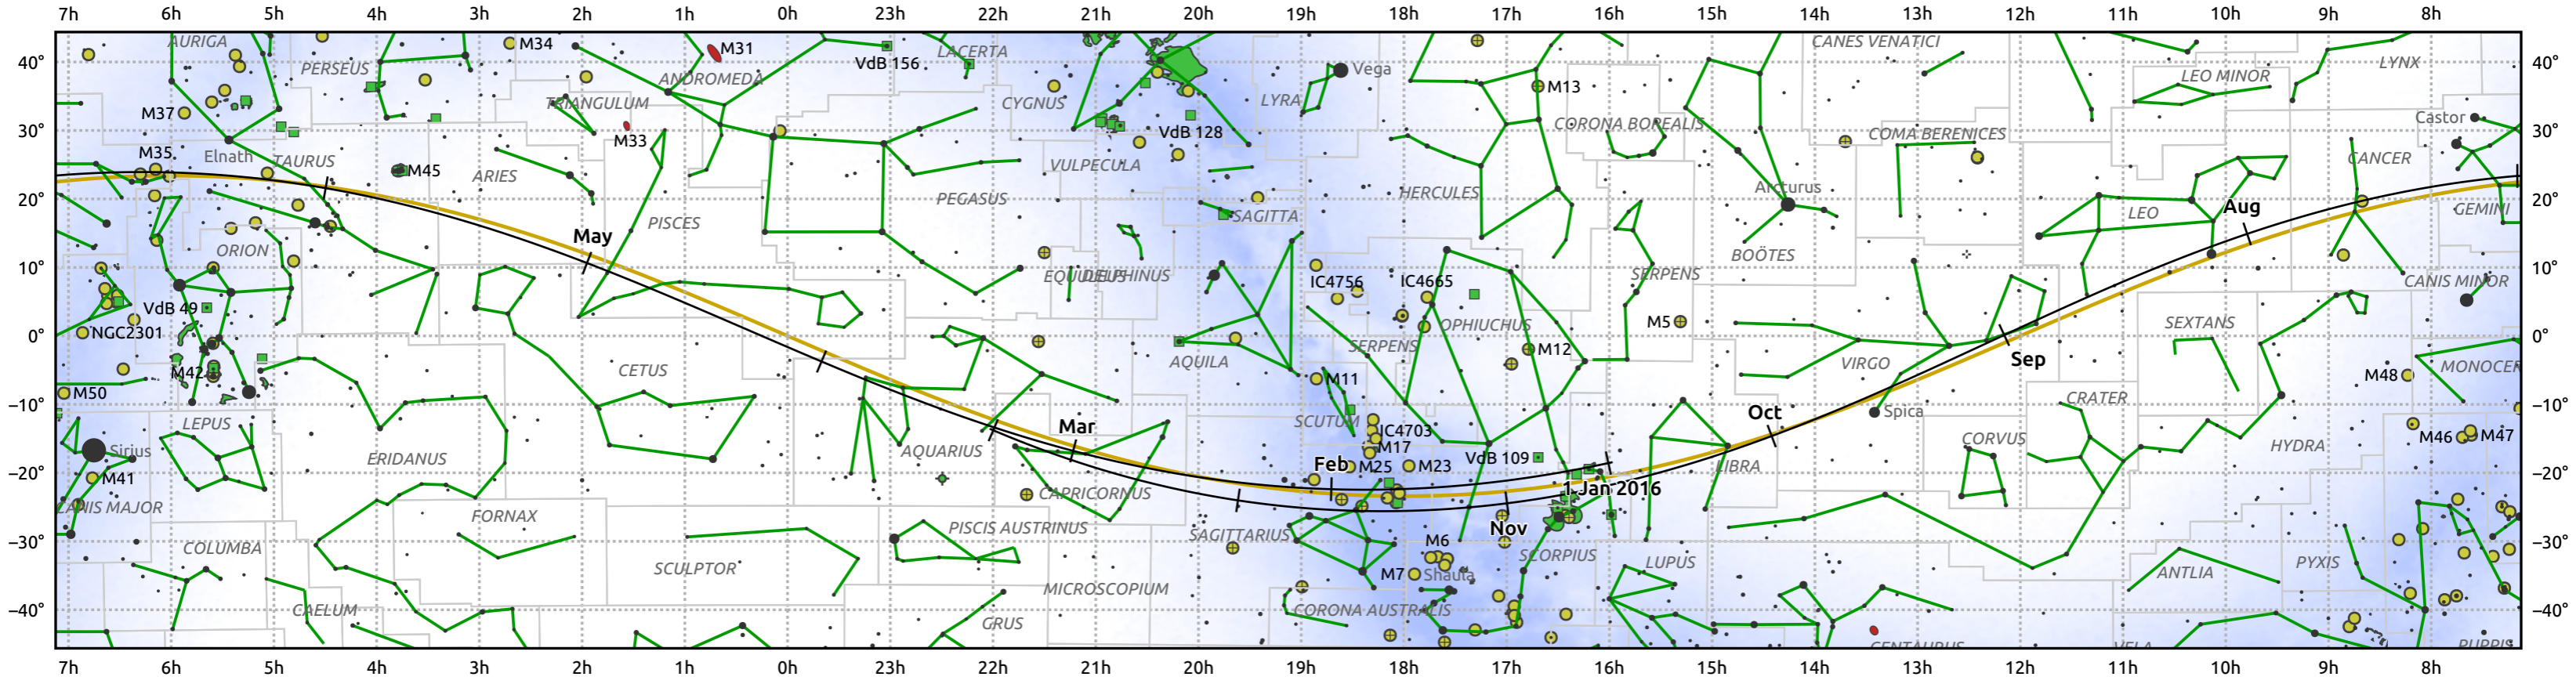

The path of Venus in 2016

© Dominic Ford 2011–2025. Date markers placed at midnight UTC. Downloaded from <https://in-the-sky.org>

Magnitude scale: -5.0 -4.0 -3.0 -2.0 -1.0 0.0 -1.0 -2.0

Ecliptic Plane

- Galaxy
- Bright nebula
- Open cluster
- Globular cluster
- Planetary nebula

Date	Mag	Phase	Angular size
2016 Jan 1	-4.1	77%	14.3"
2016 Apr 1	-3.9	96%	10.3"
2016 Jul 1	-3.9	99%	9.7"
2016 Oct 1	-3.9	85%	12.1"
2017 Jan 1	-4.3	57%	21.7"