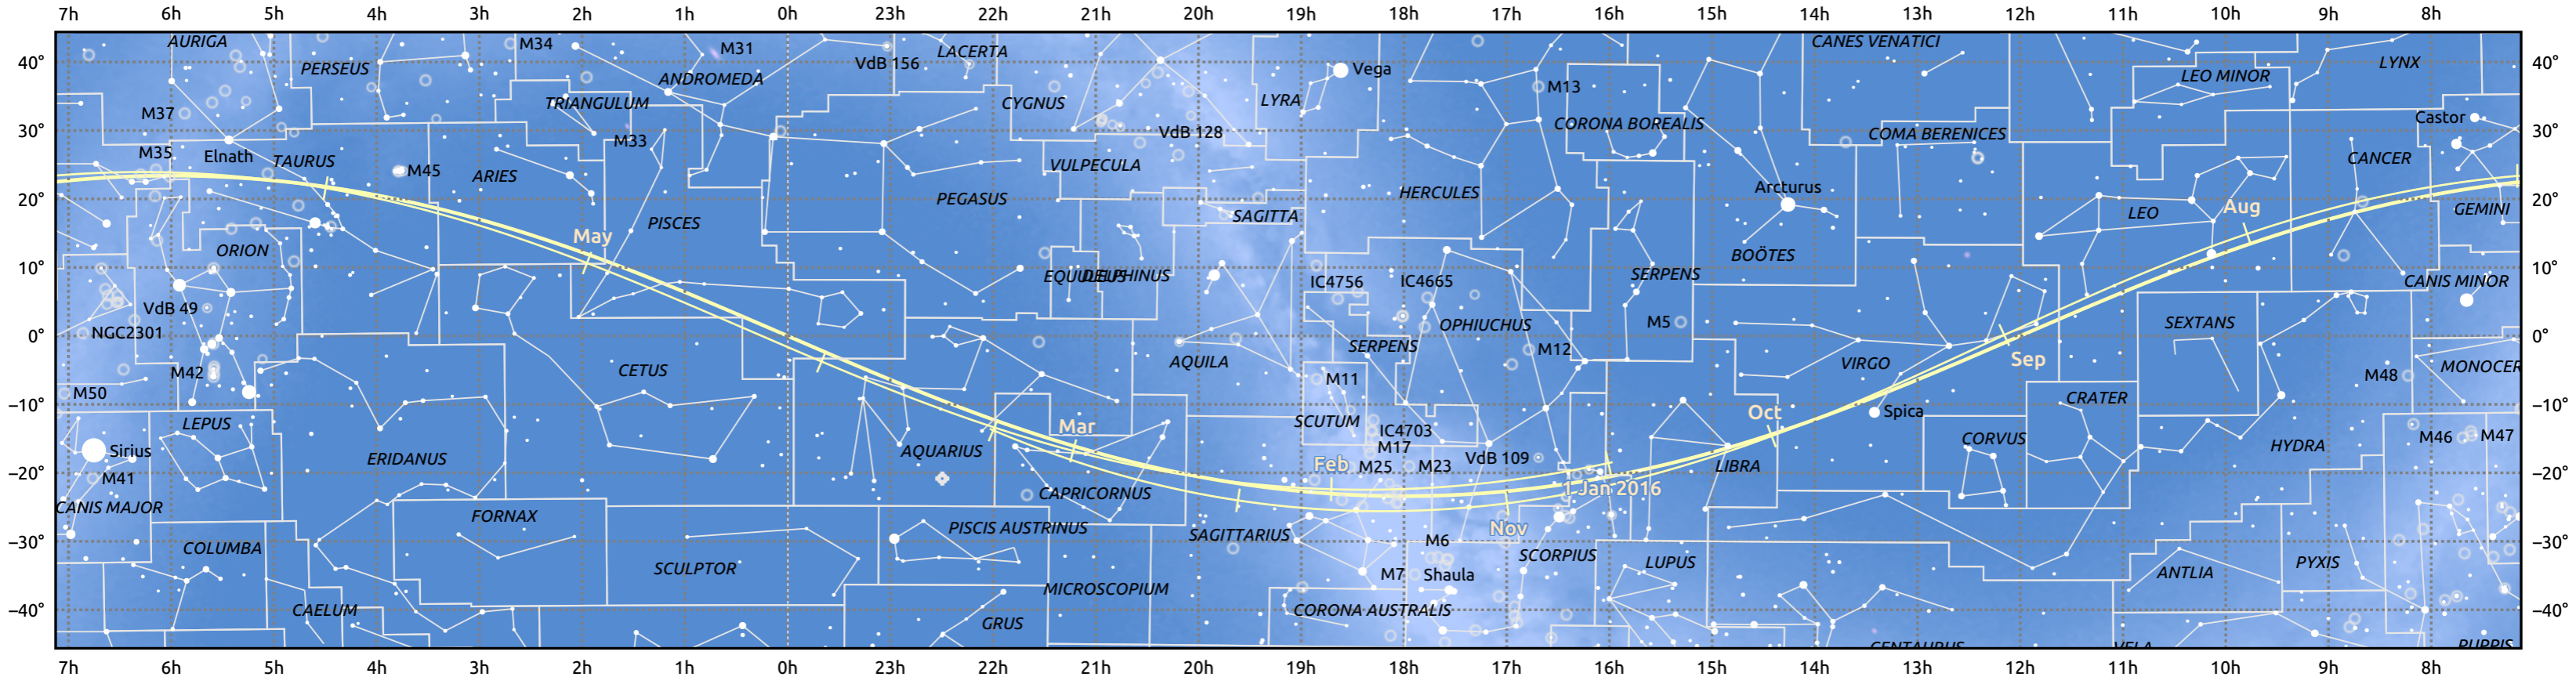

The path of Venus in 2016

© Dominic Ford 2011–2025. Date markers placed at midnight UTC. Downloaded from <https://in-the-sky.org>

Magnitude scale: -5.0 -4.0 -3.0 -2.0 -1.0 0.0 -1.0 -2.0

Ecliptic Plane

Galaxy Bright nebula Open cluster Globular cluster Planetary nebula

Date	Mag	Phase	Angular size
2016 Jan 1	-4.1	77%	14.3"
2016 Apr 1	-3.9	96%	10.3"
2016 Jul 1	-3.9	99%	9.7"
2016 Oct 1	-3.9	85%	12.1"
2017 Jan 1	-4.3	57%	21.7"