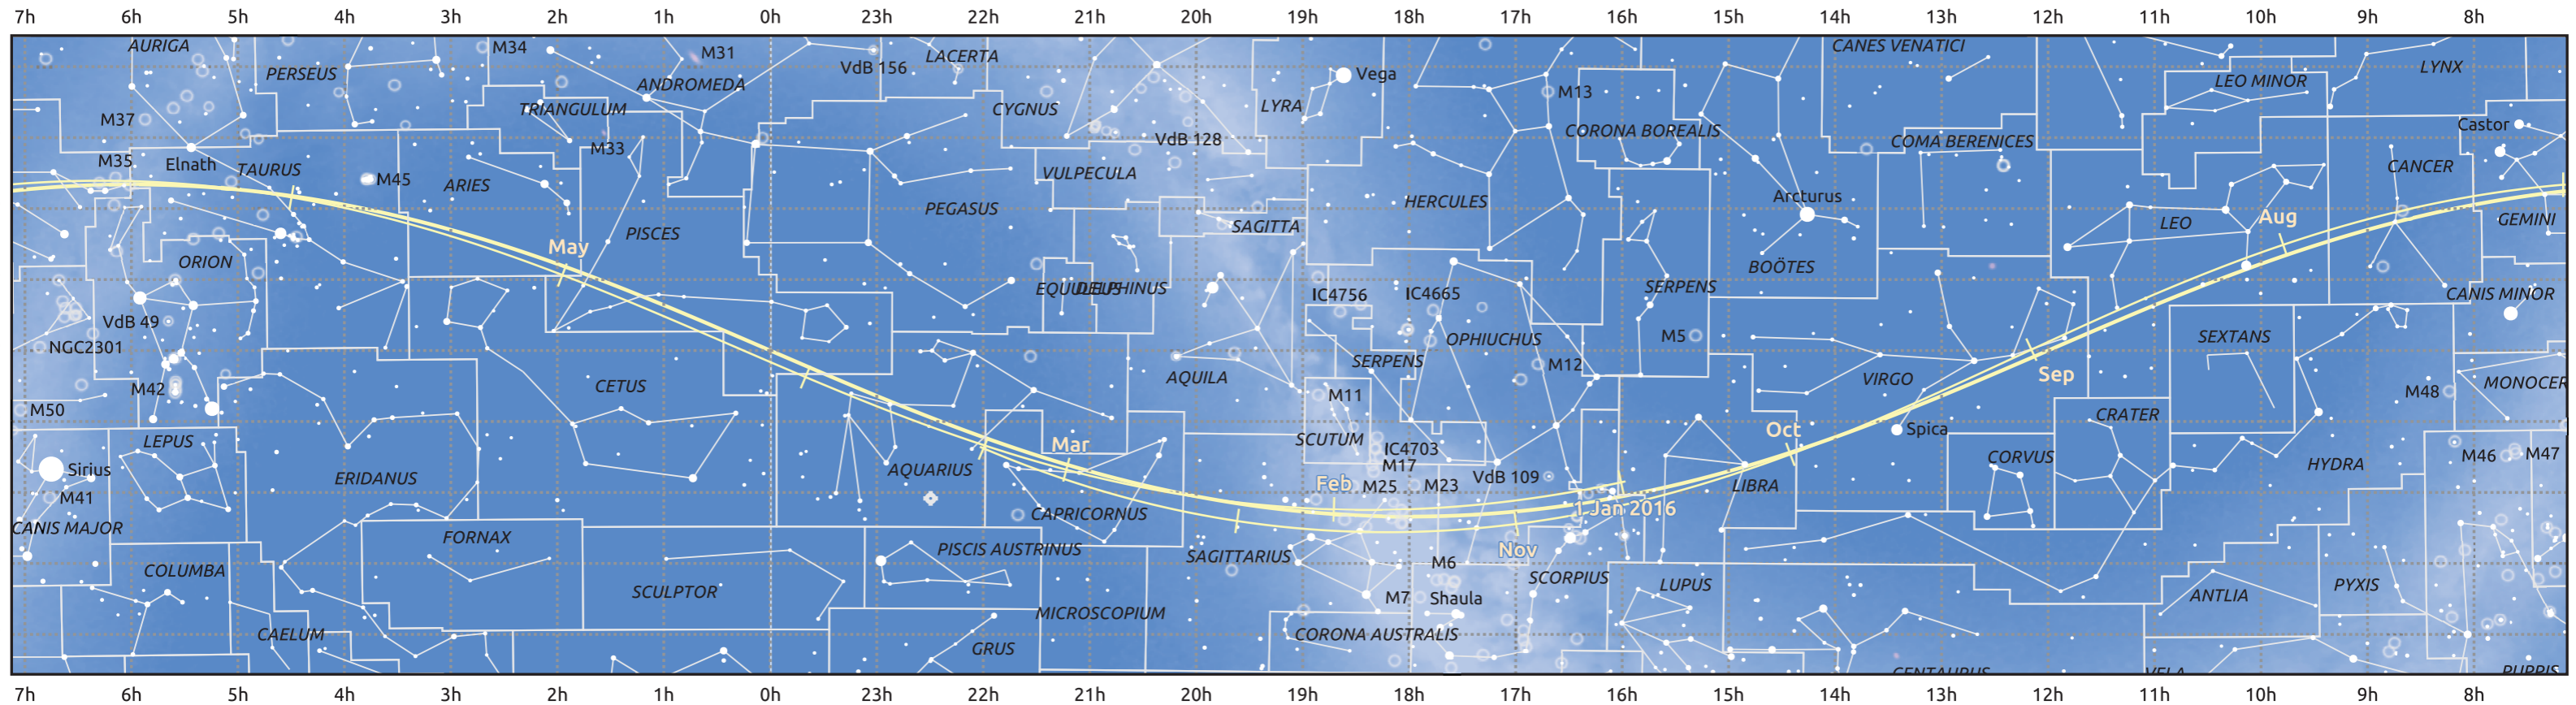

The path of Venus in 2016

© Dominic Ford 2011–2025. Date markers placed at midnight UTC. Downloaded from <https://in-the-sky.org>

Magnitude scale: -5.0 -4.0 -3.0 -2.0 -1.0 0.0 -1.0 -2.0

Ecliptic Plane

Galaxy Bright nebula Open cluster Globular cluster Planetary nebula

Date	Mag	Phase	Angular size
2016 Jan 1	-4.1	77%	14.3"
2016 Apr 1	-3.9	96%	10.3"
2016 Jul 1	-3.9	99%	9.7"
2016 Oct 1	-3.9	85%	12.1"
2017 Jan 1	-4.3	57%	21.7"