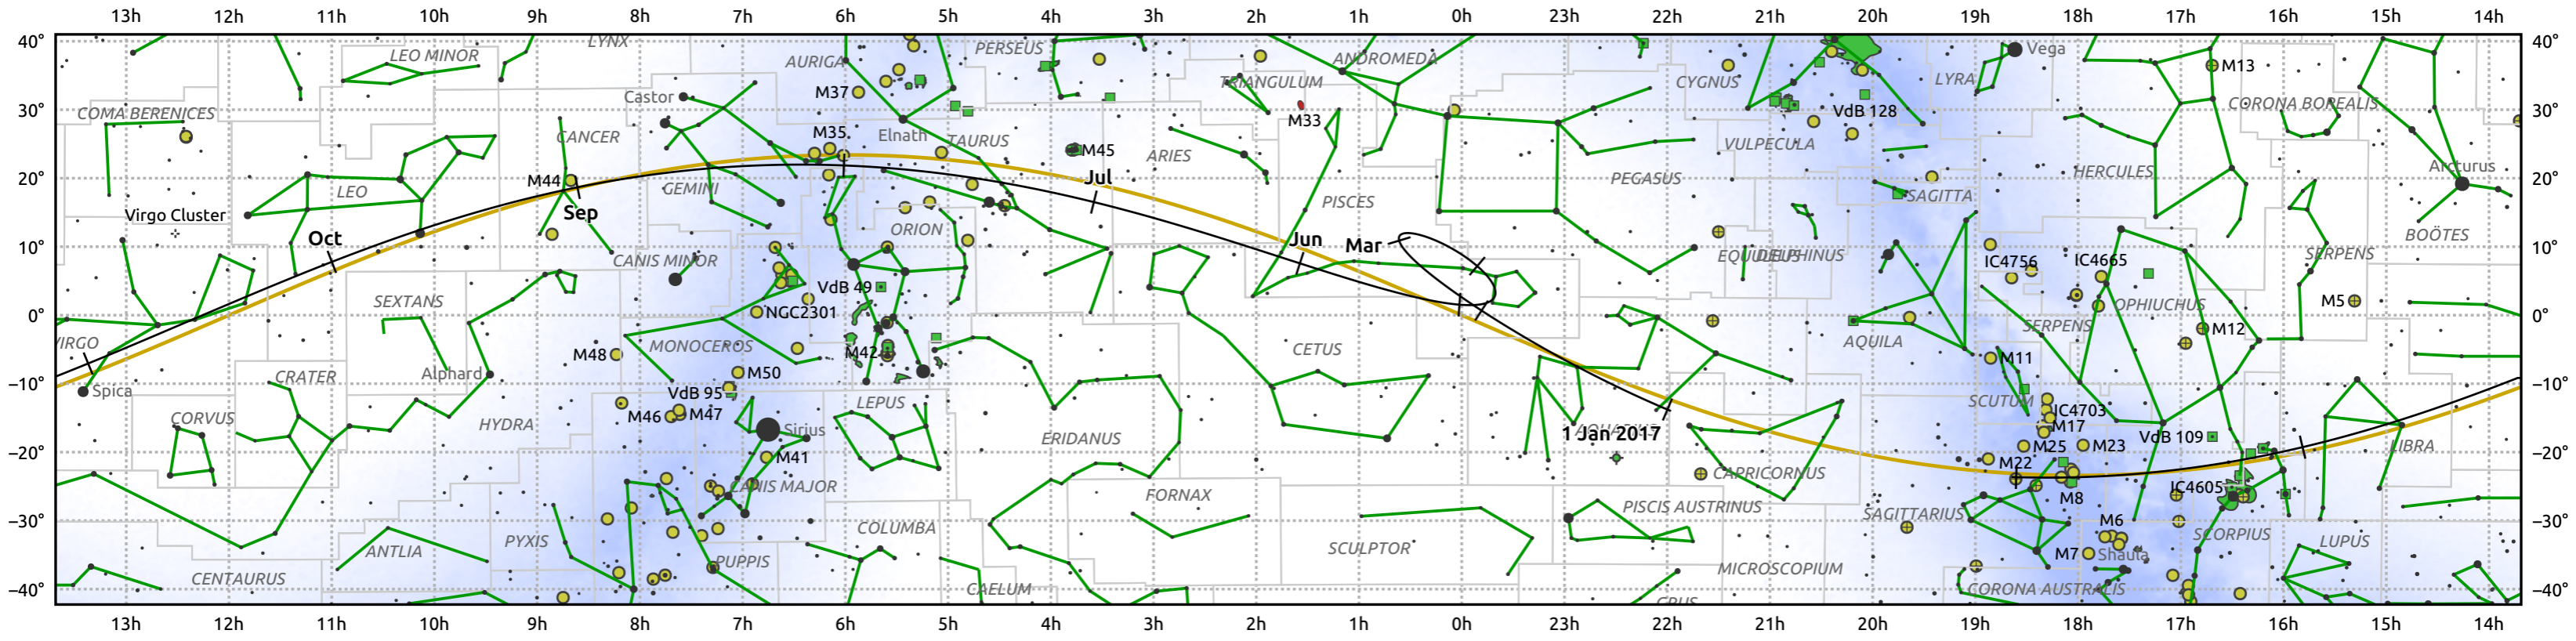

# The path of Venus in 2017

© Dominic Ford 2011–2025. Date markers placed at midnight UTC. Downloaded from <https://in-the-sky.org>

Magnitude scale:  -5.0  -4.0  -3.0  -2.0  -1.0  -2.0

Ecliptic Plane

- Galaxy
- Bright nebula
- Open cluster
- + Globular cluster
- + Planetary nebula

Date	Mag	Phase	Angular size
2017 Jan 1	-4.3	57%	21.7"
2017 Apr 1	-4.2	2%	57.9"
2017 Jul 1	-4.1	63%	18.2"
2017 Oct 1	-3.9	91%	11.2"
2018 Jan 1	-3.9	100%	9.8"