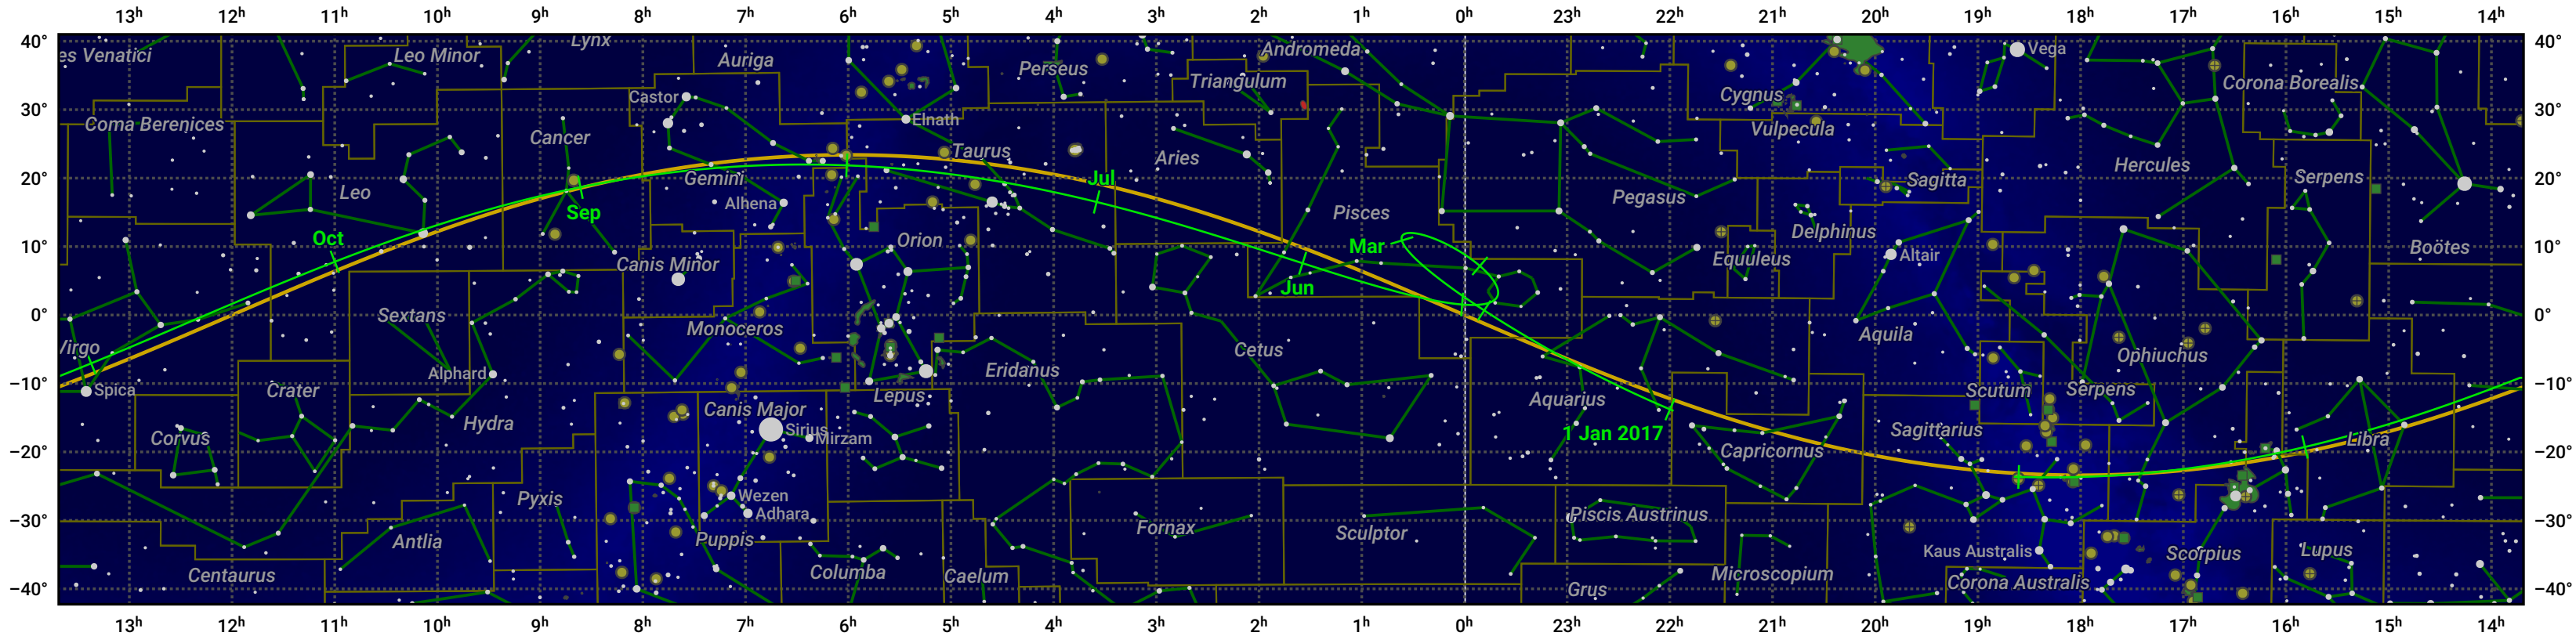

# The path of Venus in 2017

© Dominic Ford 2011–2023. Date markers placed at midnight UTC. Downloaded from <https://in-the-sky.org>

Magnitude scale:  -5.0  -4.0  -3.0  -2.0  -1.0  -2.0

Ecliptic Plane

Galaxy  Bright nebula  Open cluster  Globular cluster

Date	Mag	Phase	Angular size
2017 Jan 1	-4.3	57%	21.7"
2017 Apr 1	-4.2	2%	57.9"
2017 Jul 1	-4.1	63%	18.2"
2017 Oct 1	-3.9	91%	11.2"
2018 Jan 1	-3.9	100%	9.8"