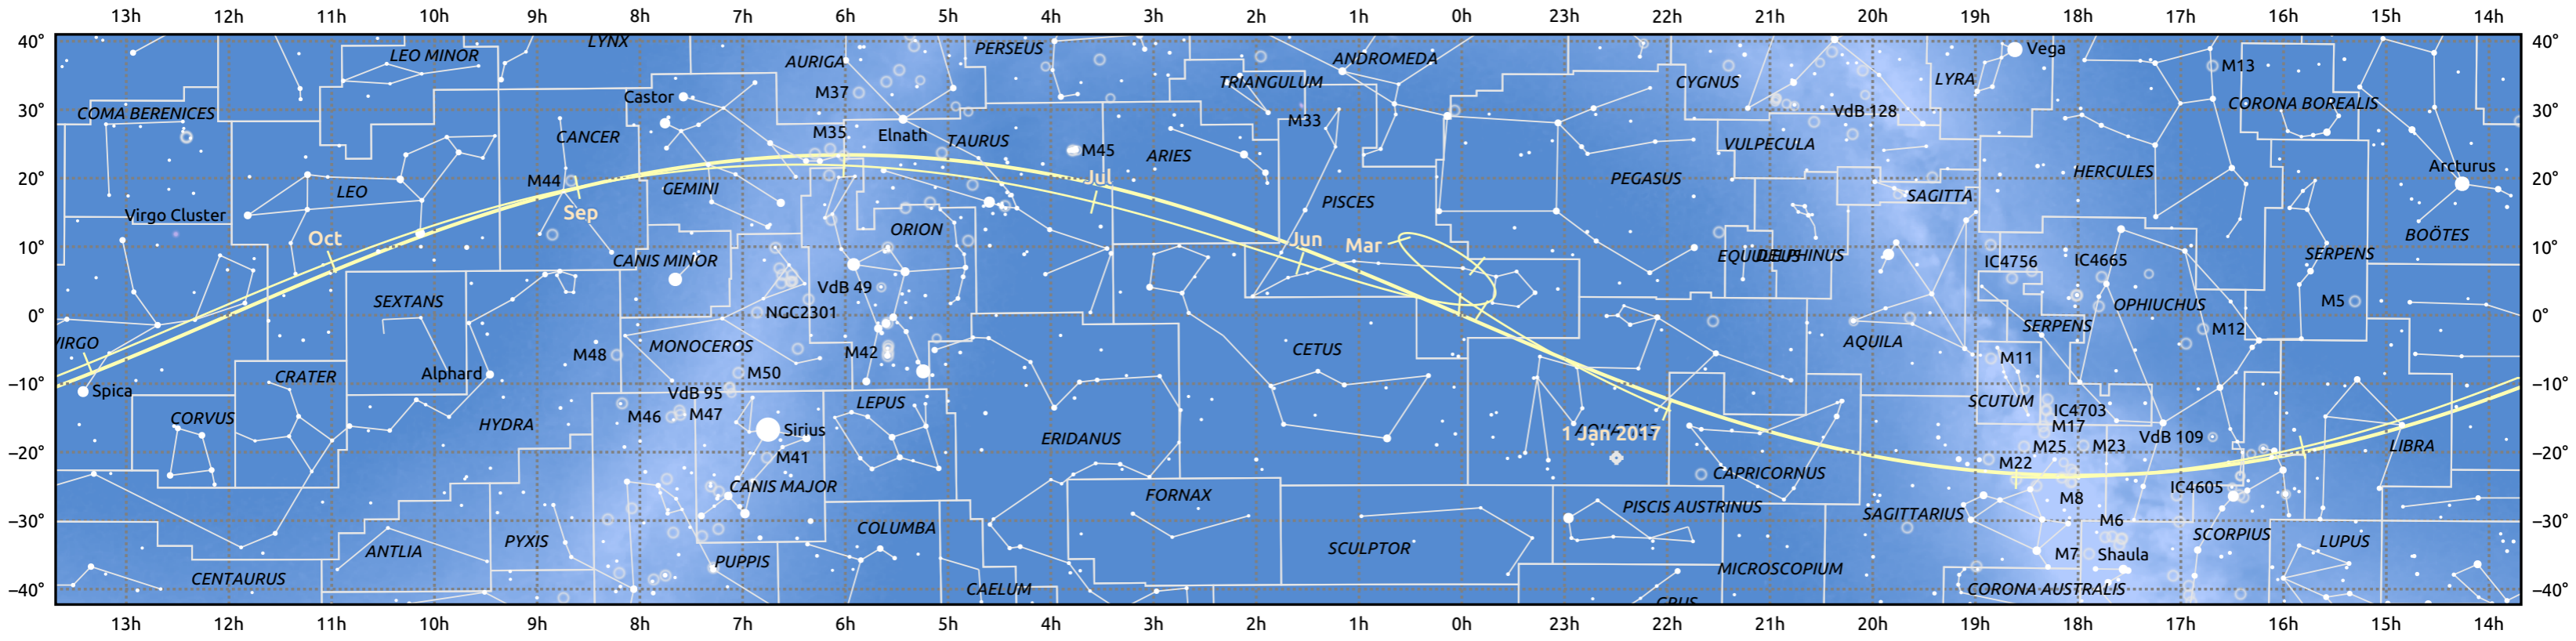

The path of Venus in 2017

© Dominic Ford 2011–2025. Date markers placed at midnight UTC. Downloaded from <https://in-the-sky.org>

Magnitude scale: -5.0 -4.0 -3.0 -2.0 -1.0 0.0 -1.0 -2.0

Ecliptic Plane

Galaxy Bright nebula Open cluster Globular cluster Planetary nebula

Date	Mag	Phase	Angular size
2017 Jan 1	-4.3	57%	21.7"
2017 Apr 1	-4.2	2%	57.9"
2017 Jul 1	-4.1	63%	18.2"
2017 Oct 1	-3.9	91%	11.2"
2018 Jan 1	-3.9	100%	9.8"