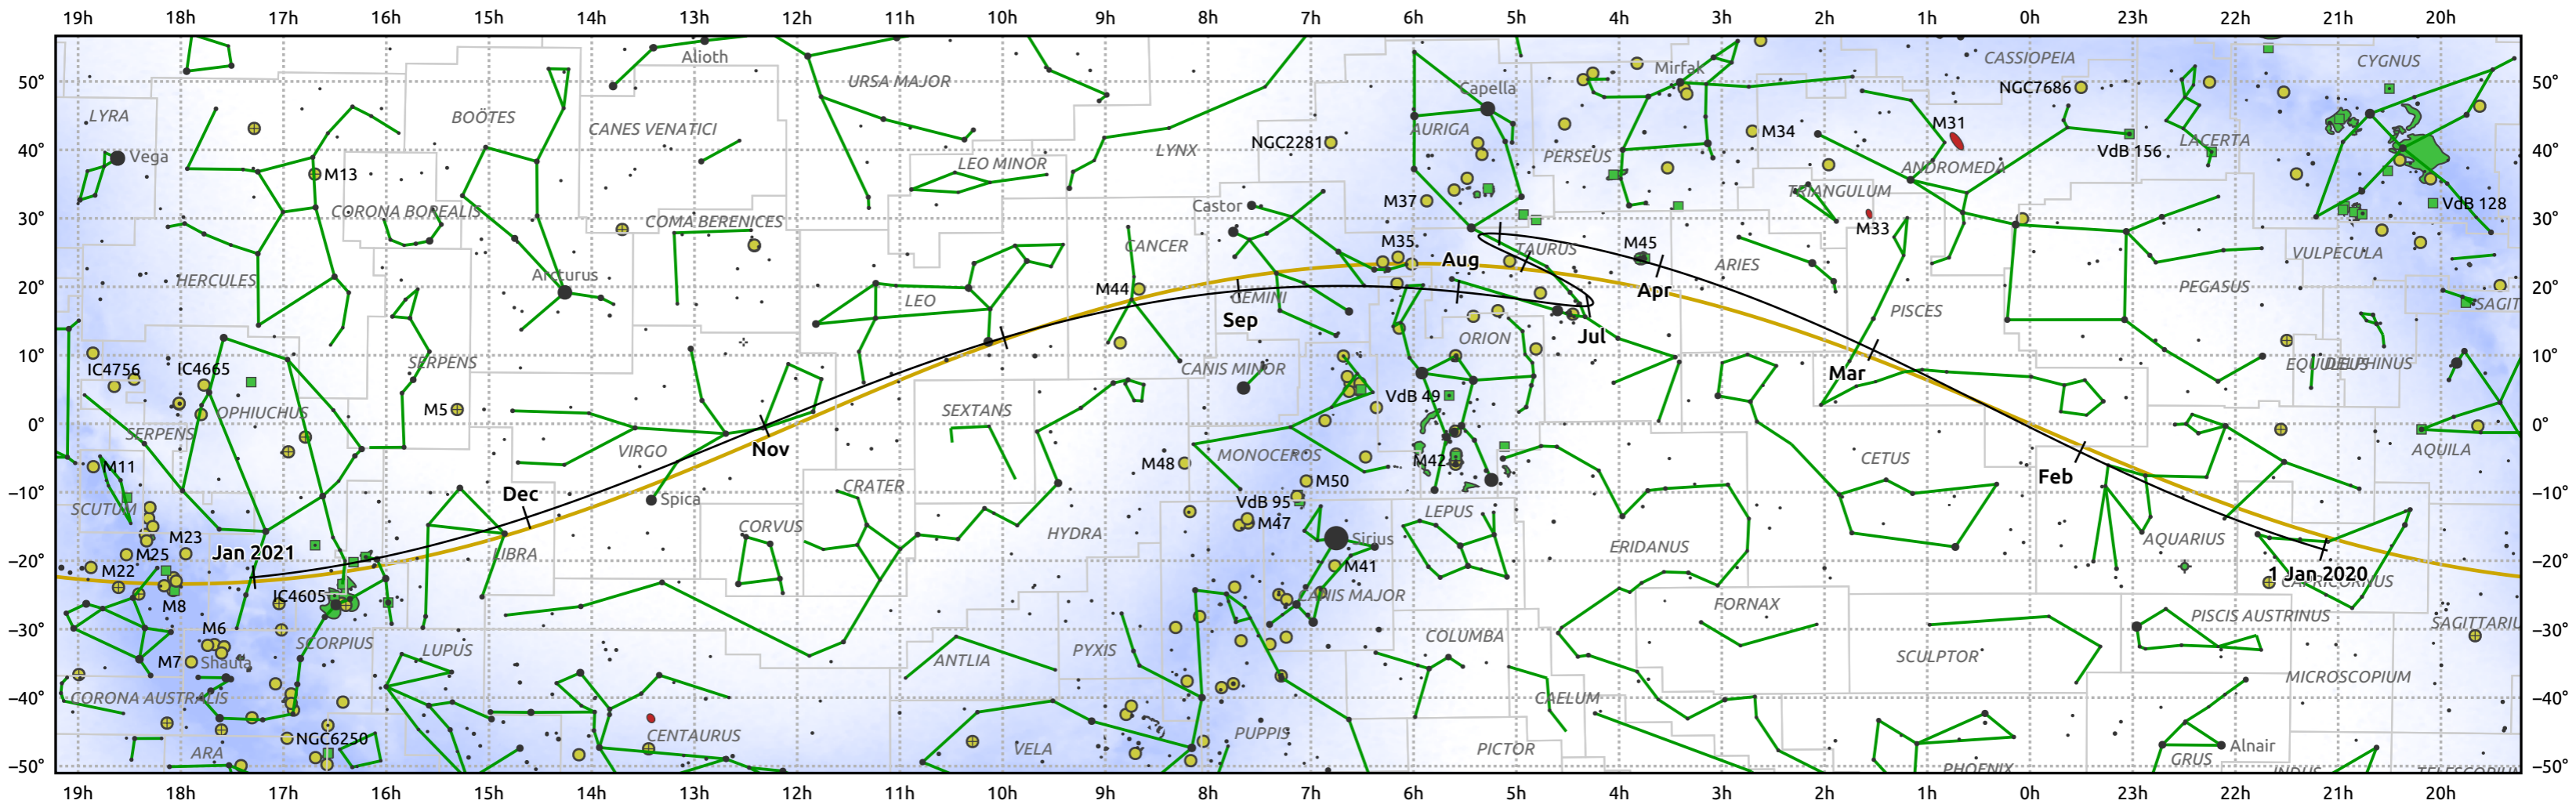

# The path of Venus in 2020

© Dominic Ford 2011–2025. Date markers placed at midnight UTC. Downloaded from <https://in-the-sky.org>

Magnitude scale:  -5.0  -4.0  -3.0  -2.0  -1.0  0.0  -1.0  -2.0

Ecliptic Plane

Galaxy  Bright nebula  Open cluster  Globular cluster  Planetary nebula

Date	Mag	Phase	Angular size
2020 Jan 1	-4.0	82%	13.1"
2020 Apr 1	-4.4	47%	25.5"
2020 Jul 1	-4.5	19%	43.1"
2020 Oct 1	-4.1	72%	15.6"
2021 Jan 1	-3.9	94%	10.7"