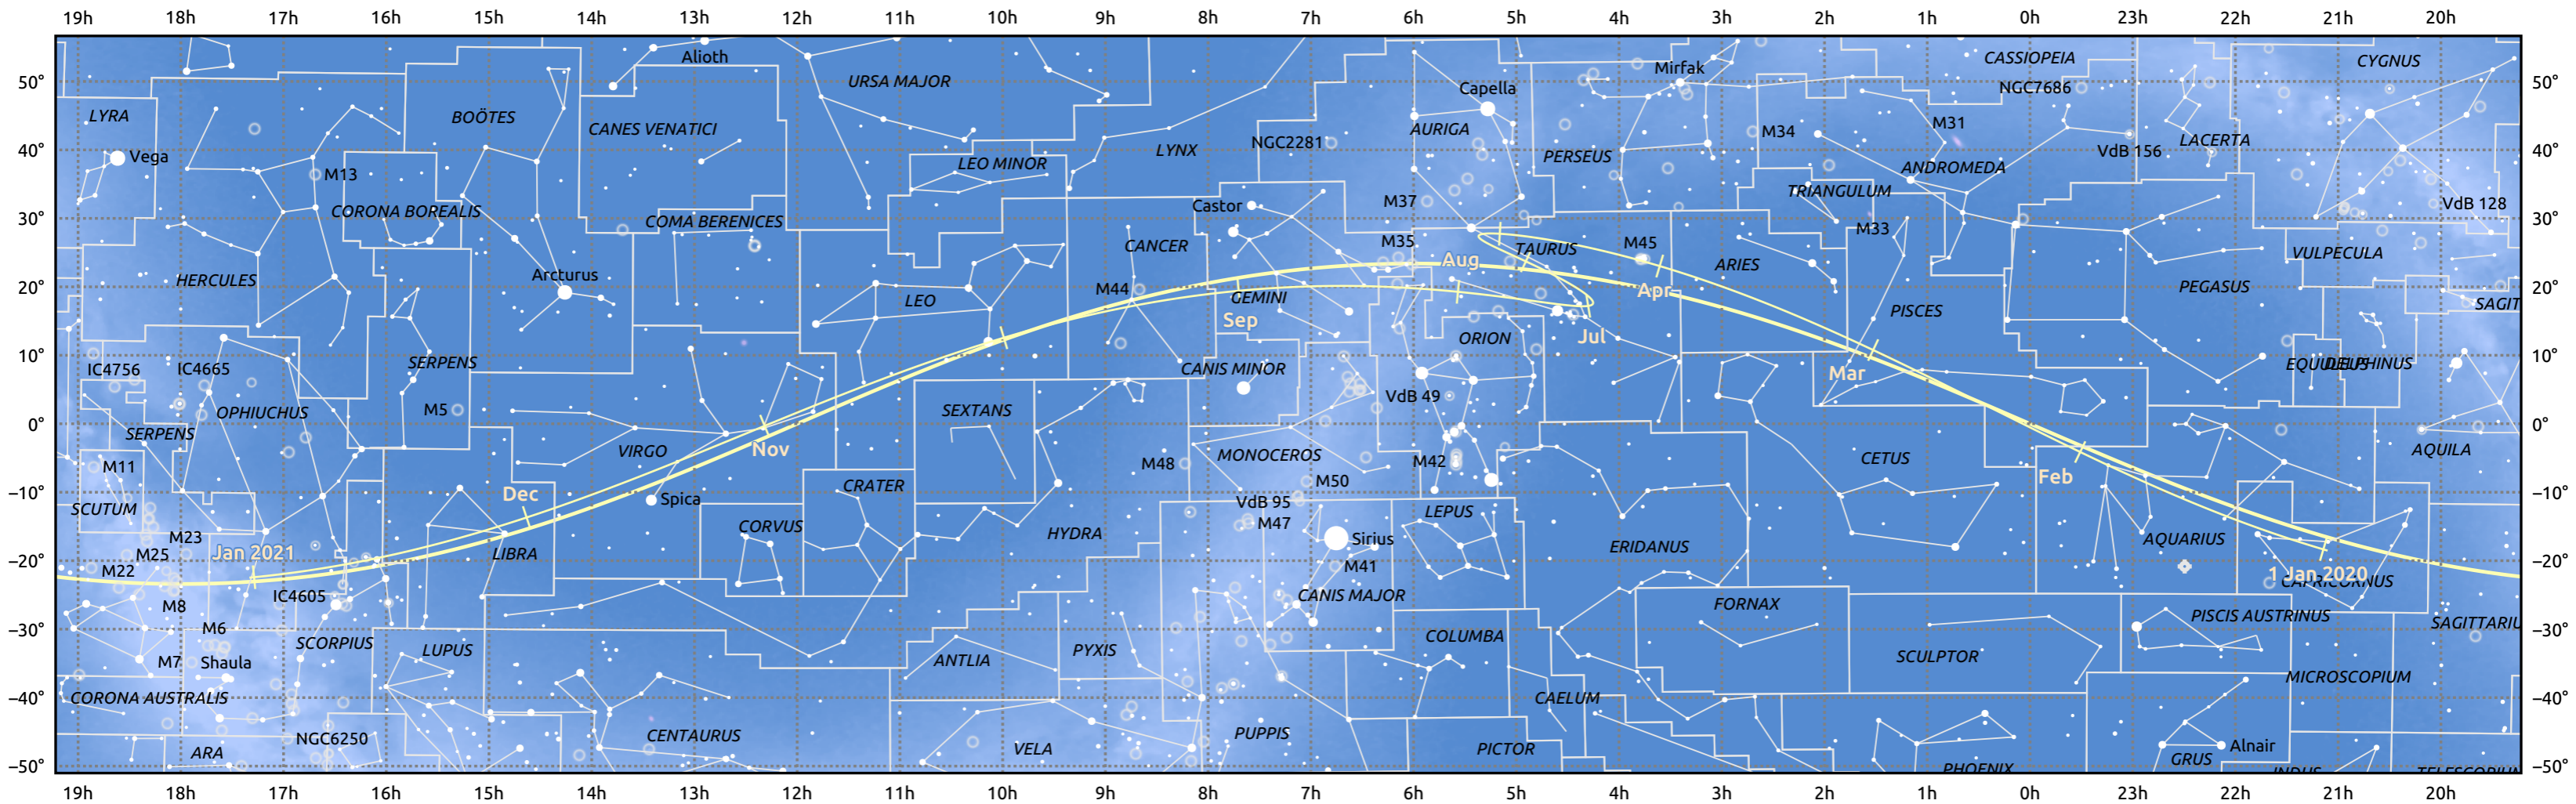

# The path of Venus in 2020

© Dominic Ford 2011–2025. Date markers placed at midnight UTC. Downloaded from <https://in-the-sky.org>

Magnitude scale:  -5.0  -4.0  -3.0  -2.0  -1.0  0.0  -1.0  -2.0

Ecliptic Plane

Galaxy  Bright nebula  Open cluster  Globular cluster  Planetary nebula

Date	Mag	Phase	Angular size
2020 Jan 1	-4.0	82%	13.1"
2020 Apr 1	-4.4	47%	25.5"
2020 Jul 1	-4.5	19%	43.1"
2020 Oct 1	-4.1	72%	15.6"
2021 Jan 1	-3.9	94%	10.7"