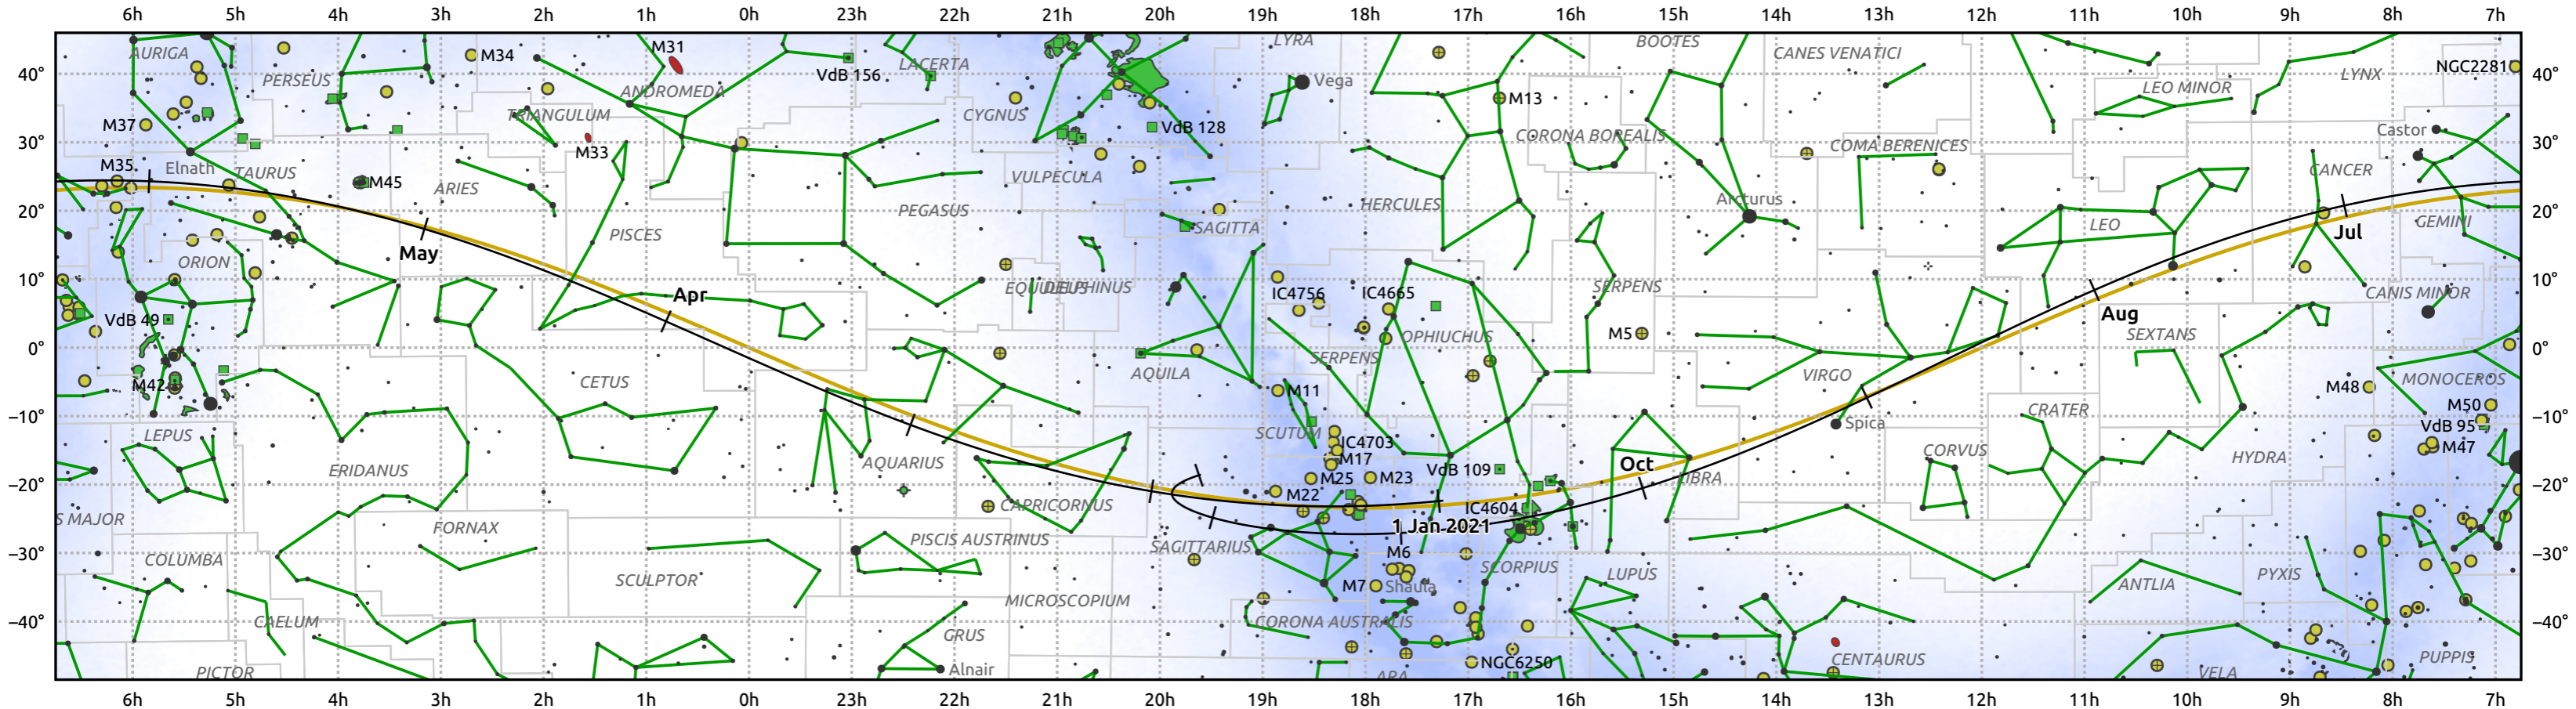

The path of Venus in 2021

© Dominic Ford 2011–2025. Date markers placed at midnight UTC. Downloaded from <https://in-the-sky.org>

Magnitude scale: -5.0 -4.0 -3.0 -2.0 -1.0 0.0 -1.0 -2.0

Ecliptic Plane

- Galaxy
- Bright nebula
- Open cluster
- Globular cluster
- Planetary nebula

Date	Mag	Phase	Angular size
2021 Jan 1	-3.9	94%	10.7"
2021 Apr 1	-3.9	100%	9.7"
2021 Jul 1	-3.9	90%	11.2"
2021 Oct 1	-4.2	62%	18.8"
2022 Jan 1	-4.3	2%	61.0"