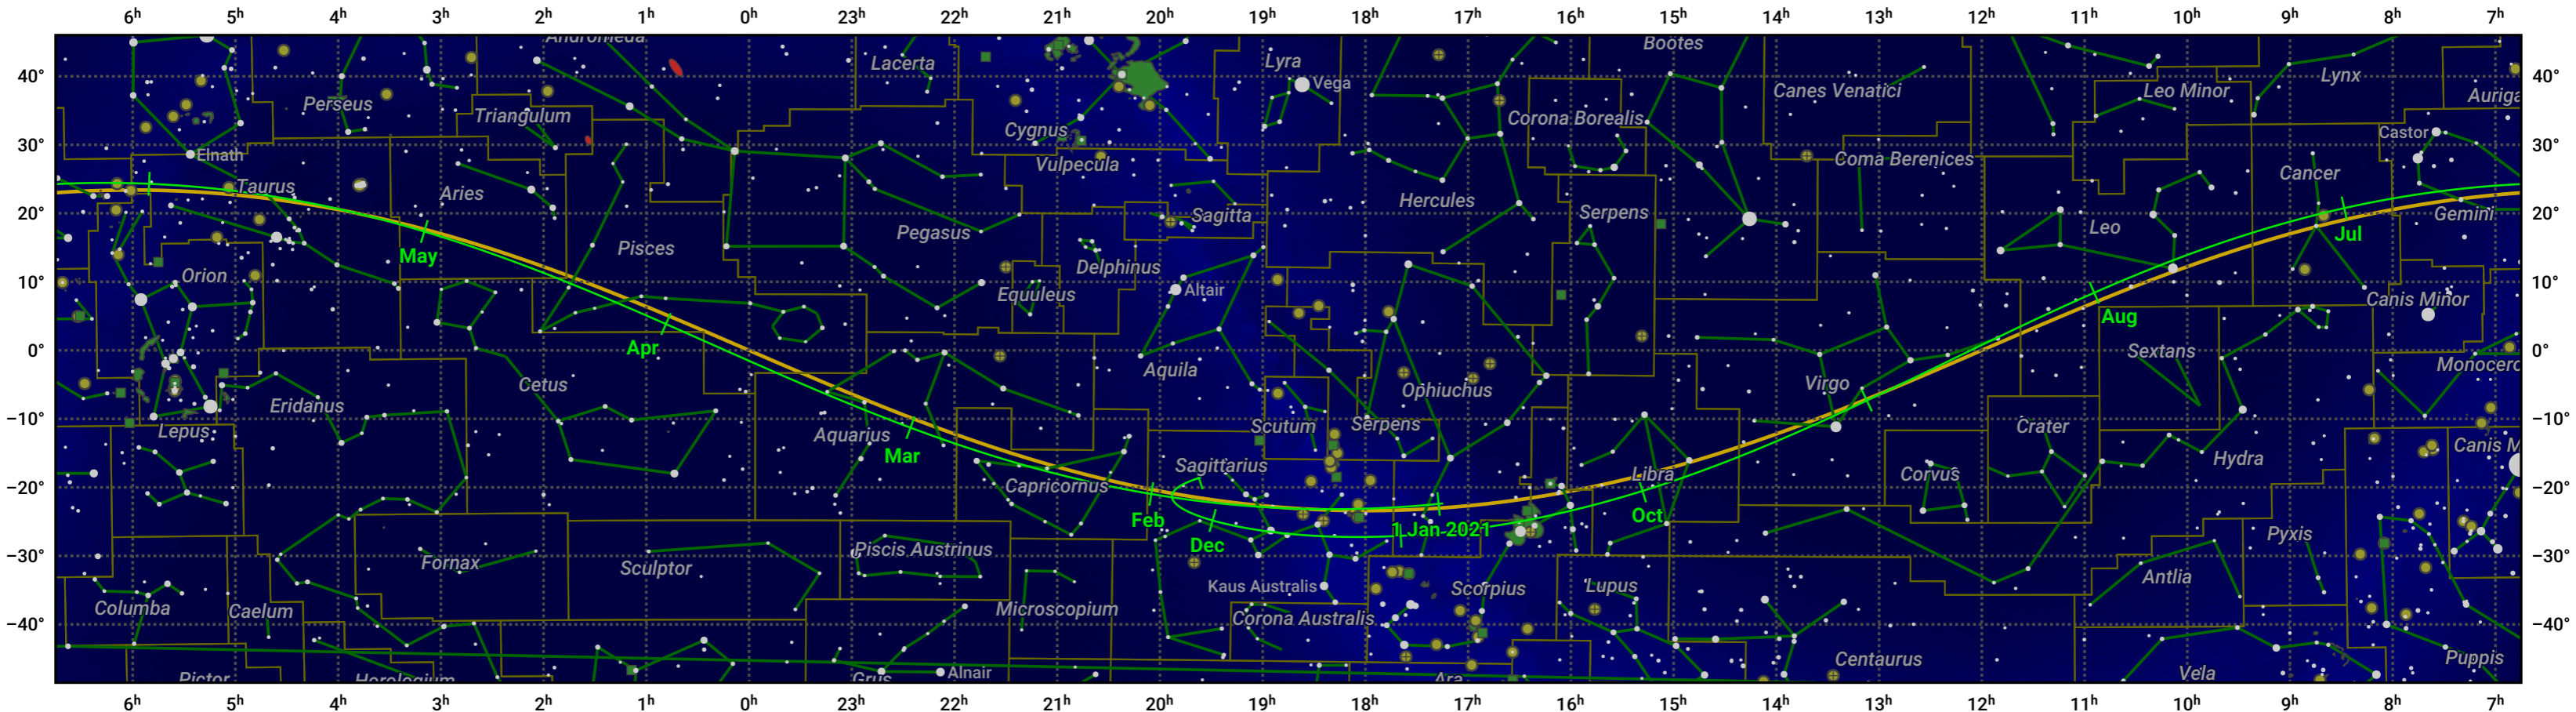

The path of Venus in 2021

© Dominic Ford 2011–2023. Date markers placed at midnight UTC. Downloaded from <https://in-the-sky.org>

Date	Mag	Phase	Angular size
2021 Jan 1	-3.9	94%	10.7"
2021 Apr 1	-3.9	100%	9.7"
2021 Jul 1	-3.9	90%	11.2"
2021 Oct 1	-4.2	62%	18.8"
2022 Jan 1	-4.3	2%	61.0"