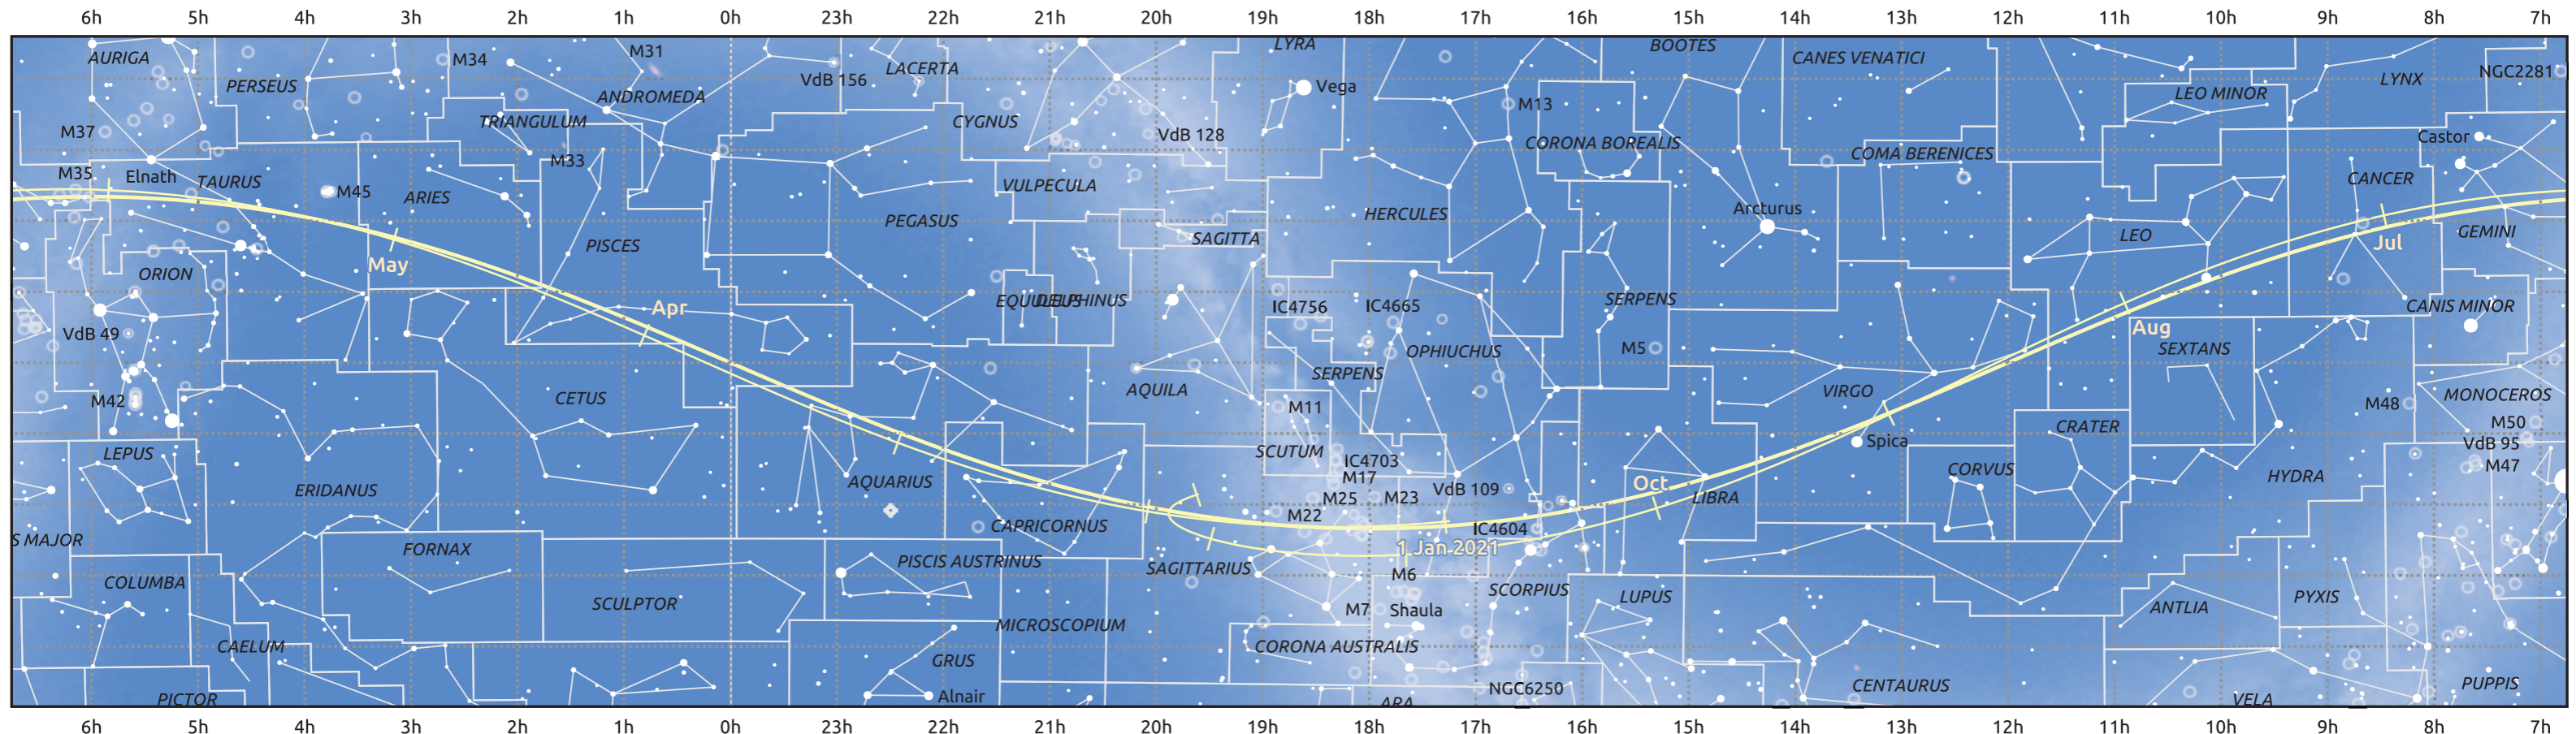

# The path of Venus in 2021

© Dominic Ford 2011–2025. Date markers placed at midnight UTC. Downloaded from <https://in-the-sky.org>

Magnitude scale:  $\bullet$  -5.0  $\bullet$  -4.0  $\bullet$  -3.0  $\bullet$  -2.0  $\bullet$  -1.0  $\bullet$  0.0  $\bullet$  -1.0  $\bullet$  -2.0

— Ecliptic Plane

$\bullet$  Galaxy  $\circ$  Bright nebula  $\circ$  Open cluster  $\circ$  Globular cluster  $\diamond$  Planetary nebula

Date	Mag	Phase	Angular size
2021 Jan 1	-3.9	94%	10.7"
2021 Apr 1	-3.9	100%	9.7"
2021 Jul 1	-3.9	90%	11.2"
2021 Oct 1	-4.2	62%	18.8"
2022 Jan 1	-4.3	2%	61.0"