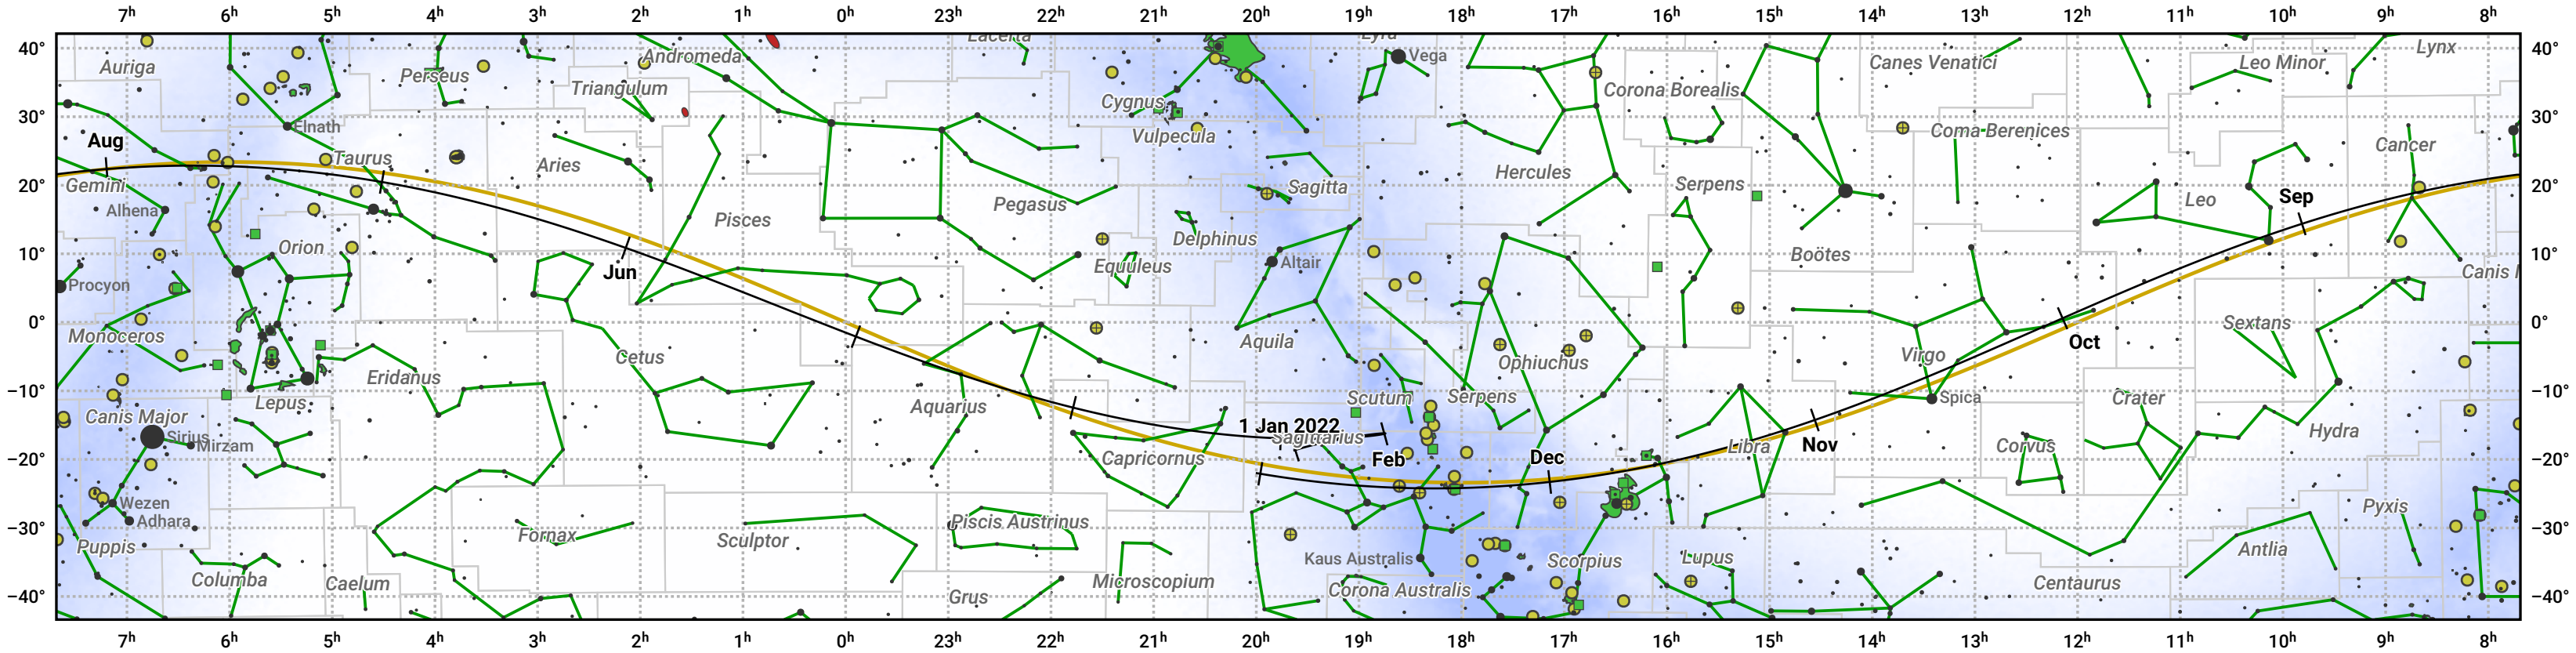

The path of Venus in 2022

© Dominic Ford 2011–2023. Date markers placed at midnight UTC. Downloaded from <https://in-the-sky.org>

Magnitude scale: -5.0 -4.0 -3.0 -2.0 -1.0 0.0 -1.0 -2.0

Ecliptic Plane

Galaxy Bright nebula Open cluster + Globular cluster

Date	Mag	Phase	Angular size
2022 Jan 1	-4.3	2%	61.0"
2022 Apr 1	-4.3	55%	21.7"
2022 Jul 1	-3.9	86%	11.9"
2022 Oct 1	-3.9	99%	9.8"
2023 Jan 1	-3.9	96%	10.4"