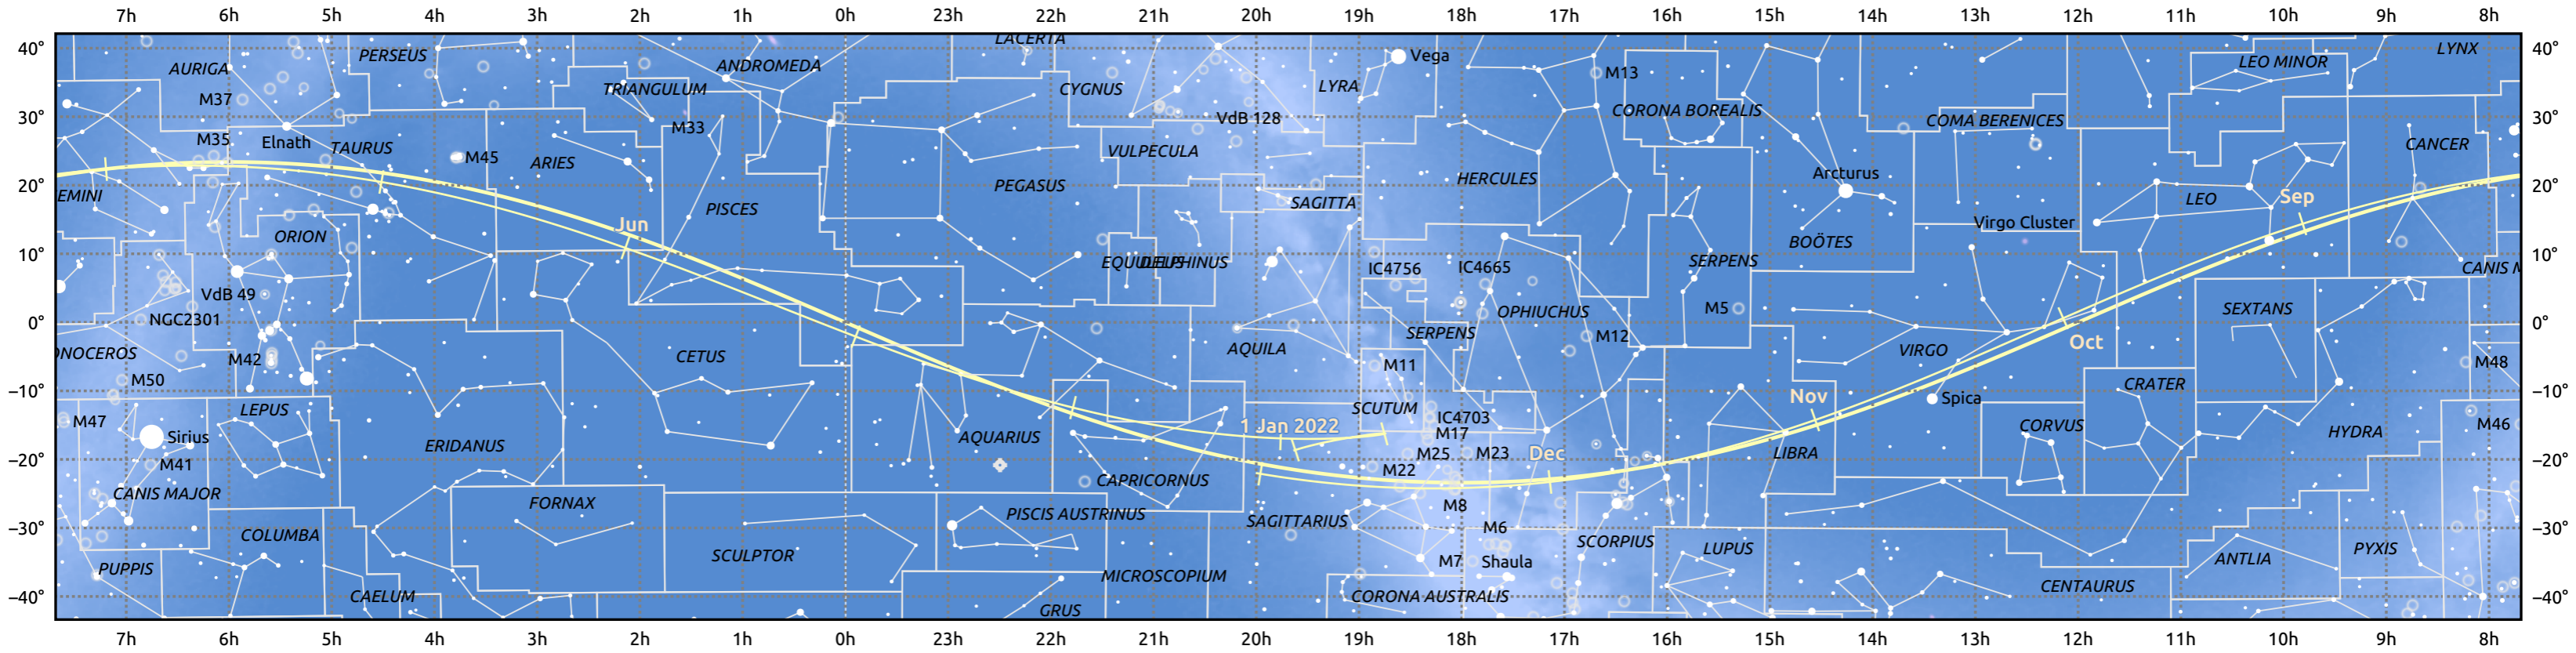

The path of Venus in 2022

© Dominic Ford 2011–2025. Date markers placed at midnight UTC. Downloaded from <https://in-the-sky.org>

Magnitude scale: -5.0 -4.0 -3.0 -2.0 -1.0 0.0 -1.0 -2.0

Ecliptic Plane

Galaxy Bright nebula Open cluster Globular cluster Planetary nebula

Date	Mag	Phase	Angular size
2022 Jan 1	-4.3	2%	61.0"
2022 Apr 1	-4.3	55%	21.7"
2022 Jul 1	-3.9	86%	11.9"
2022 Oct 1	-3.9	99%	9.8"
2023 Jan 1	-3.9	96%	10.4"