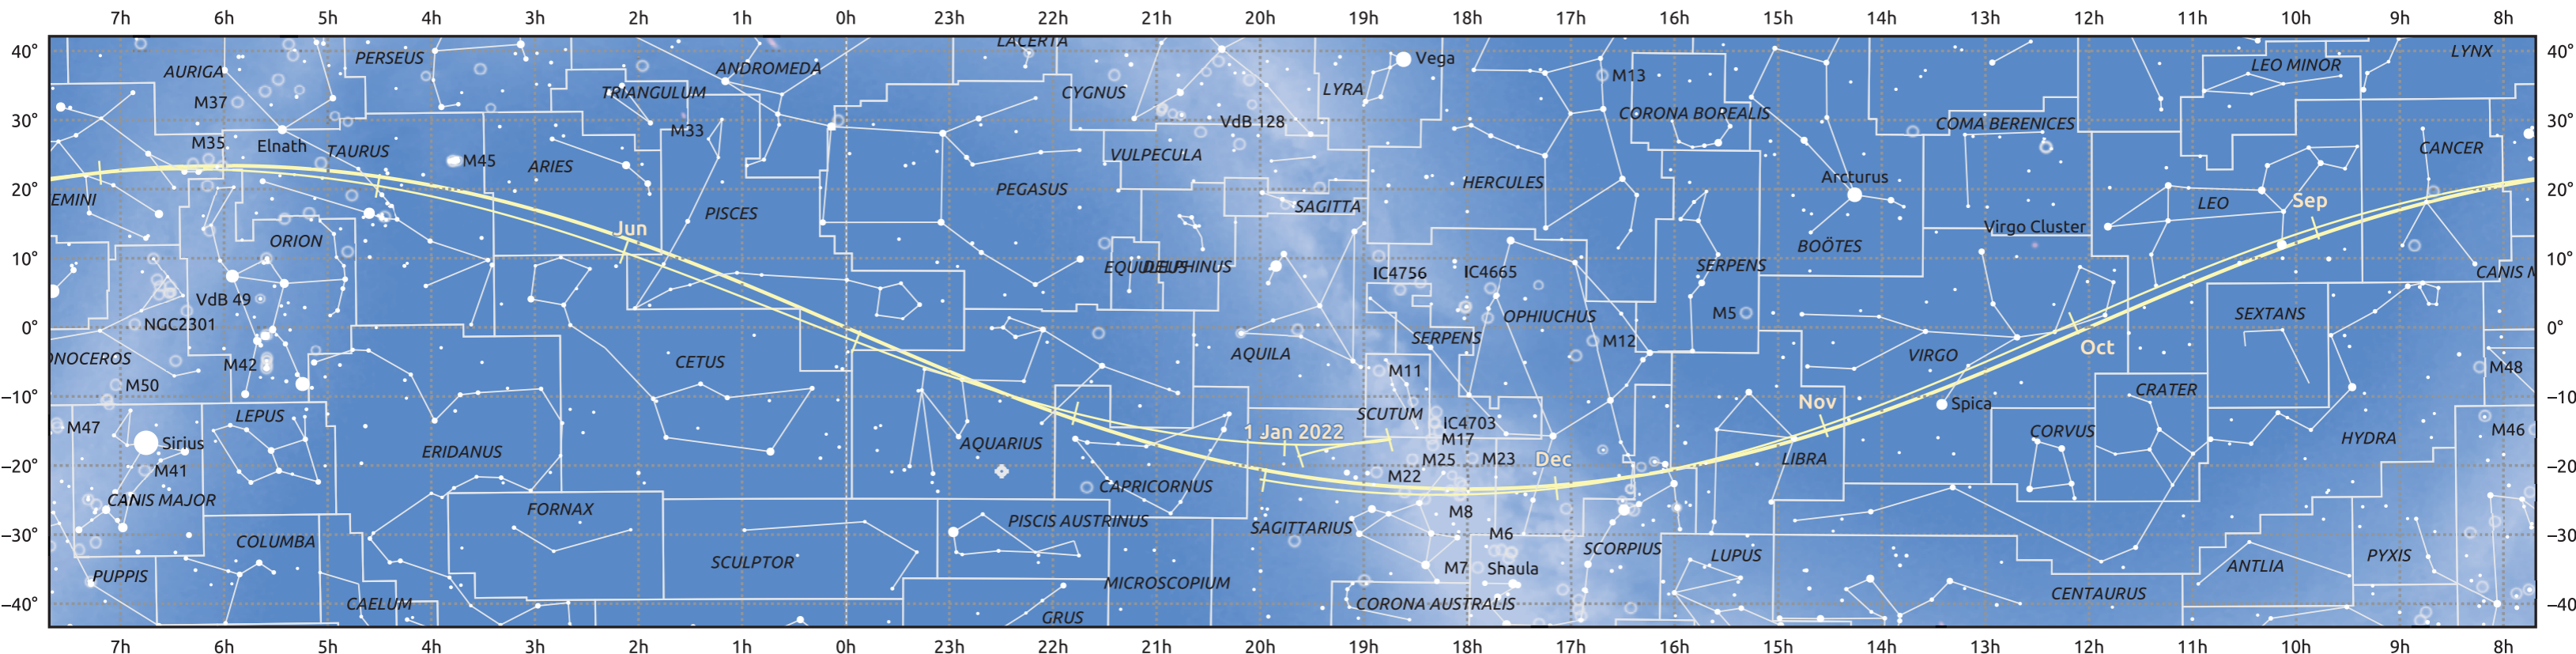

The path of Venus in 2022

© Dominic Ford 2011–2025. Date markers placed at midnight UTC. Downloaded from <https://in-the-sky.org>

Magnitude scale: -5.0 -4.0 -3.0 -2.0 -1.0 0.0 -1.0 -2.0

Ecliptic Plane

Galaxy Bright nebula Open cluster Globular cluster Planetary nebula

Date	Mag	Phase	Angular size
2022 Jan 1	-4.3	2%	61.0"
2022 Apr 1	-4.3	55%	21.7"
2022 Jul 1	-3.9	86%	11.9"
2022 Oct 1	-3.9	99%	9.8"
2023 Jan 1	-3.9	96%	10.4"