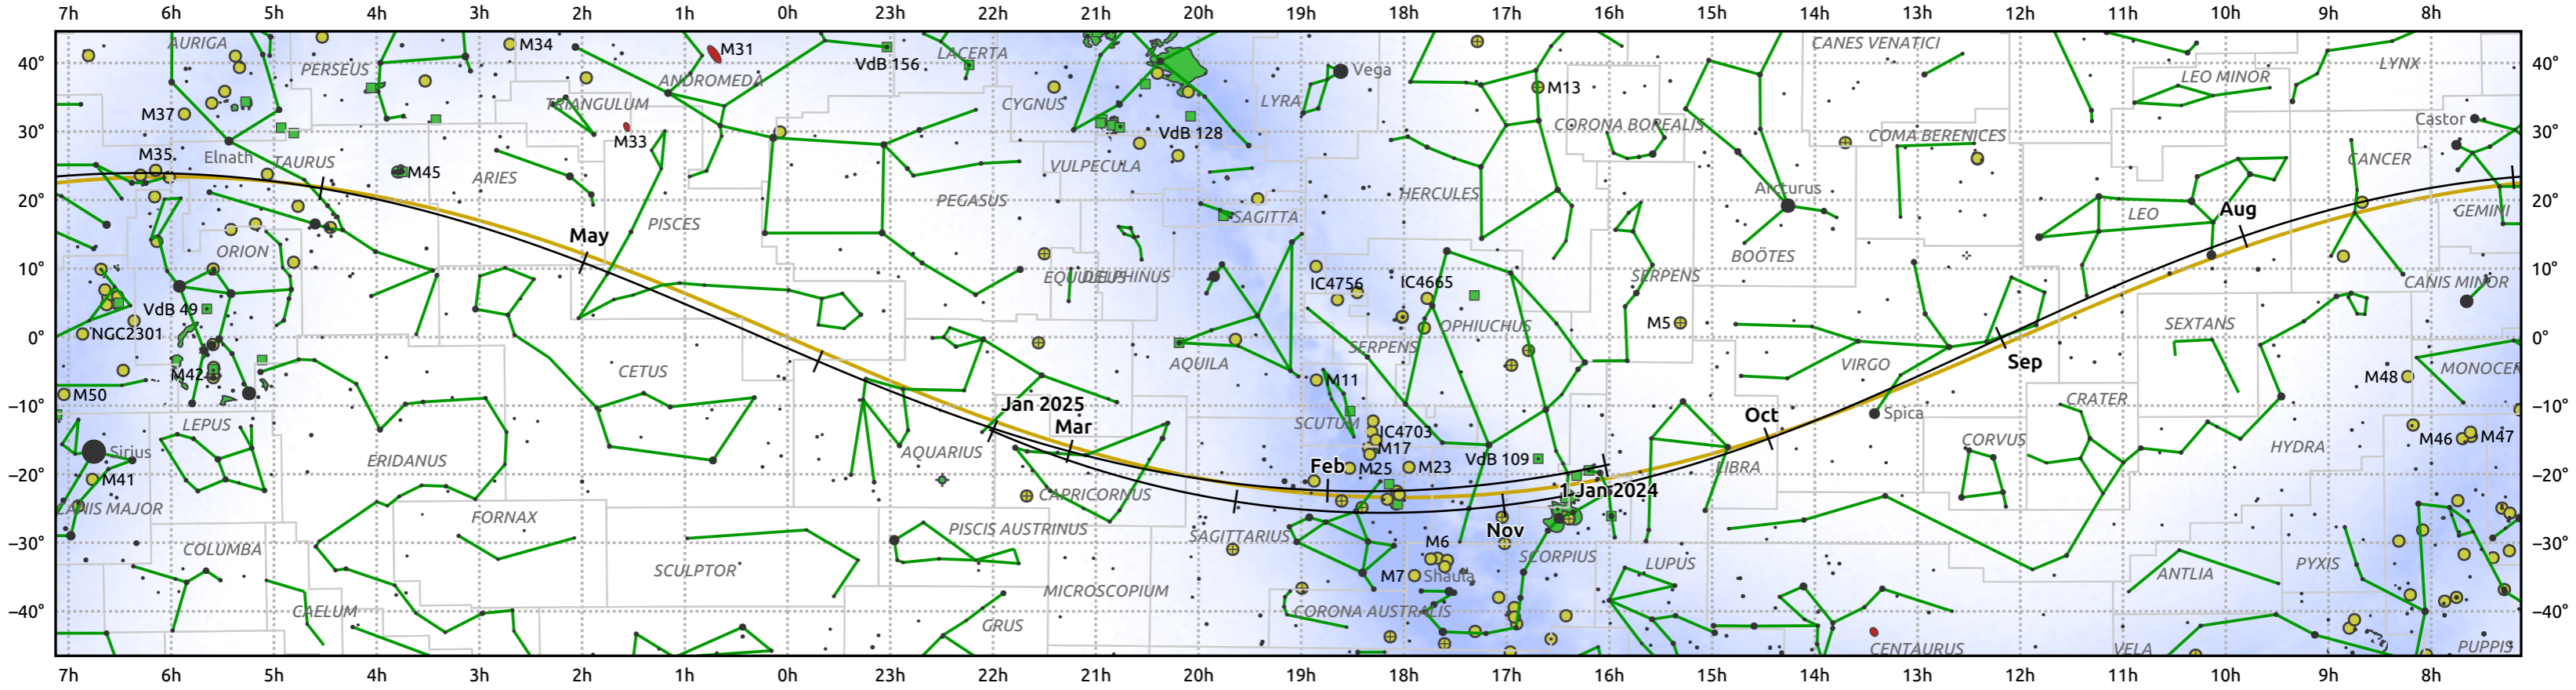

# The path of Venus in 2024

© Dominic Ford 2011–2025. Date markers placed at midnight UTC. Downloaded from <https://in-the-sky.org>

Magnitude scale:  -5.0  -4.0  -3.0  -2.0  -1.0  -2.0

— Ecliptic Plane

- Galaxy
- Bright nebula
- Open cluster
- Globular cluster
- Planetary nebula

Date	Mag	Phase	Angular size
2024 Jan 1	-4.1	78%	14.1"
2024 Apr 1	-3.9	96%	10.3"
2024 Jul 1	-3.9	99%	9.7"
2024 Oct 1	-3.9	85%	12.2"
2025 Jan 1	-4.4	55%	22.2"