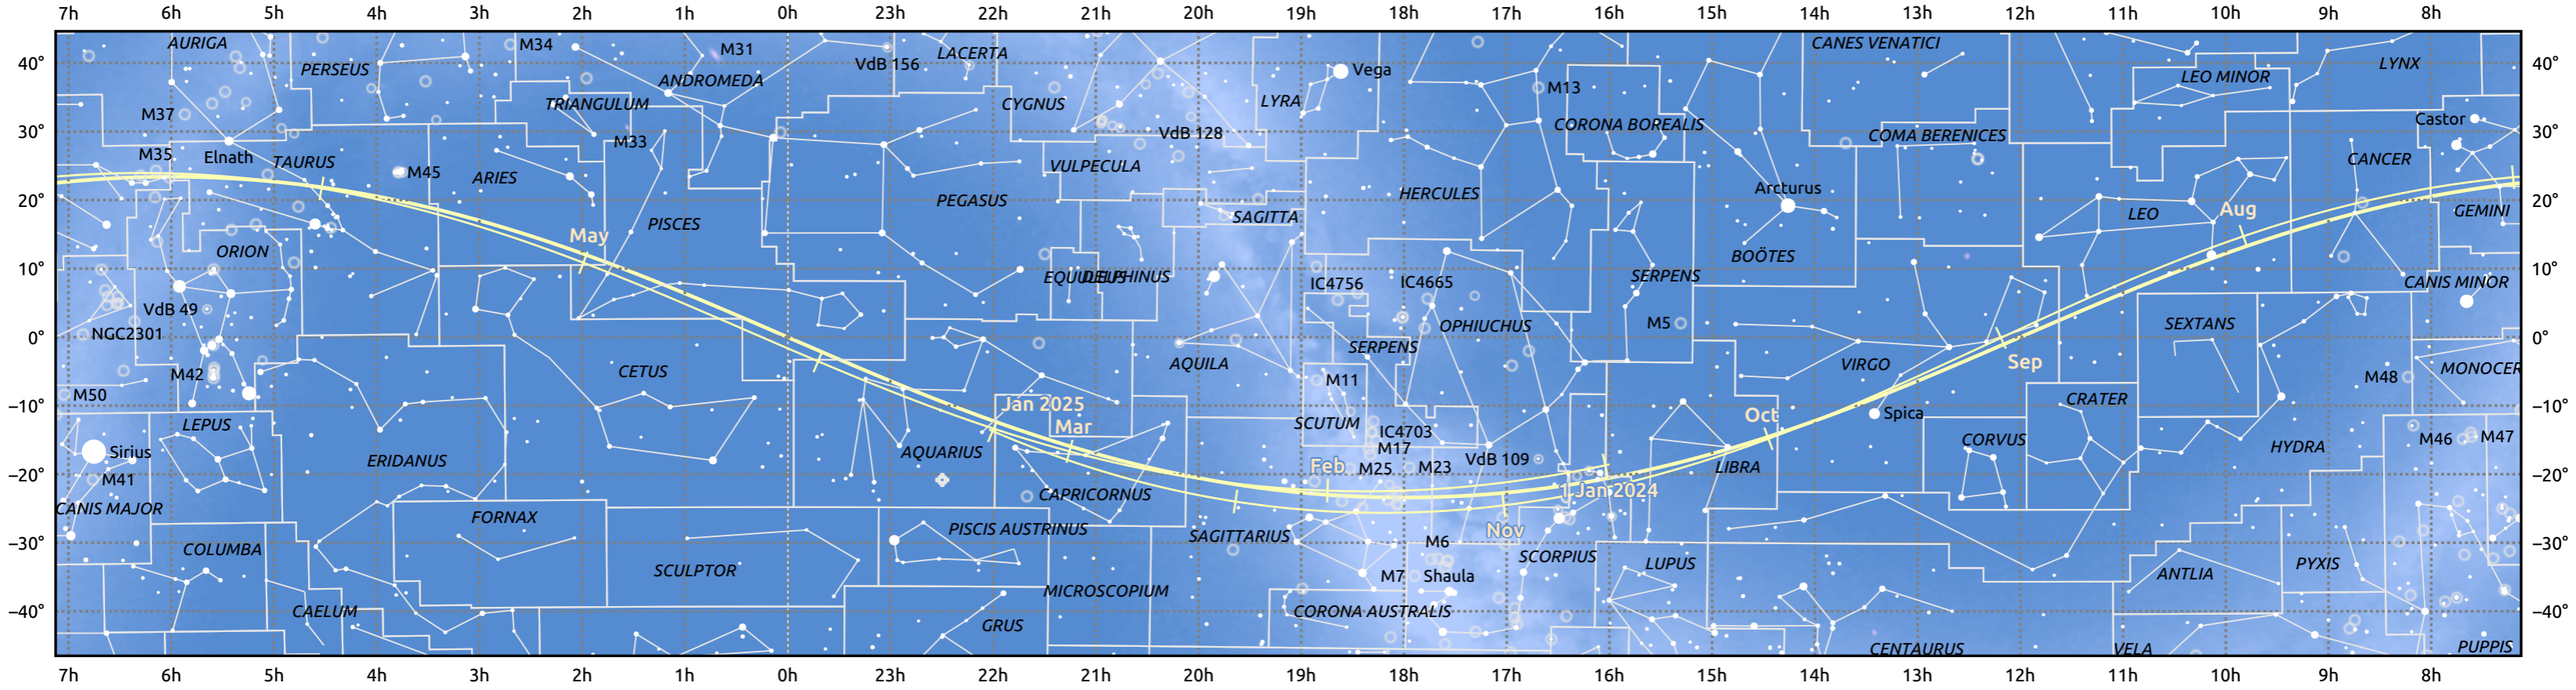

The path of Venus in 2024

© Dominic Ford 2011–2025. Date markers placed at midnight UTC. Downloaded from <https://in-the-sky.org>

Magnitude scale: -5.0 -4.0 -3.0 -2.0 -1.0 0.0 -1.0 -2.0

Ecliptic Plane

Galaxy Bright nebula Open cluster Globular cluster Planetary nebula

Date	Mag	Phase	Angular size
2024 Jan 1	-4.1	78%	14.1"
2024 Apr 1	-3.9	96%	10.3"
2024 Jul 1	-3.9	99%	9.7"
2024 Oct 1	-3.9	85%	12.2"
2025 Jan 1	-4.4	55%	22.2"