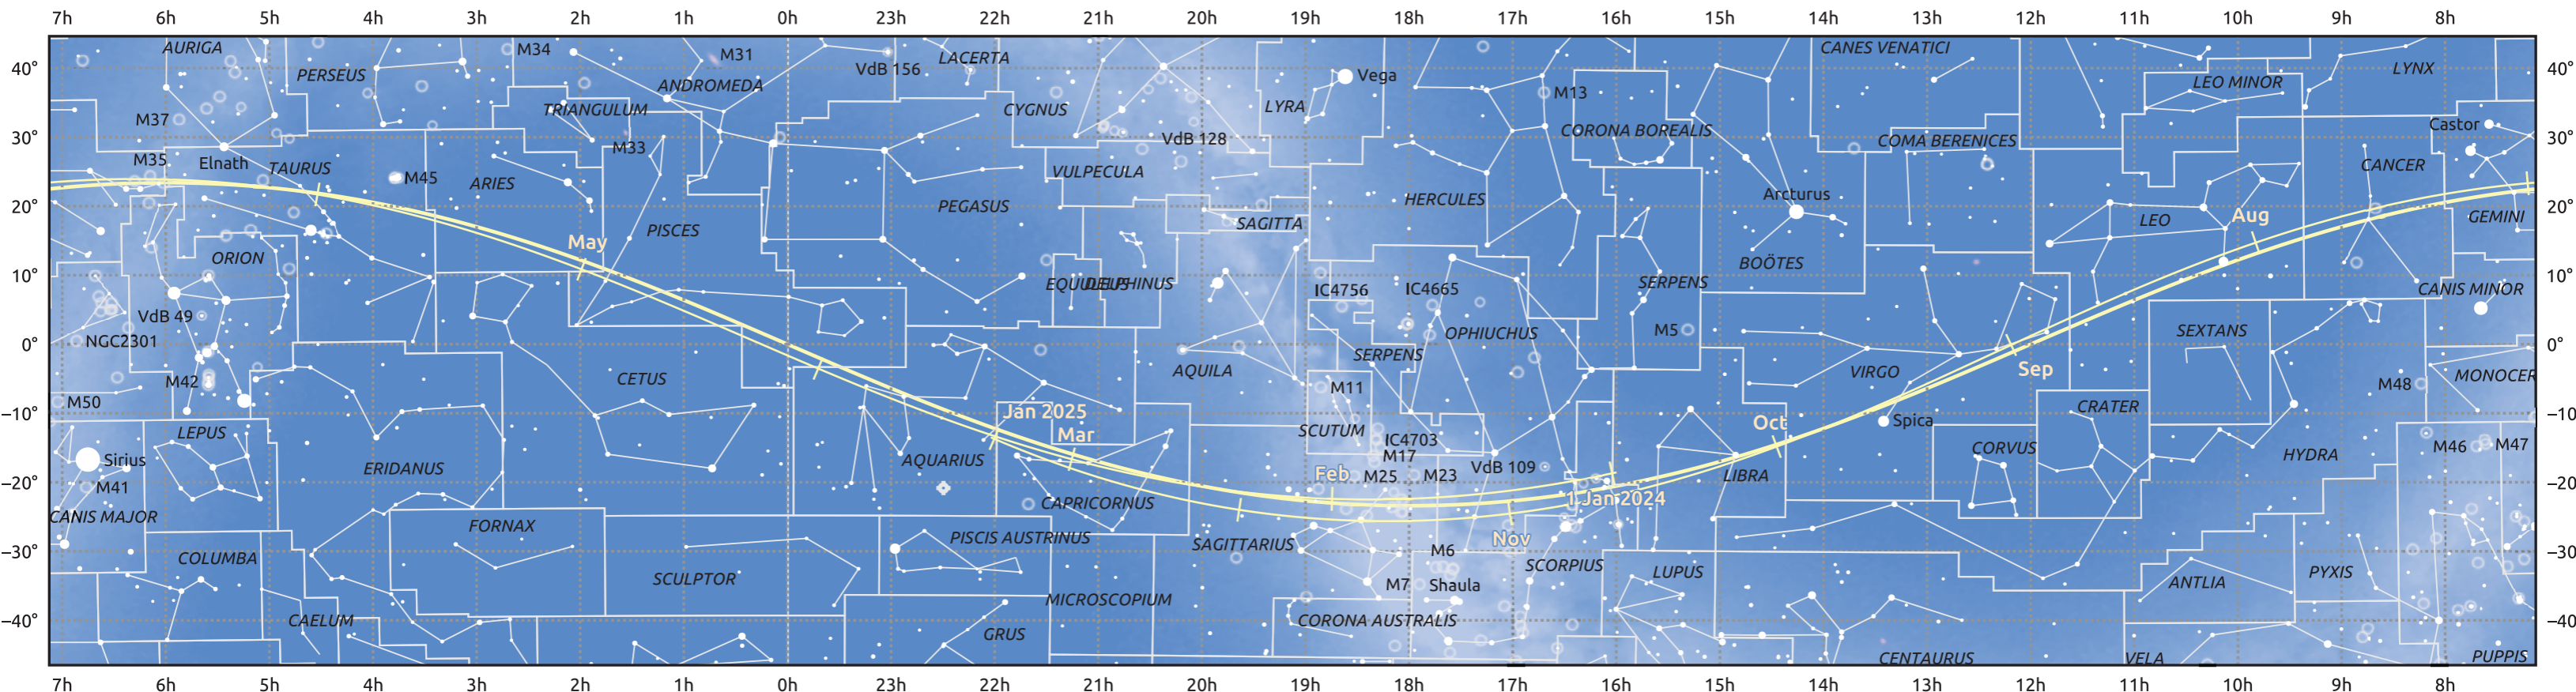

The path of Venus in 2024

© Dominic Ford 2011–2025. Date markers placed at midnight UTC. Downloaded from <https://in-the-sky.org>

Magnitude scale: -5.0 -4.0 -3.0 -2.0 -1.0 -2.0

Ecliptic Plane

Galaxy Bright nebula Open cluster Globular cluster Planetary nebula

Date	Mag	Phase	Angular size
2024 Jan 1	-4.1	78%	14.1"
2024 Apr 1	-3.9	96%	10.3"
2024 Jul 1	-3.9	99%	9.7"
2024 Oct 1	-3.9	85%	12.2"
2025 Jan 1	-4.4	55%	22.2"