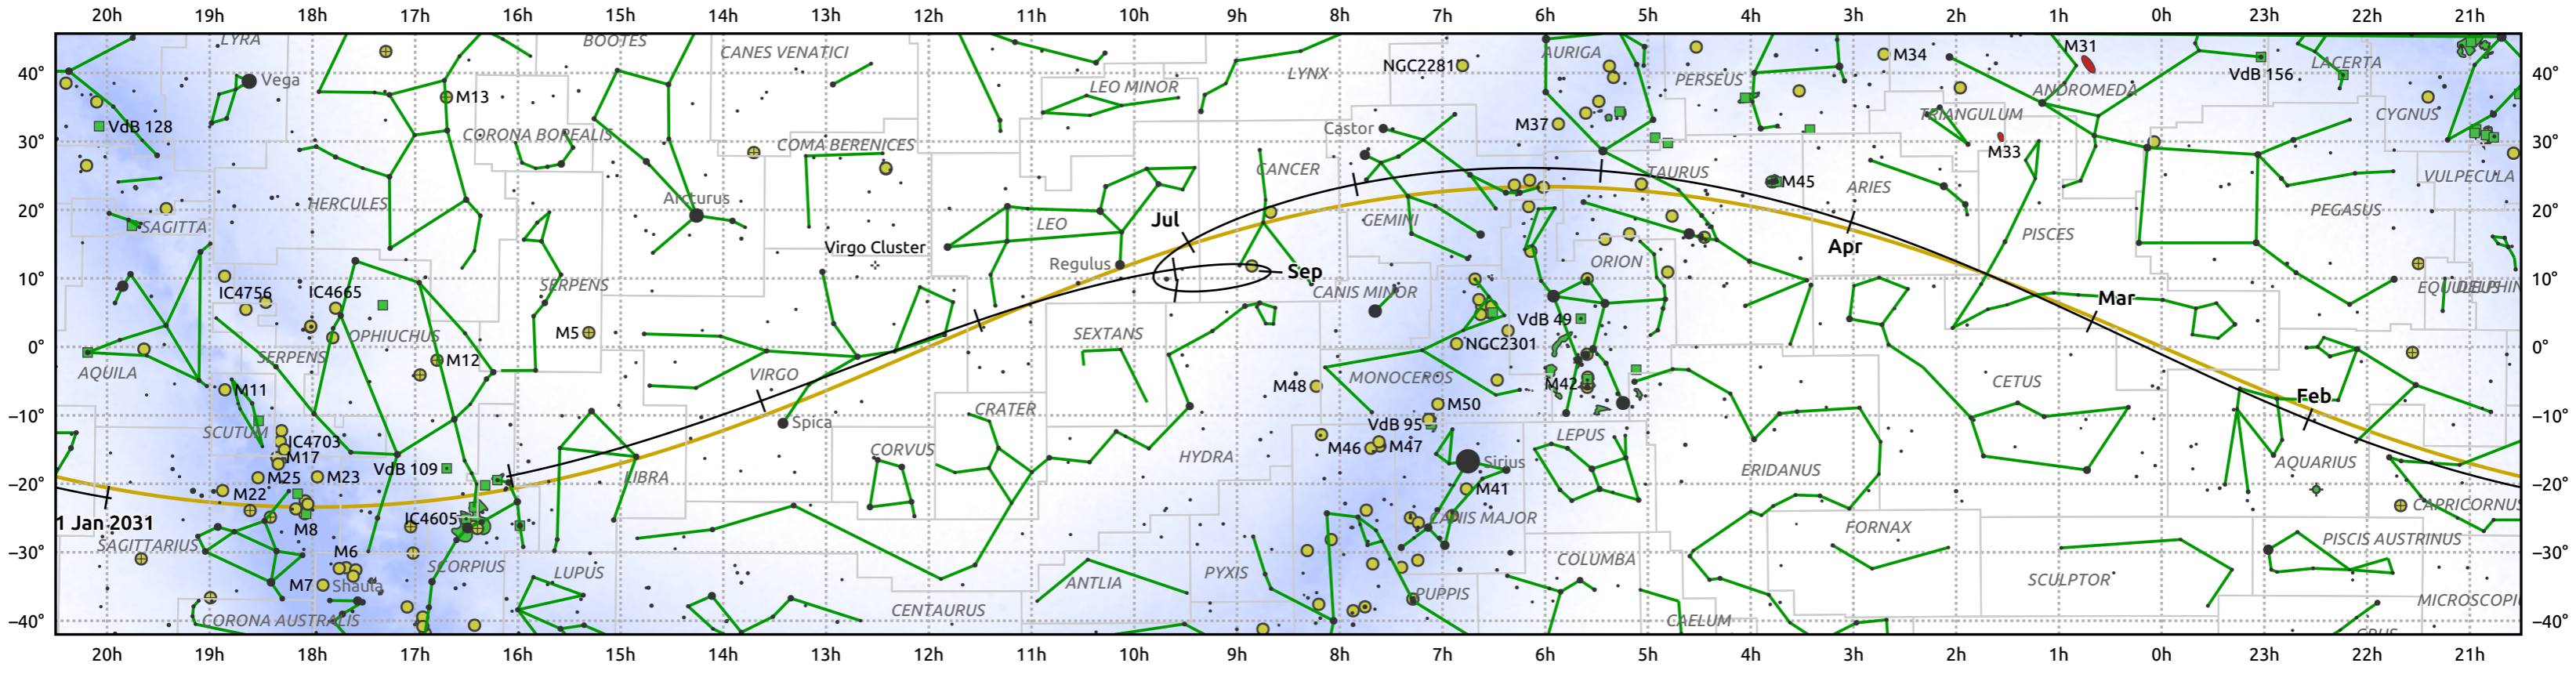

The path of Venus in 2031

© Dominic Ford 2011–2025. Date markers placed at midnight UTC. Downloaded from <https://in-the-sky.org>

Magnitude scale: -5.0 -4.0 -3.0 -2.0 -1.0 -2.0

Ecliptic Plane

Galaxy
 Bright nebula
 Open cluster
 + Globular cluster
 + Planetary nebula

Date	Mag	Phase	Angular size
2031 Jan 1	-3.9	96%	10.4"
2031 Apr 1	-4.0	77%	14.2"
2031 Jul 1	-4.5	30%	34.7"
2031 Oct 1	-4.5	38%	30.9"
2032 Jan 1	-4.1	79%	13.9"