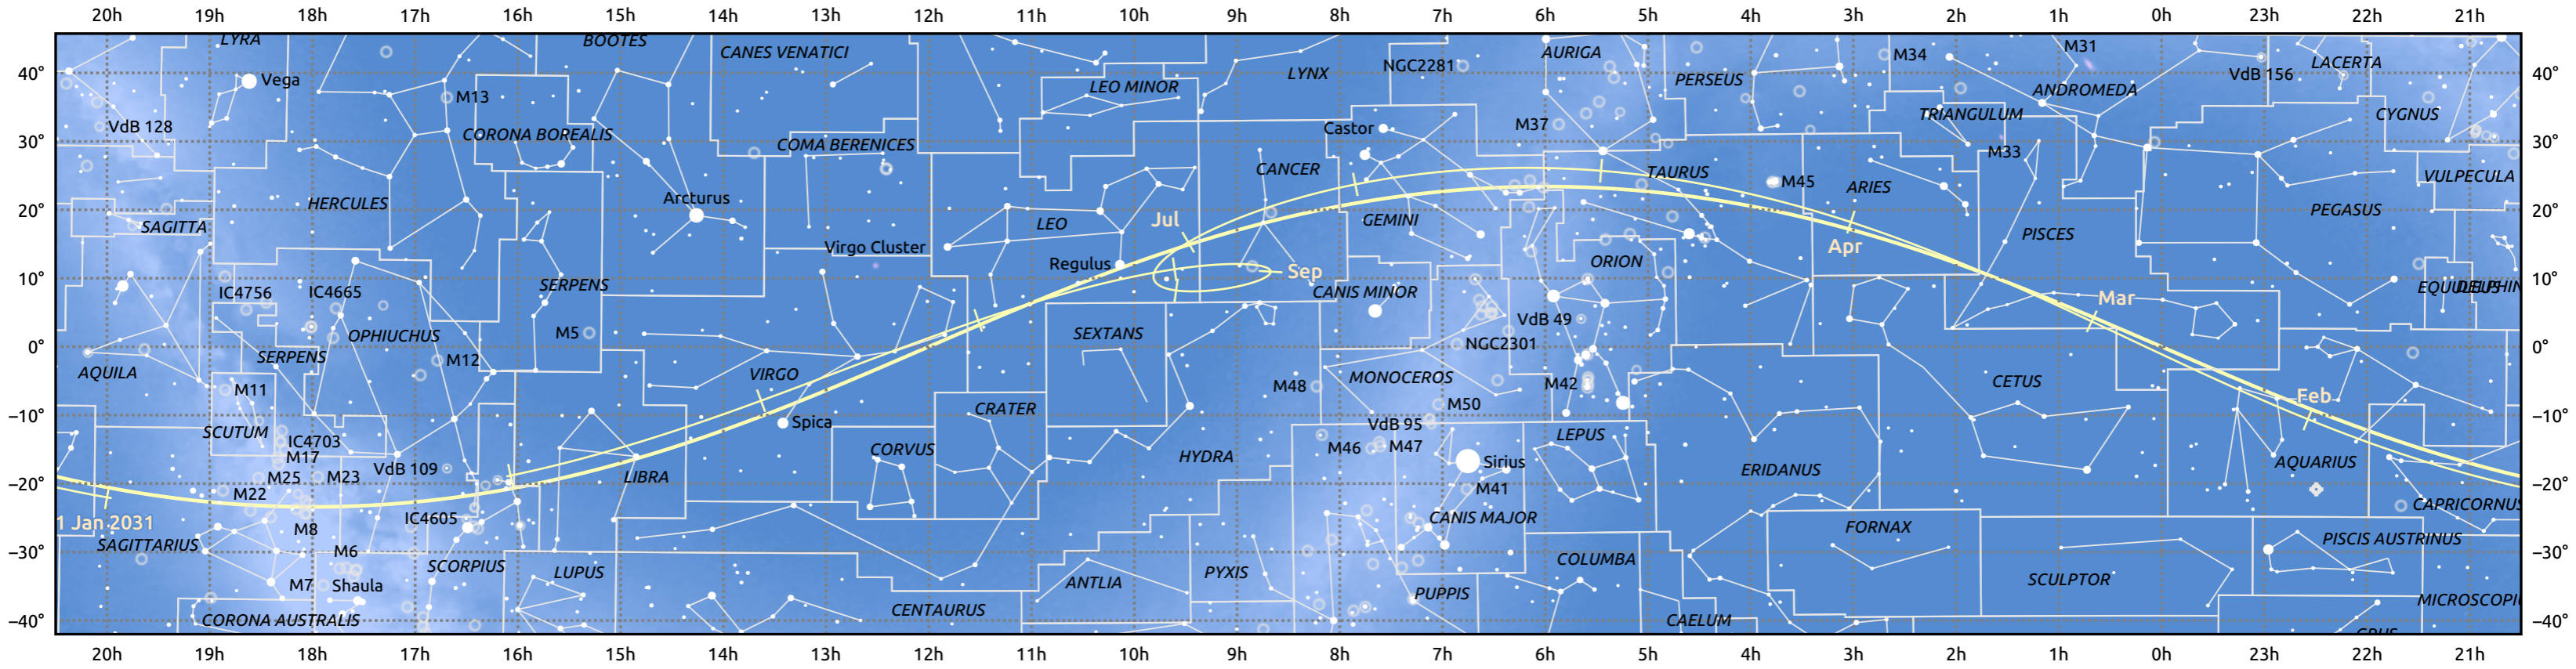

# The path of Venus in 2031

© Dominic Ford 2011–2025. Date markers placed at midnight UTC. Downloaded from <https://in-the-sky.org>

Magnitude scale:  -5.0  -4.0  -3.0  -2.0  -1.0  -0.0  -1.0  -2.0

Ecliptic Plane

Galaxy  Bright nebula  Open cluster  Globular cluster  Planetary nebula

Date	Mag	Phase	Angular size
2031 Jan 1	-3.9	96%	10.4"
2031 Apr 1	-4.0	77%	14.2"
2031 Jul 1	-4.5	30%	34.7"
2031 Oct 1	-4.5	38%	30.9"
2032 Jan 1	-4.1	79%	13.9"