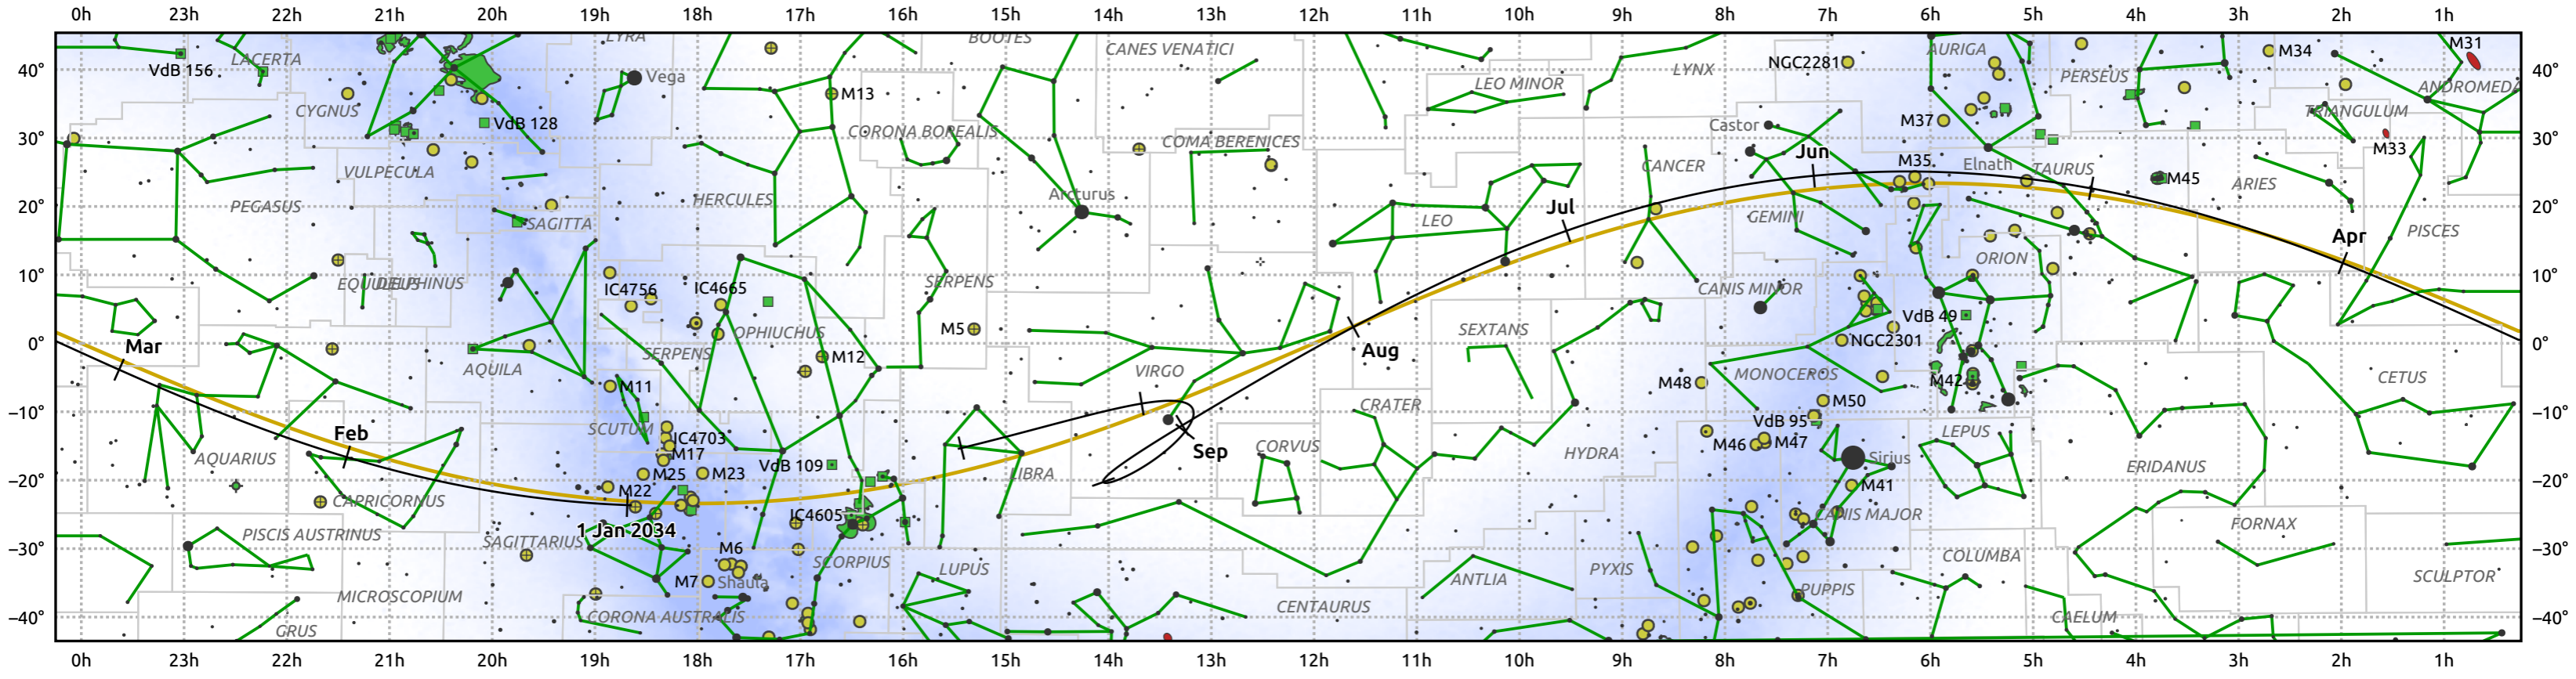

The path of Venus in 2034

© Dominic Ford 2011–2025. Date markers placed at midnight UTC. Downloaded from <https://in-the-sky.org>

Magnitude scale: -5.0 -4.0 -3.0 -2.0 -1.0 0.0 -1.0 -2.0

— Ecliptic Plane

Galaxy
 Bright nebula
 Open cluster
 + Globular cluster
 + Planetary nebula

Date	Mag	Phase	Angular size
2034 Jan 1	-3.9	100%	9.8"
2034 Apr 1	-3.9	93%	10.7"
2034 Jul 1	-4.1	68%	16.3"
2034 Oct 1	-4.5	13%	49.8"
2035 Jan 1	-4.4	50%	24.8"