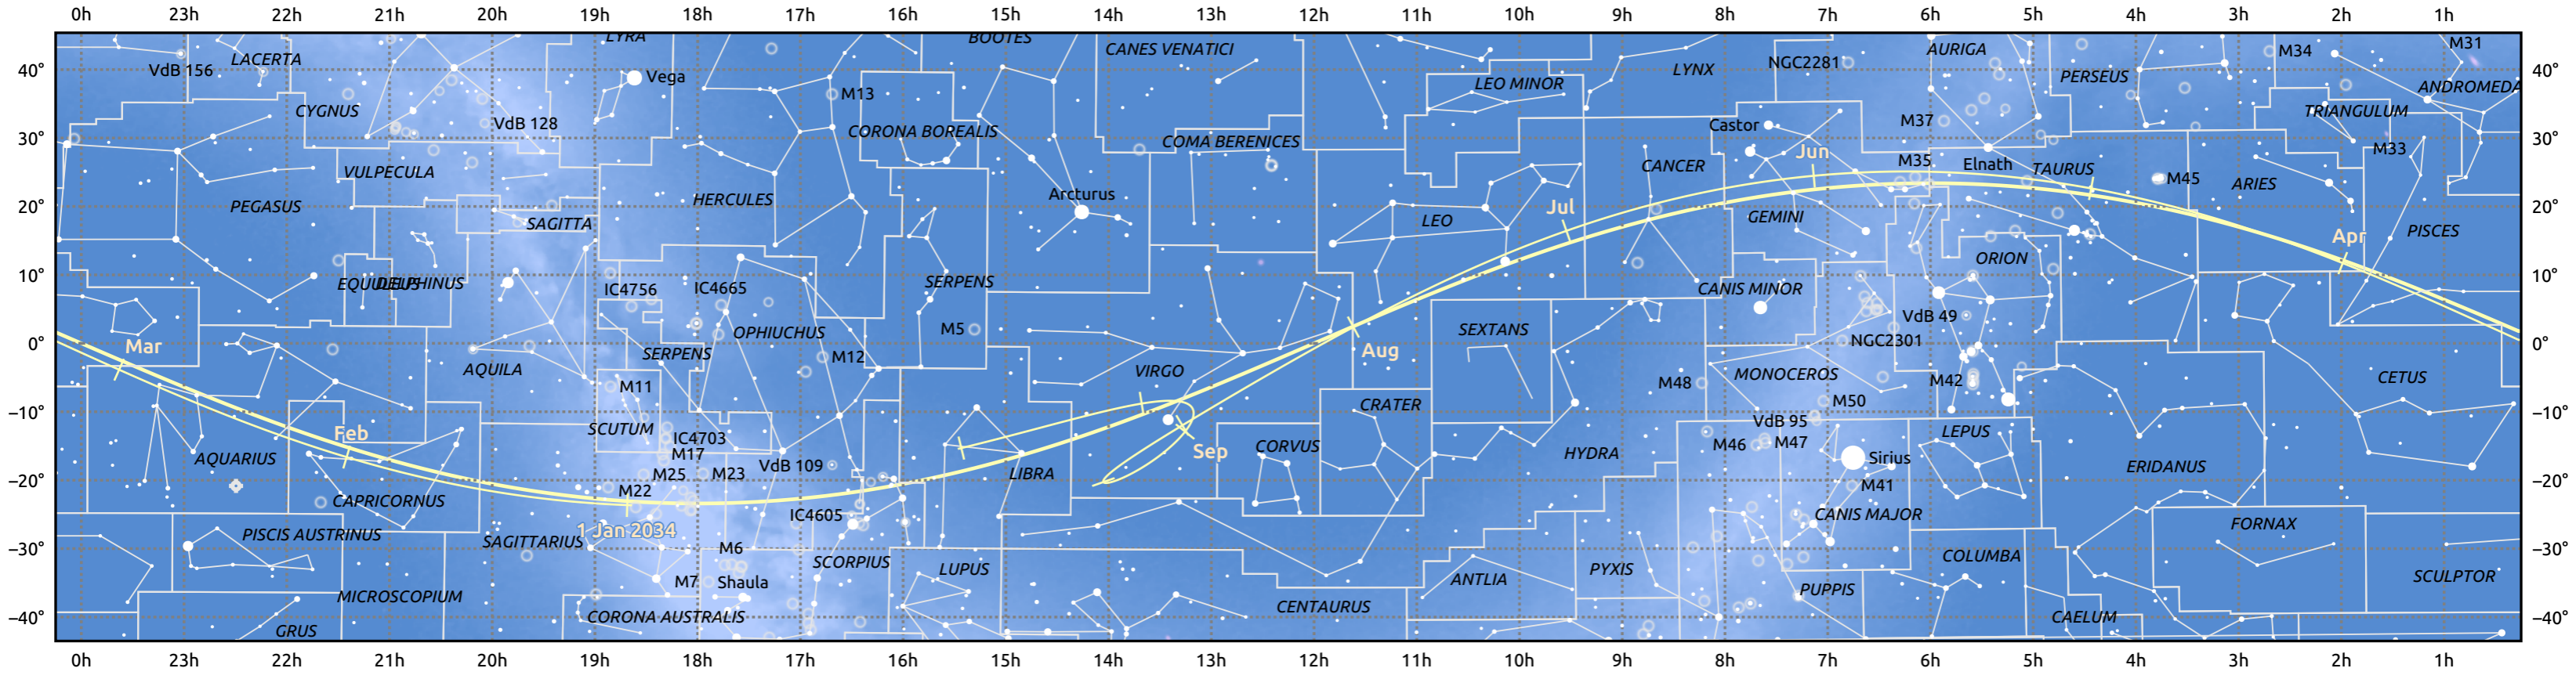

# The path of Venus in 2034

© Dominic Ford 2011–2025. Date markers placed at midnight UTC. Downloaded from <https://in-the-sky.org>

Magnitude scale:  -5.0  -4.0  -3.0  -2.0  -1.0  0.0  -1.0  -2.0

Ecliptic Plane

Galaxy  Bright nebula  Open cluster  Globular cluster  Planetary nebula

Date	Mag	Phase	Angular size
2034 Jan 1	-3.9	100%	9.8"
2034 Apr 1	-3.9	93%	10.7"
2034 Jul 1	-4.1	68%	16.3"
2034 Oct 1	-4.5	13%	49.8"
2035 Jan 1	-4.4	50%	24.8"