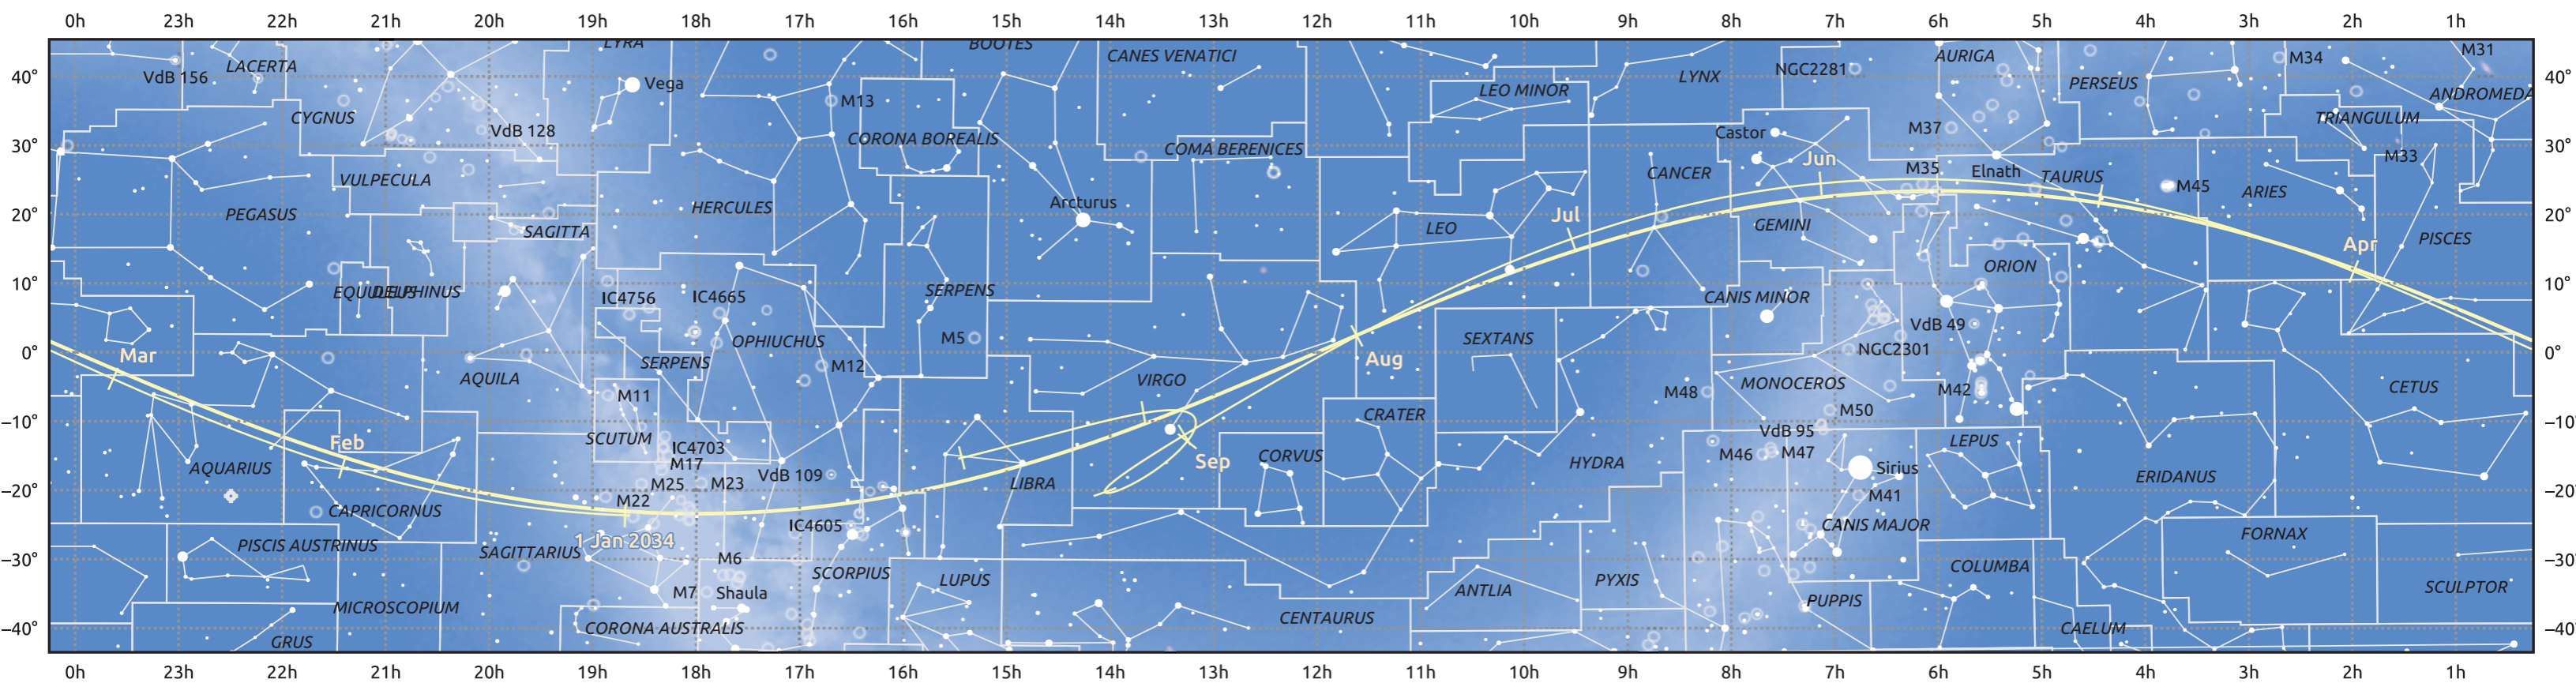

The path of Venus in 2034

© Dominic Ford 2011–2025. Date markers placed at midnight UTC. Downloaded from <https://in-the-sky.org>

Magnitude scale: -5.0 -4.0 -3.0 -2.0 -1.0 0.0 -1.0 -2.0

Ecliptic Plane

Galaxy Bright nebula Open cluster Globular cluster Planetary nebula

Date	Mag	Phase	Angular size
2034 Jan 1	-3.9	100%	9.8"
2034 Apr 1	-3.9	93%	10.7"
2034 Jul 1	-4.1	68%	16.3"
2034 Oct 1	-4.5	13%	49.8"
2035 Jan 1	-4.4	50%	24.8"