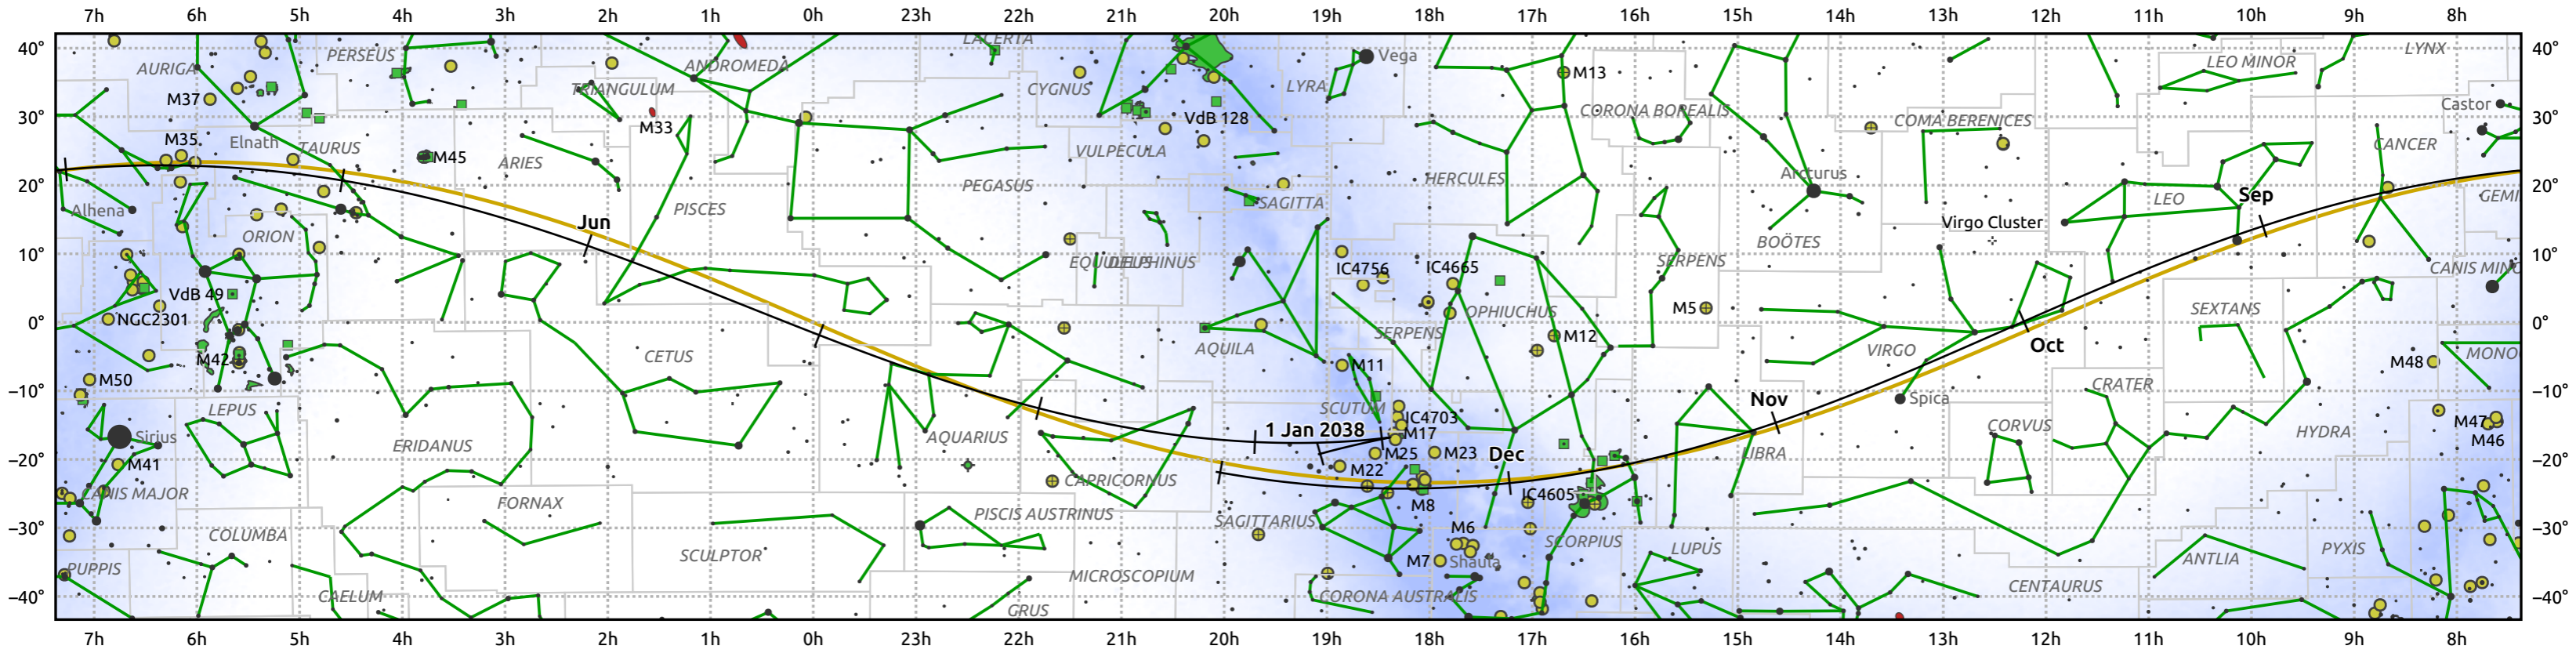

# The path of Venus in 2038

© Dominic Ford 2011–2025. Date markers placed at midnight UTC. Downloaded from <https://in-the-sky.org>

Magnitude scale:  -5.0  -4.0  -3.0  -2.0  -1.0  0.0  -1.0  -2.0

Ecliptic Plane

- Galaxy
- Bright nebula
- Open cluster
- Globular cluster
- Planetary nebula

Date	Mag	Phase	Angular size
2038 Jan 1	-4.1	1%	62.7"
2038 Apr 1	-4.3	58%	20.7"
2038 Jul 1	-3.9	87%	11.7"
2038 Oct 1	-3.9	100%	9.7"
2039 Jan 1	-3.9	95%	10.5"