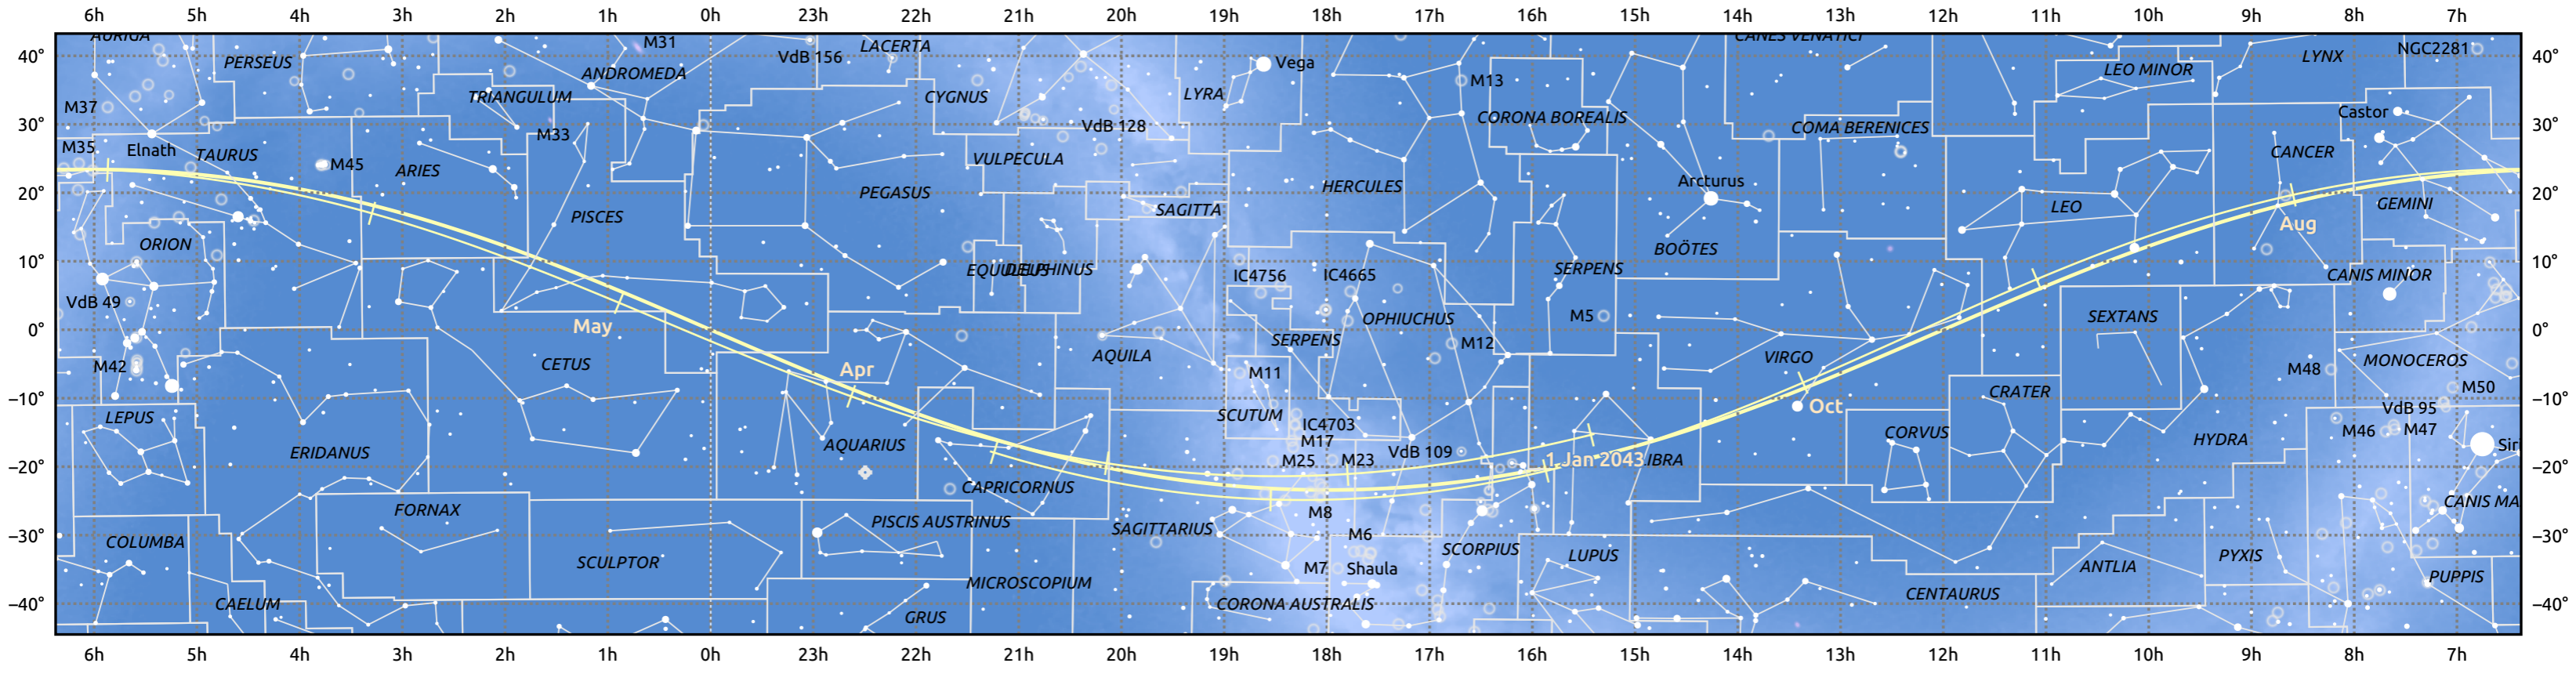

The path of Venus in 2043

© Dominic Ford 2011–2025. Date markers placed at midnight UTC. Downloaded from <https://in-the-sky.org>

Magnitude scale: -5.0 -4.0 -3.0 -2.0 -1.0 0.0 -1.0 -2.0

Ecliptic Plane

Galaxy Bright nebula Open cluster Globular cluster Planetary nebula

Date	Mag	Phase	Angular size
2043 Jan 1	-4.4	51%	24.2"
2043 Apr 1	-4.0	83%	12.7"
2043 Jul 1	-3.9	98%	9.8"
2043 Oct 1	-3.9	97%	10.1"
2044 Jan 1	-4.0	80%	13.5"