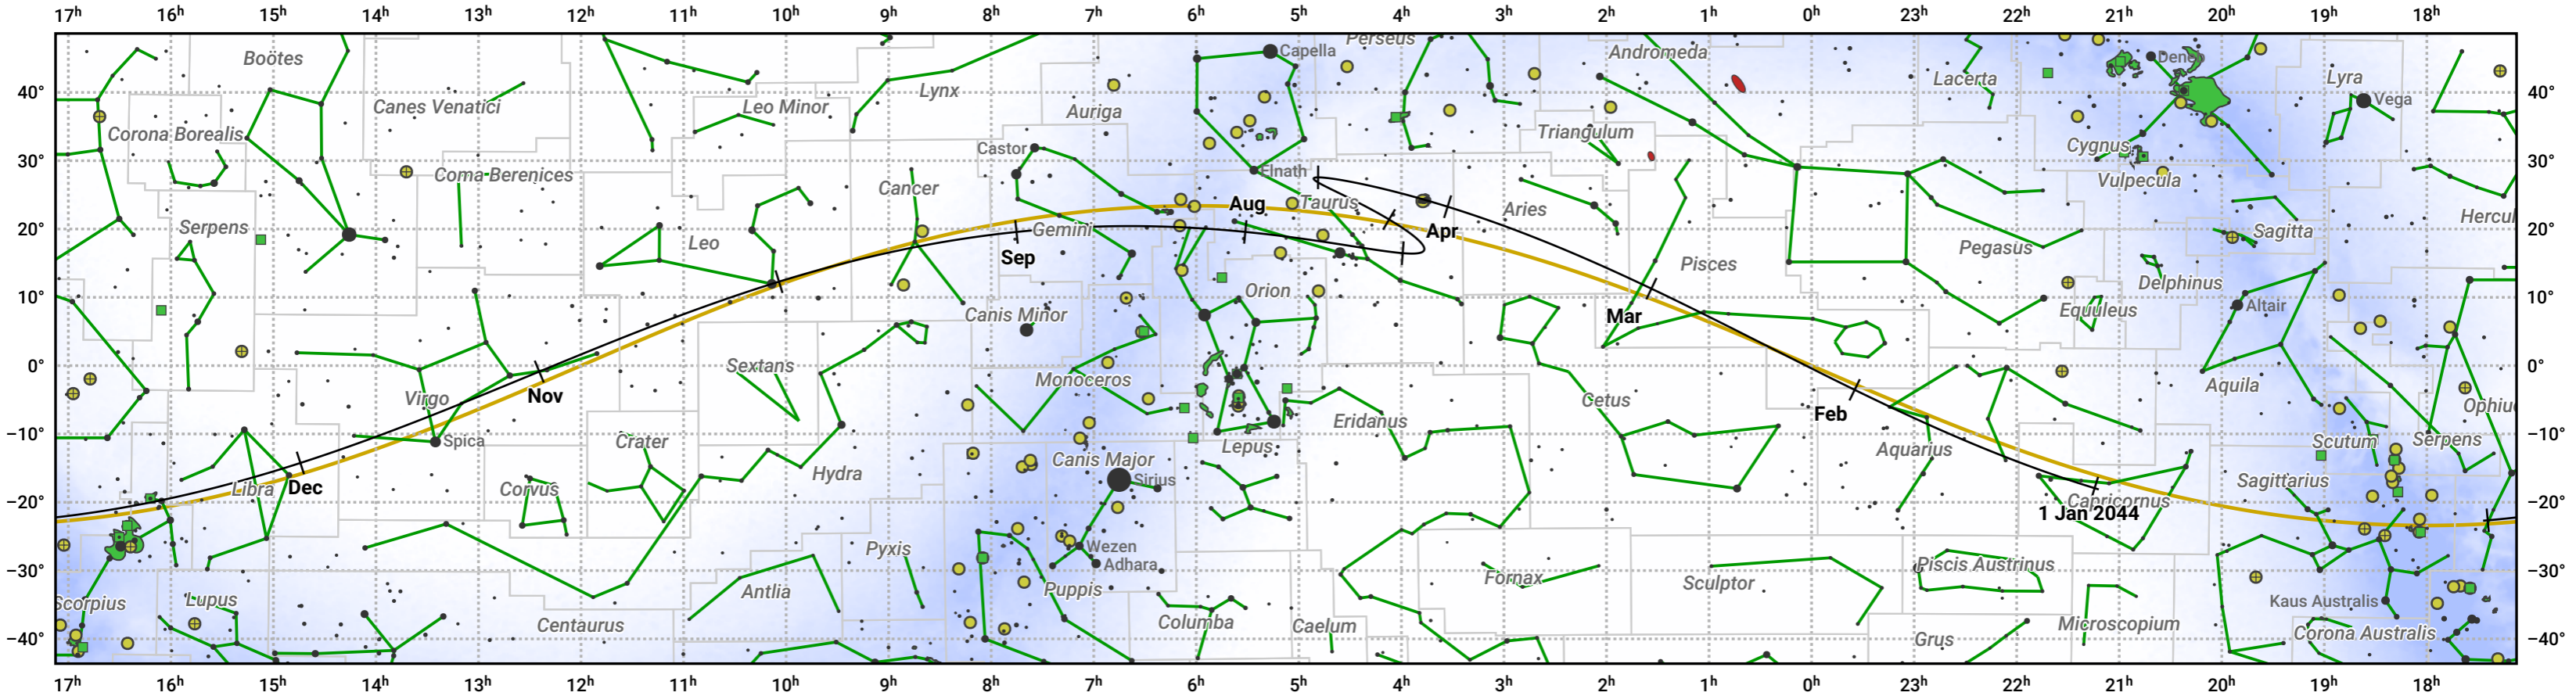

The path of Venus in 2044

© Dominic Ford 2011–2023. Date markers placed at midnight UTC. Downloaded from <https://in-the-sky.org>

Magnitude scale: -5.0 -4.0 -3.0 -2.0 -1.0 -0.0 -1.0 -2.0

Ecliptic Plane

Galaxy

Bright nebula

Open cluster

Globular cluster

Date	Mag	Phase	Angular size
2044 Jan 1	-4.0	80%	13.5"
2044 Apr 1	-4.5	43%	27.9"
2044 Jul 1	-4.5	25%	38.5"
2044 Oct 1	-4.1	74%	14.9"
2045 Jan 1	-3.9	95%	10.5"