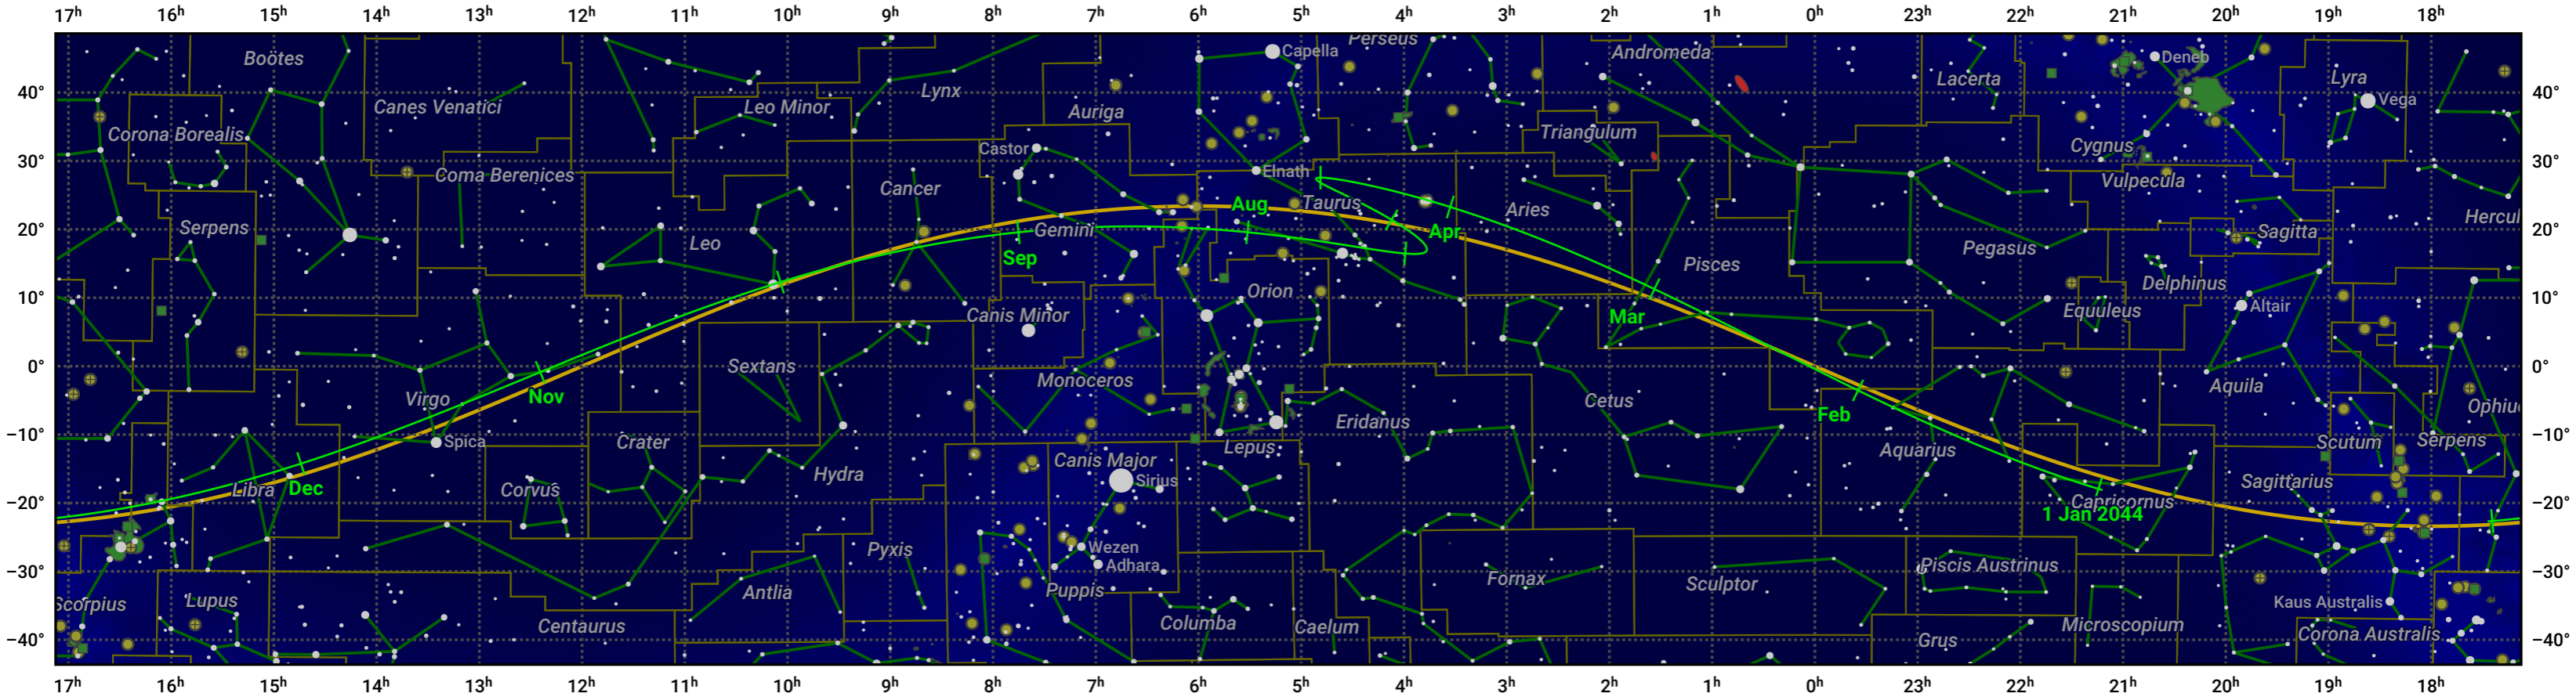

The path of Venus in 2044

© Dominic Ford 2011–2023. Date markers placed at midnight UTC. Downloaded from <https://in-the-sky.org>

Magnitude scale: -5.0 -4.0 -3.0 -2.0 -1.0 0.0 -1.0 -2.0

Ecliptic Plane

- Galaxy
- Bright nebula
- Open cluster
- Globular cluster

Date	Mag	Phase	Angular size
2044 Jan 1	-4.0	80%	13.5"
2044 Apr 1	-4.5	43%	27.9"
2044 Jul 1	-4.5	25%	38.5"
2044 Oct 1	-4.1	74%	14.9"
2045 Jan 1	-3.9	95%	10.5"