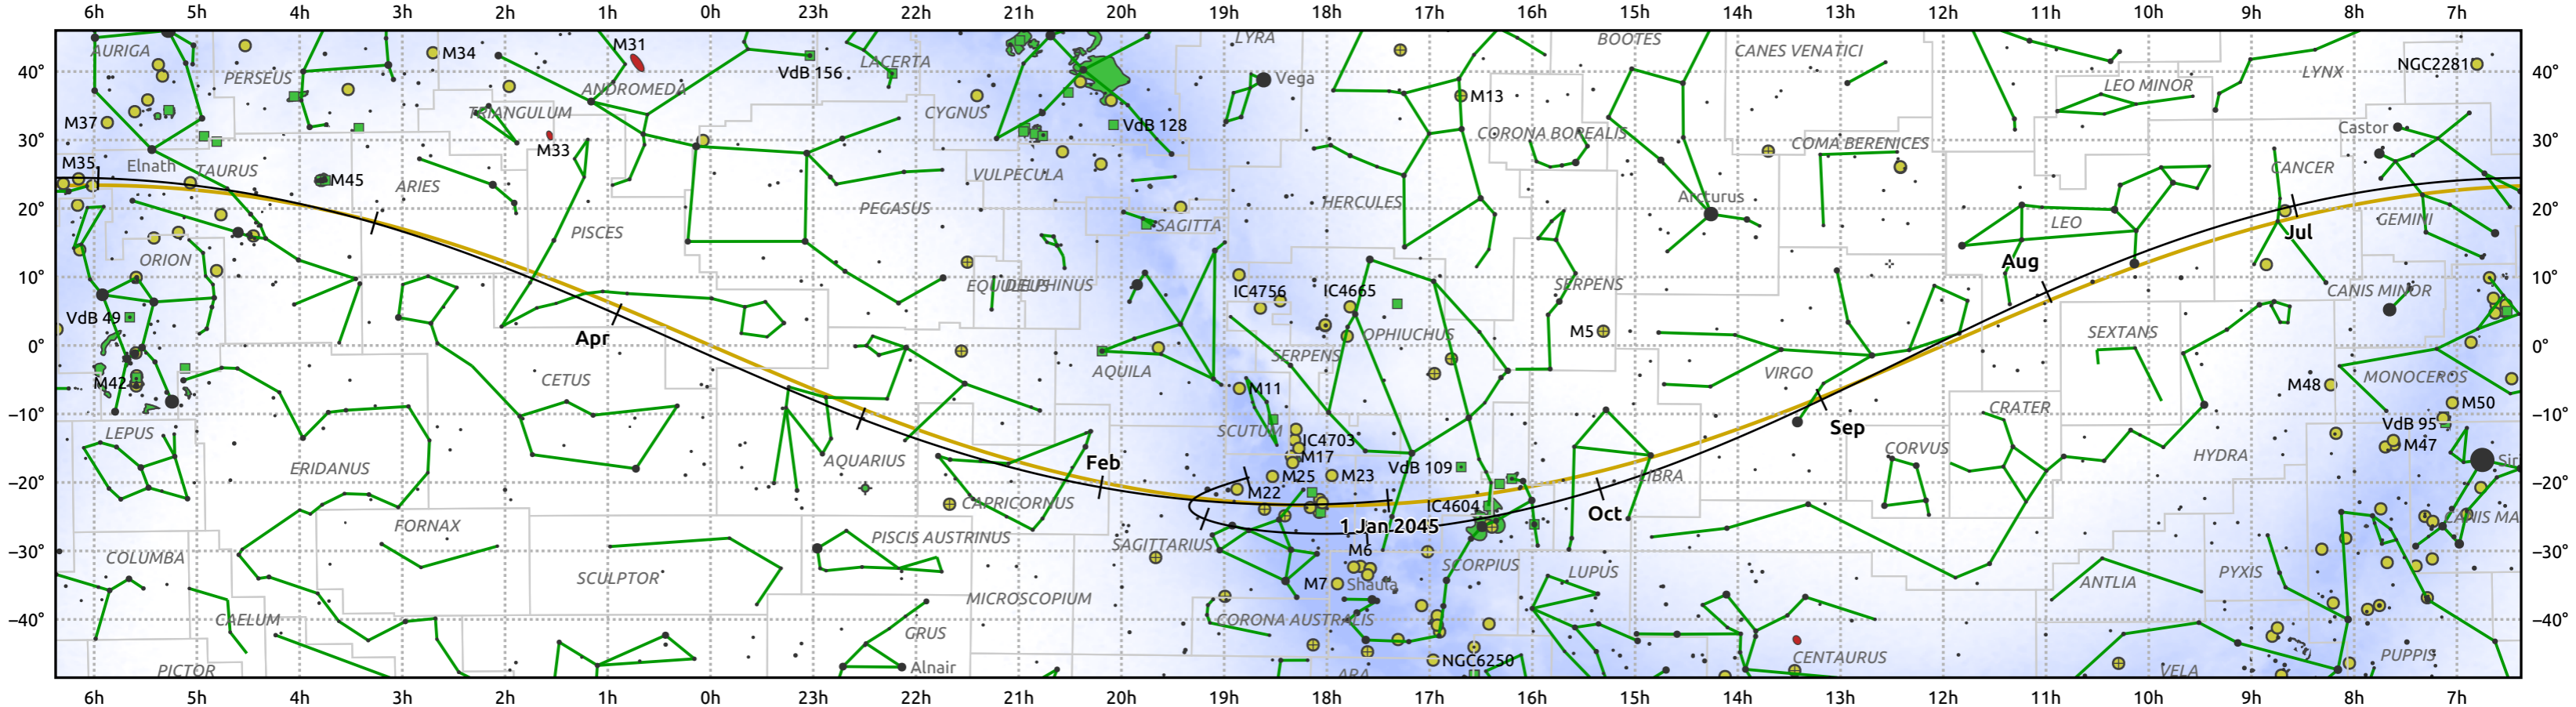

The path of Venus in 2045

© Dominic Ford 2011–2025. Date markers placed at midnight UTC. Downloaded from <https://in-the-sky.org>

Magnitude scale: -5.0 -4.0 -3.0 -2.0 -1.0 -2.0

Ecliptic Plane

Galaxy Bright nebula Open cluster Globular cluster Planetary nebula

Date	Mag	Phase	Angular size
2045 Jan 1	-3.9	95%	10.5"
2045 Apr 1	-3.9	100%	9.7"
2045 Jul 1	-3.9	88%	11.4"
2045 Oct 1	-4.2	59%	20.0"
2046 Jan 1	-4.0	0%	63.0"